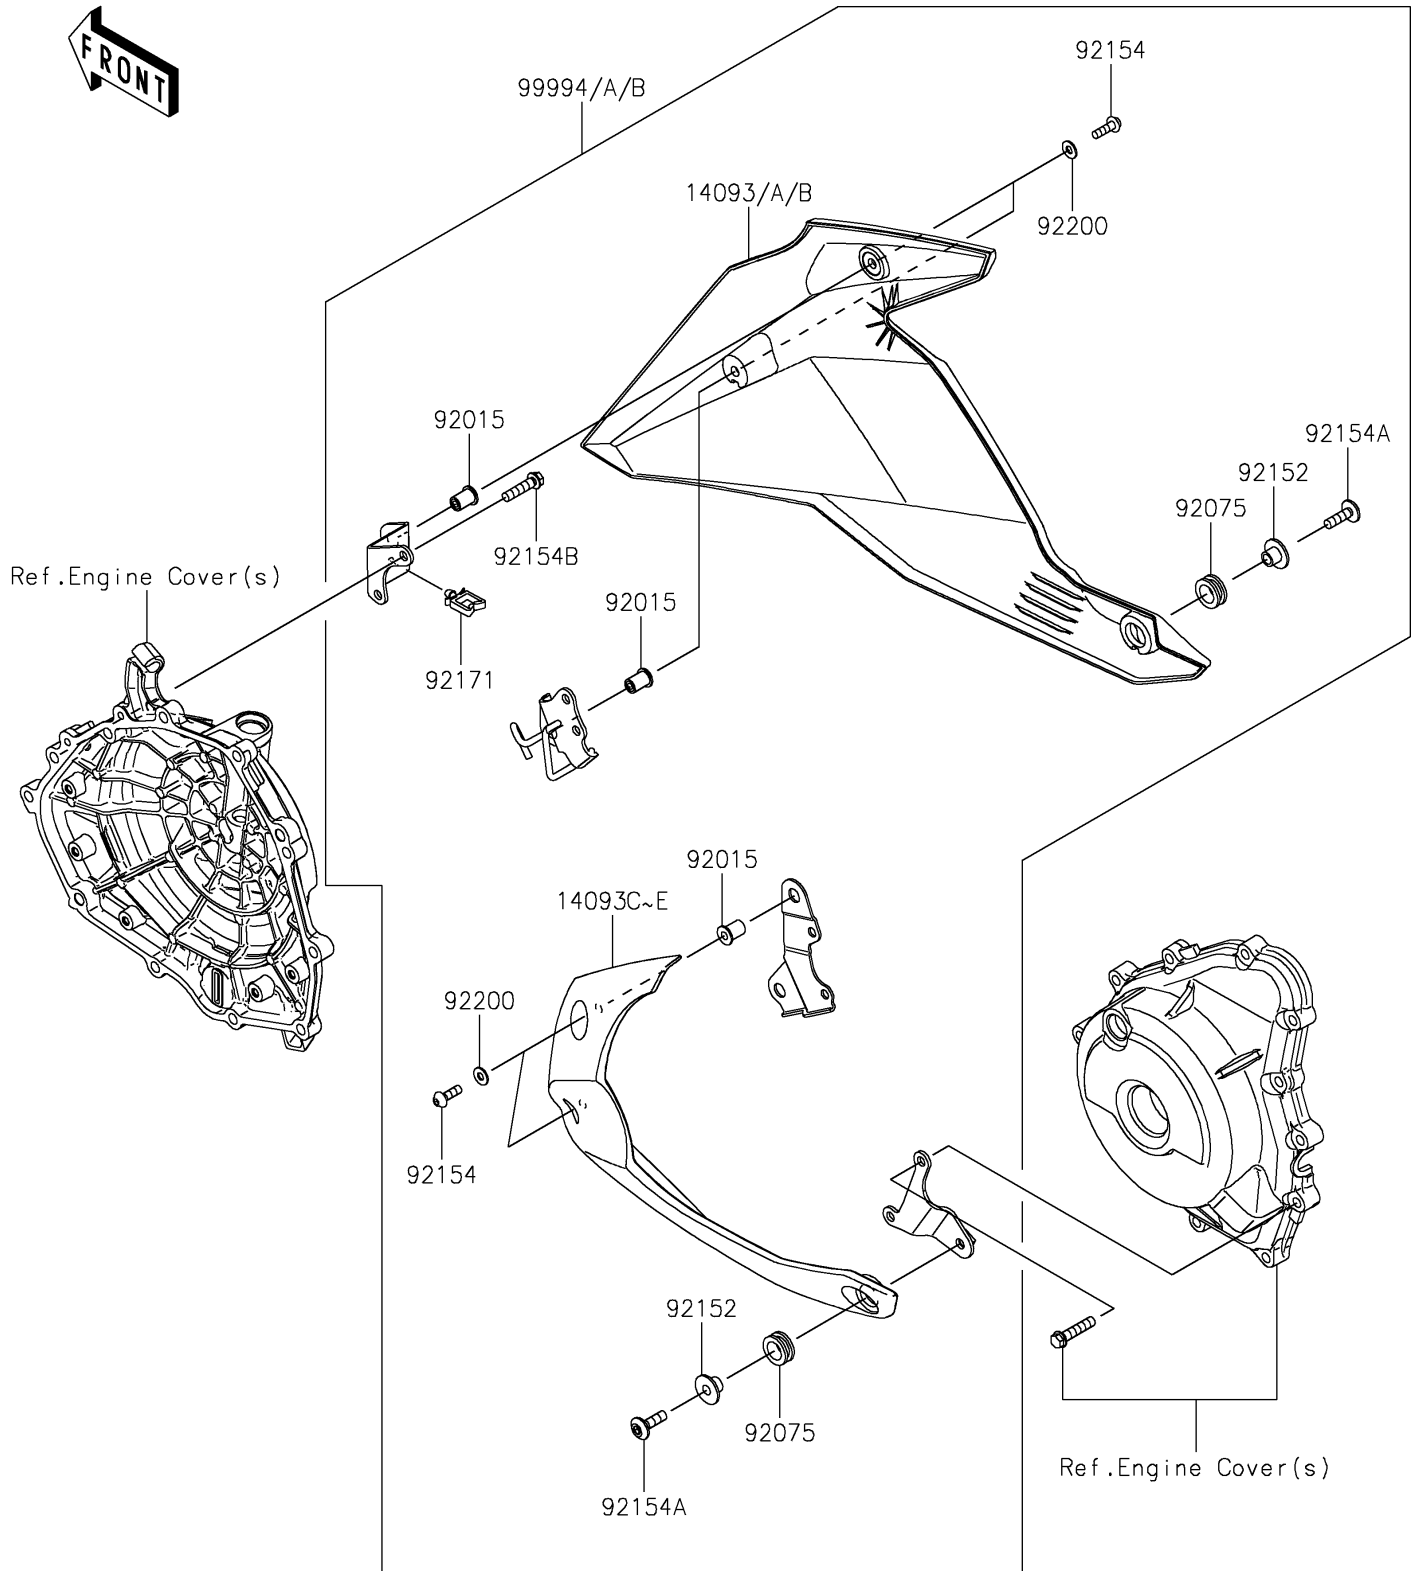

2026 Z500 ABS

PARTS DIAGRAM

Accessory(Lower Cowling)

F2910F

2026 Z500 ABS

PARTS LIST

Accessory(Lower Cowling)

ITEM NAME	PART NUMBER	QUANTITY
COVER,LWR,RH,M.M.G.GRAY (Ref # 14093A)	14093-0768-68P	1
COVER,LWR,LH,M.M.G.GRAY (Ref # 14093D)	14093-0981-68P	1
NUT,WELL,5MM (Ref # 92015)	92015-1757	4
DAMPER (Ref # 92075)	92075-1634	2
COLLAR,6.8X20X9.6 (Ref # 92152)	92152-2908	2
BOLT,SOCKET,5X16 (Ref # 92154)	92154-0209	4
BOLT,SOCKET,6X20 (Ref # 92154A)	92154-0918	2
BOLT,FLANGED,6X25 (Ref # 92154B)	92154-2734	1
CLAMP (Ref # 92171)	92171-0290	1
WASHER,5.2X12X1.0 (Ref # 92200)	92200-0784	4
LOWER COWLING,M.M.G.GRAY (Ref # 99994A)	99994-1876-68P	1