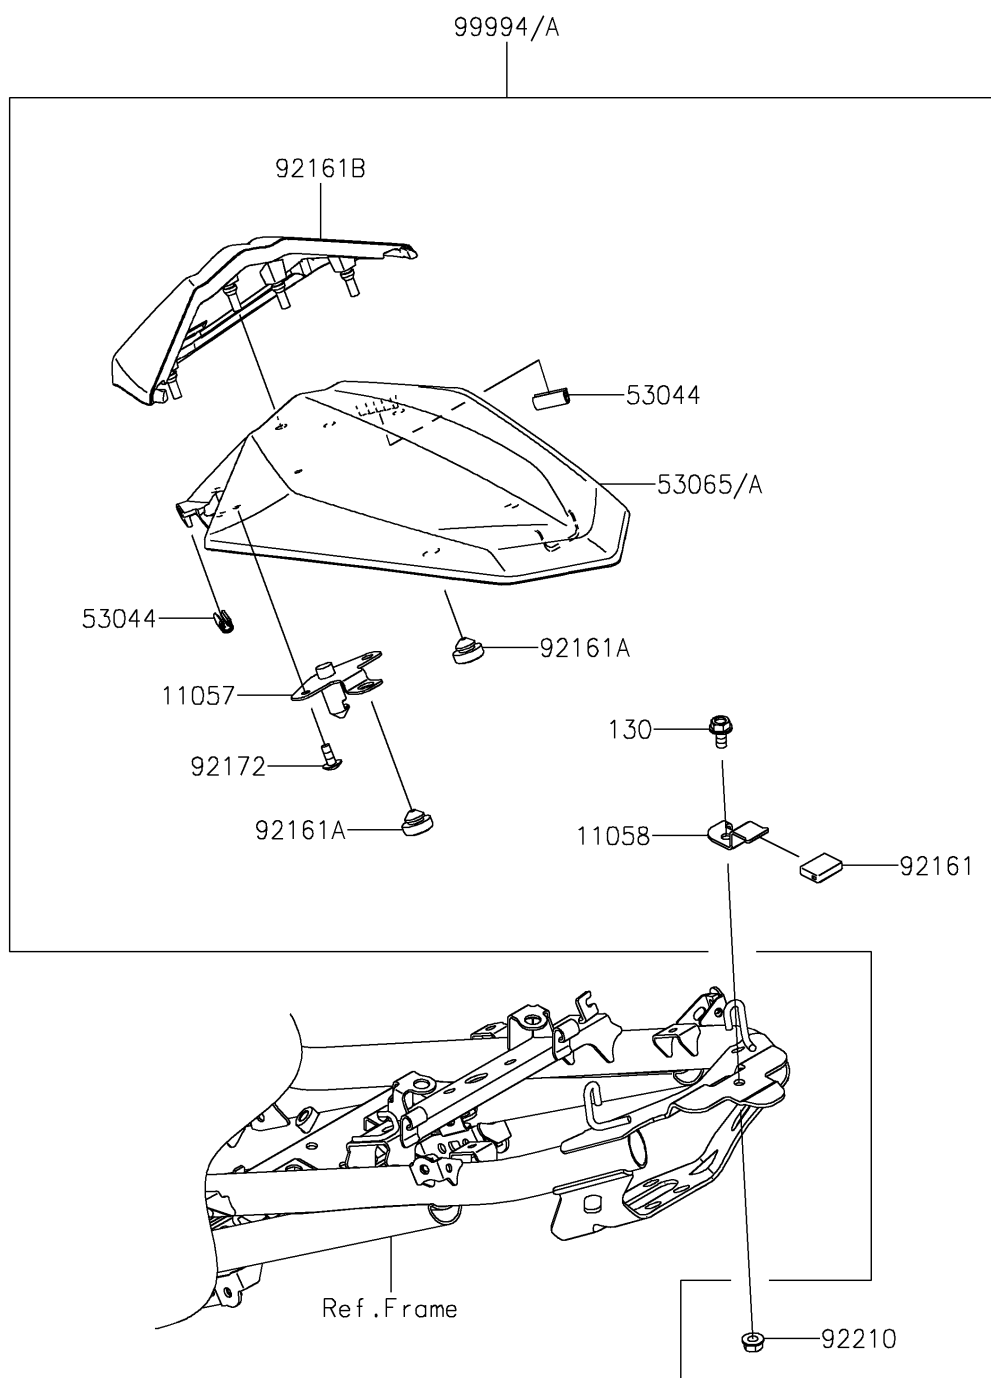

2024 Z500

PARTS DIAGRAM

Accessory(Pillion Seat Cover)

F2910E

2024 Z500

PARTS LIST

Accessory(Pillion Seat Cover)

ITEM NAME	PART NUMBER	QUANTITY
BRACKET,COVER FIX (Ref # 11057)	11057-1241	1
BRACKET,SEAT COVER (Ref # 11058)	11058-1212	1
TRIM,L=20 (Ref # 53044)	53044-0021	2
COVER SEAT,C.L.GREEN (Ref # 53065)	53065-0080-51P	1
DAMPER,15X21X5.5 (Ref # 92161)	92161-1472	1
DAMPER,9.5X18X6 (Ref # 92161A)	92161-1473	3
DAMPER,COVER SEAT (Ref # 92161B)	92161-2525	1
SCREW,5X12 (Ref # 92172)	92172-0821	2
NUT,FLANGED,6MM (Ref # 92210)	92210-0368	1
PILLION SEAT COVER,C.L.GREEN (Ref # 99994)	99994-2003-51P	1
BOLT-FLANGED,6X12 (Ref # 130)	130BA0612	1