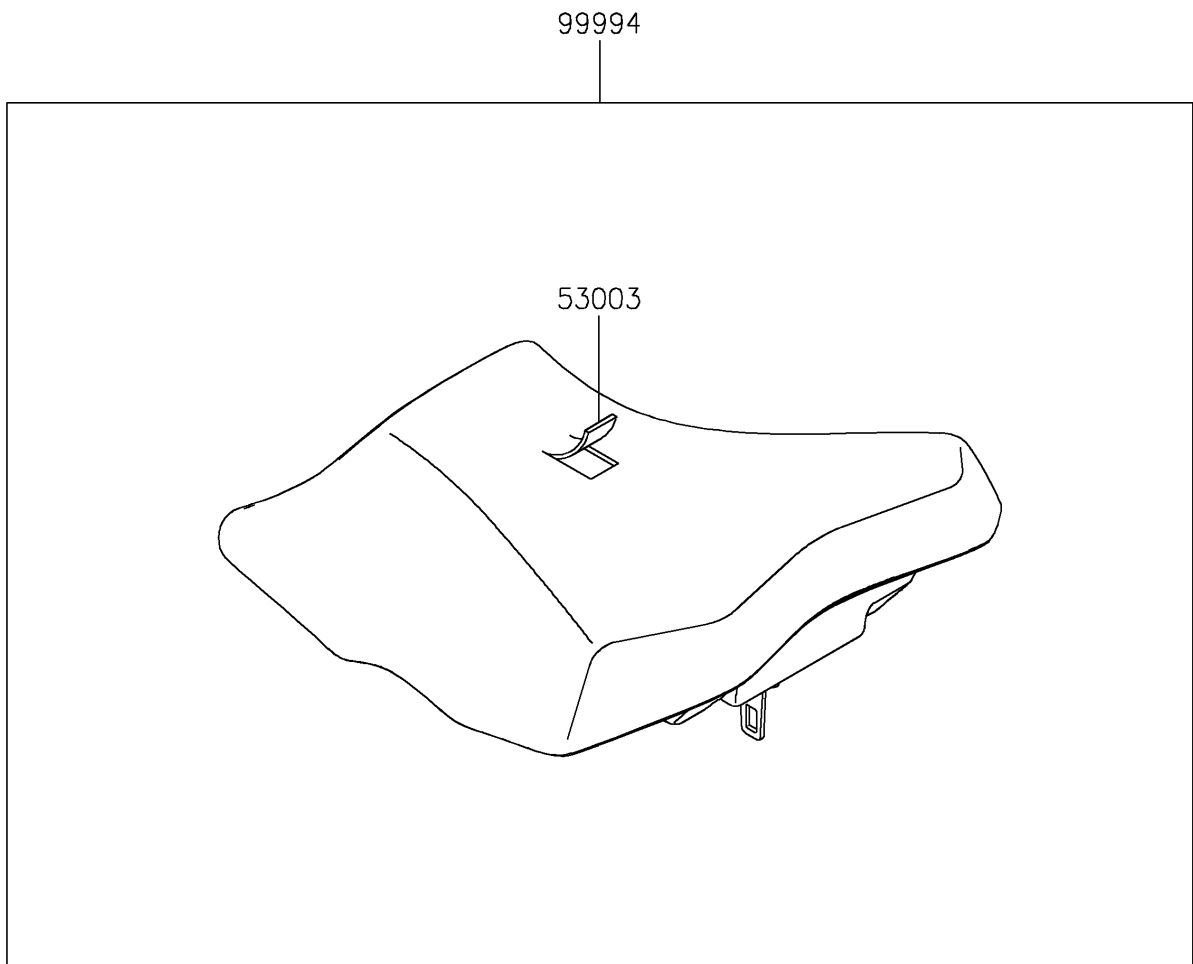

2024 Z500

PARTS DIAGRAM

Accessory(High Seat)

F2910D

2024 Z500

PARTS LIST

Accessory(High Seat)

ITEM NAME	PART NUMBER	QUANTITY
LEATHER,HIGH SEAT,BLACK (Ref # 53003)	53003-0684-MA	1
HIGH SEAT,FR,BLACK (Ref # 99994)	99994-2004-MA	1