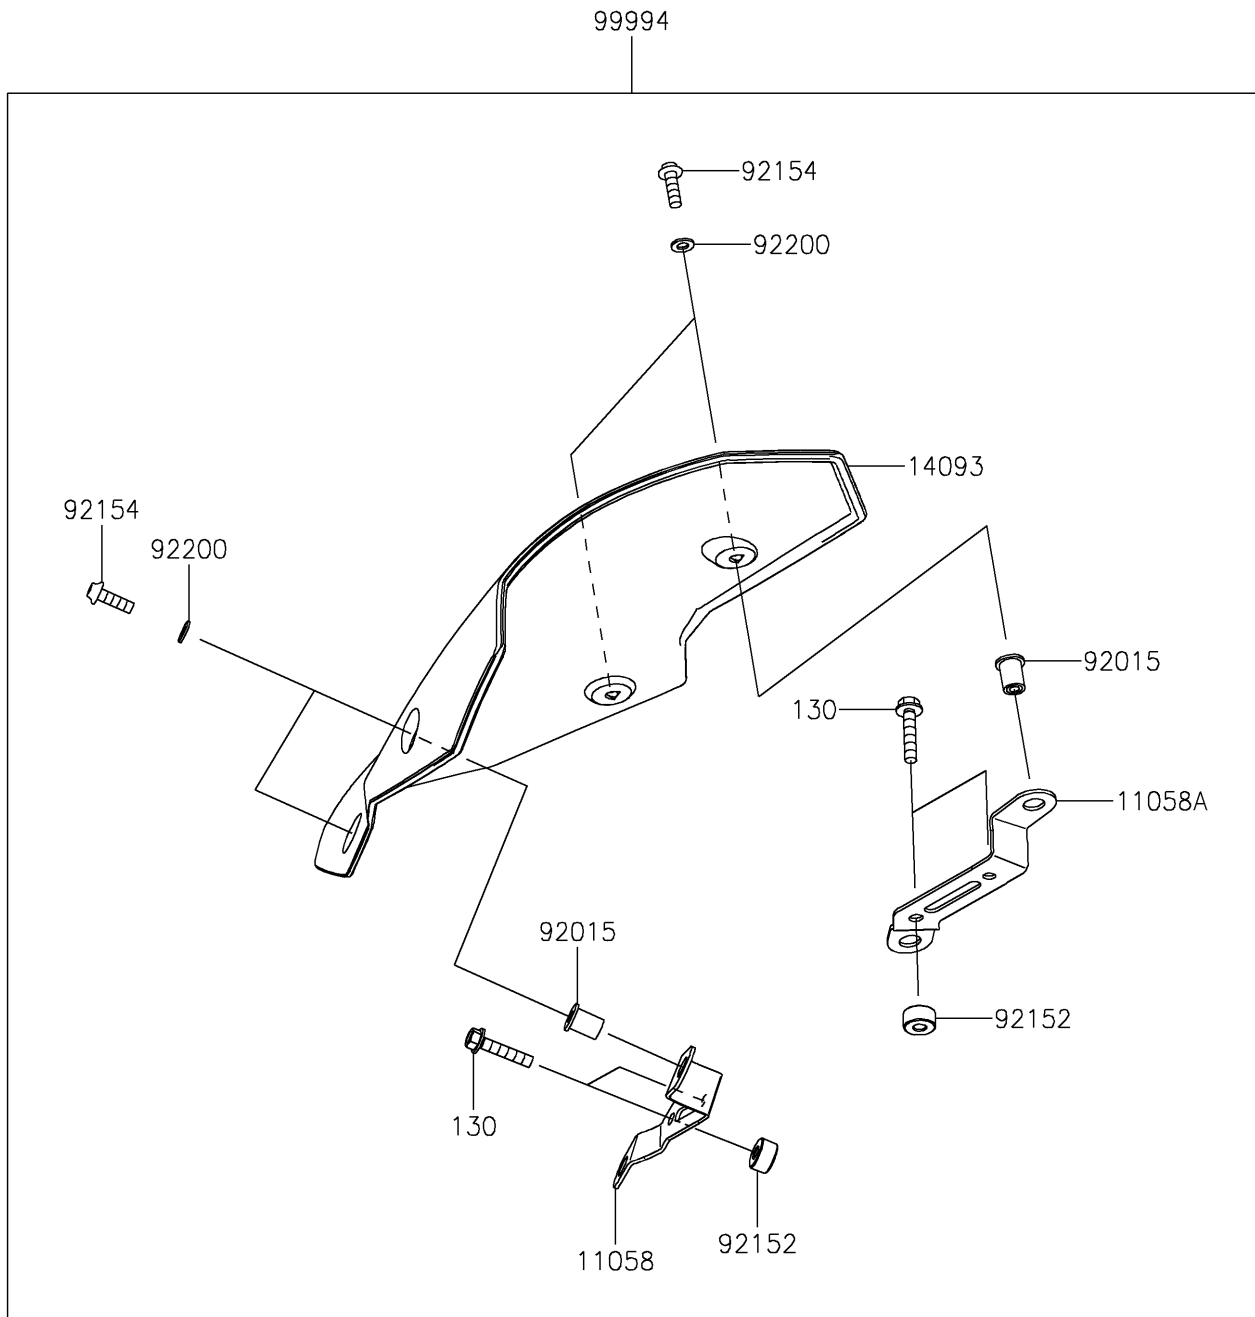

2024 Z500

PARTS DIAGRAM

Accessory(Meter Cover)

F2910C

2024 Z500

PARTS LIST

Accessory(Meter Cover)

ITEM NAME	PART NUMBER	QUANTITY
BRACKET,METER COVER,LH (Ref # 11058)	11058-1218	1
BRACKET,METER COVER,RH (Ref # 11058A)	11058-1219	1
COVER,METER (Ref # 14093)	14093-0753	1
NUT,WELL,5MM (Ref # 92015)	92015-1757	4
COLLAR,5.2X14X7.6 (Ref # 92152)	92152-3796	4
BOLT,SOCKET,5X16 (Ref # 92154)	92154-4294	4
WASHER,5.2X10X1 (Ref # 92200)	92200-2286	4
METER COVER (Ref # 99994)	99994-2010	1
BOLT-FLANGED,5X25 (Ref # 130)	130BA0525	4