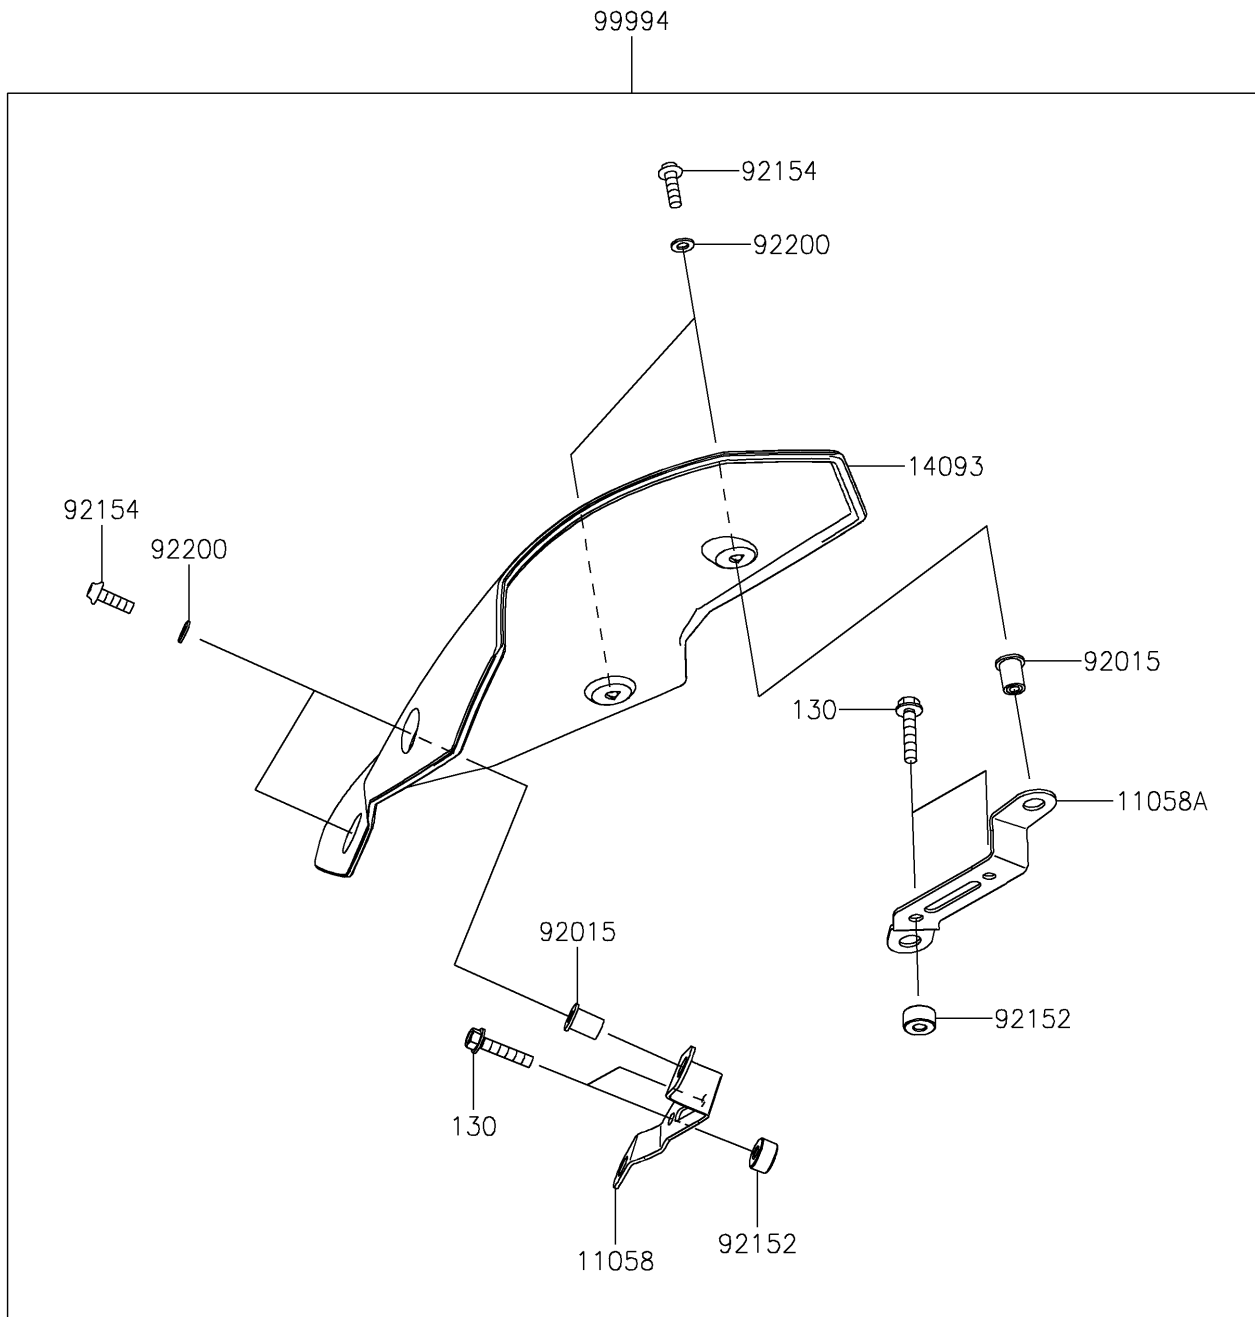

2024 Z500 ABS

PARTS DIAGRAM

Accessory(Meter Cover)

F2910C

2024 Z500 ABS

PARTS LIST

Accessory(Meter Cover)

ITEM NAME

PART NUMBER

QUANTITY
