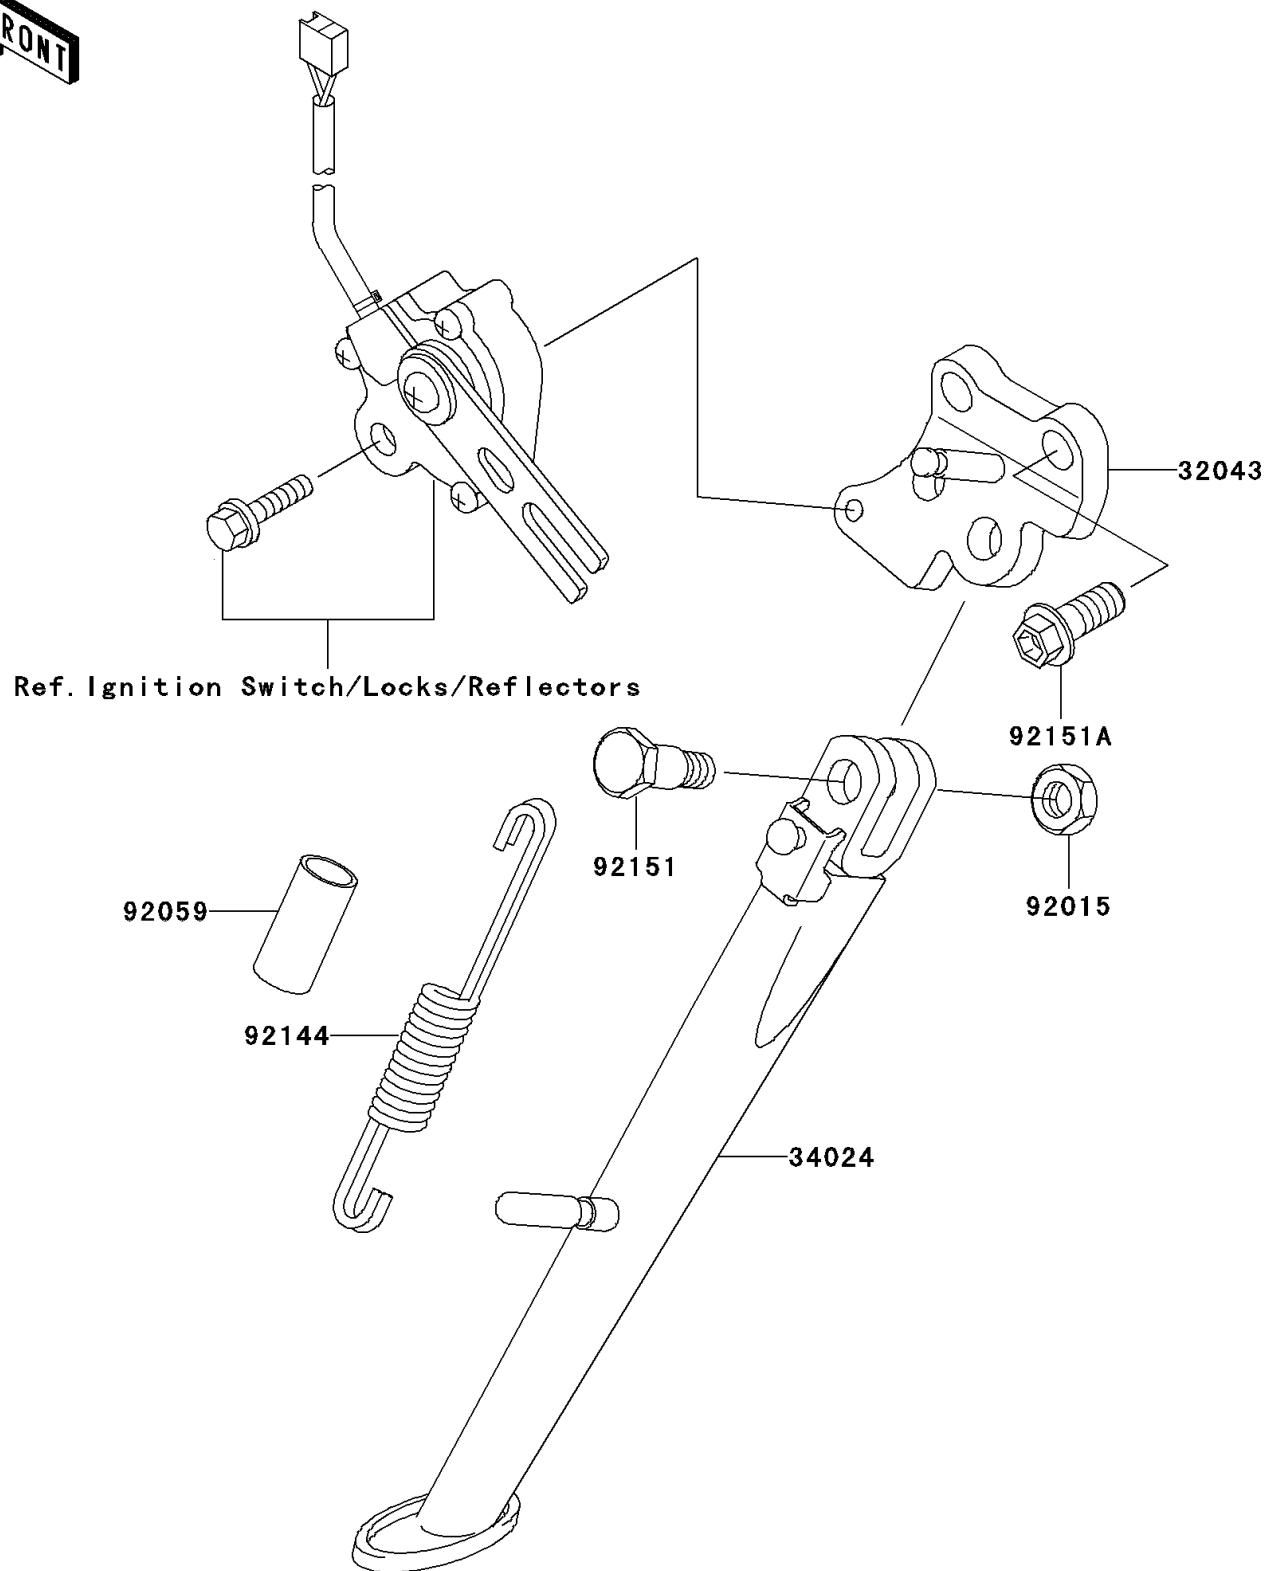

2002 Ninja[®] ZX[™]-9R

PARTS DIAGRAM

Stand(s)

Kawasaki

Let the Good Times Roll[®]

F2190

2002 Ninja® ZX™-9R

PARTS LIST

Stand(s)

ITEM NAME	PART NUMBER	QUANTITY
BRACKET-STAND,SIDE,BLACK (Ref # 32043)	32043-1435-10	1
STAND-SIDE (Ref # 34024)	34024-1399	1
NUT,LOCK,10MM,BLACK (Ref # 92015)	92015-1188	1
TUBE,14X17X50 (Ref # 92059)	92059-1961	1
SPRING,SIDE STAND (Ref # 92144)	92144-1818	1
BOLT,SIDE STAND (Ref # 92151)	92151-1797	1
BOLT,FLANGED,10X25 (Ref # 92151A)	92151-1802	2