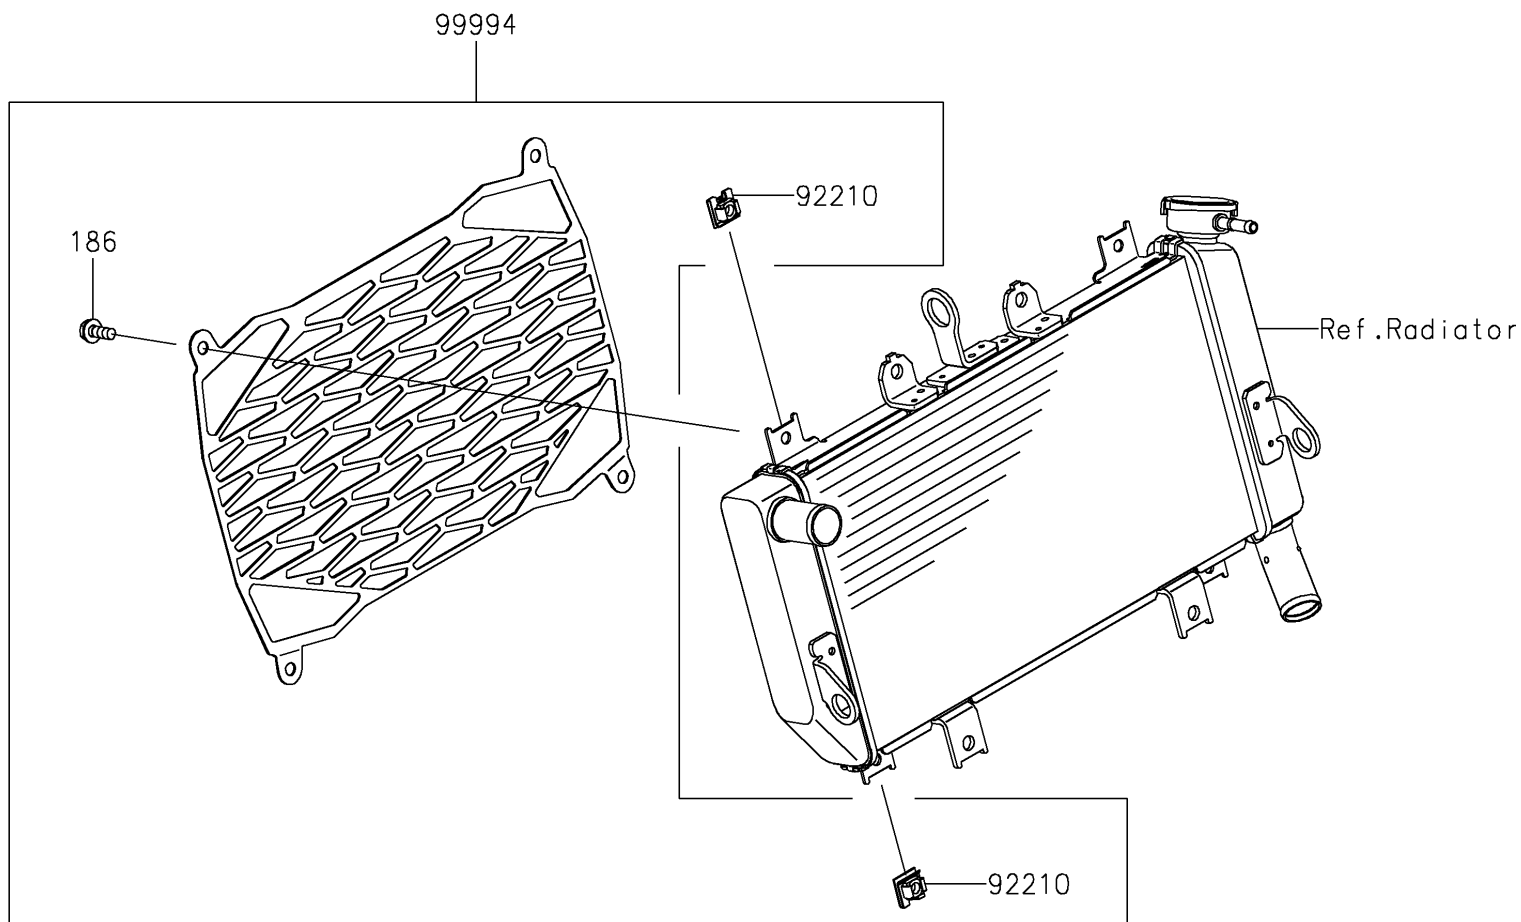

2024 Z500

PARTS DIAGRAM

Accessory(Radiator Screen)

F2910

2024 Z500

PARTS LIST

Accessory(Radiator Screen)

ITEM NAME	PART NUMBER	QUANTITY
NUT,CLIP,6MM (Ref # 92210)	92210-0867	4
KIT-ACCESSORY,RADIATOR SCREEN (Ref # 99994)	99994-1048	1
BOLT-UPSET-WP (Ref # 186)	186BA0616	4