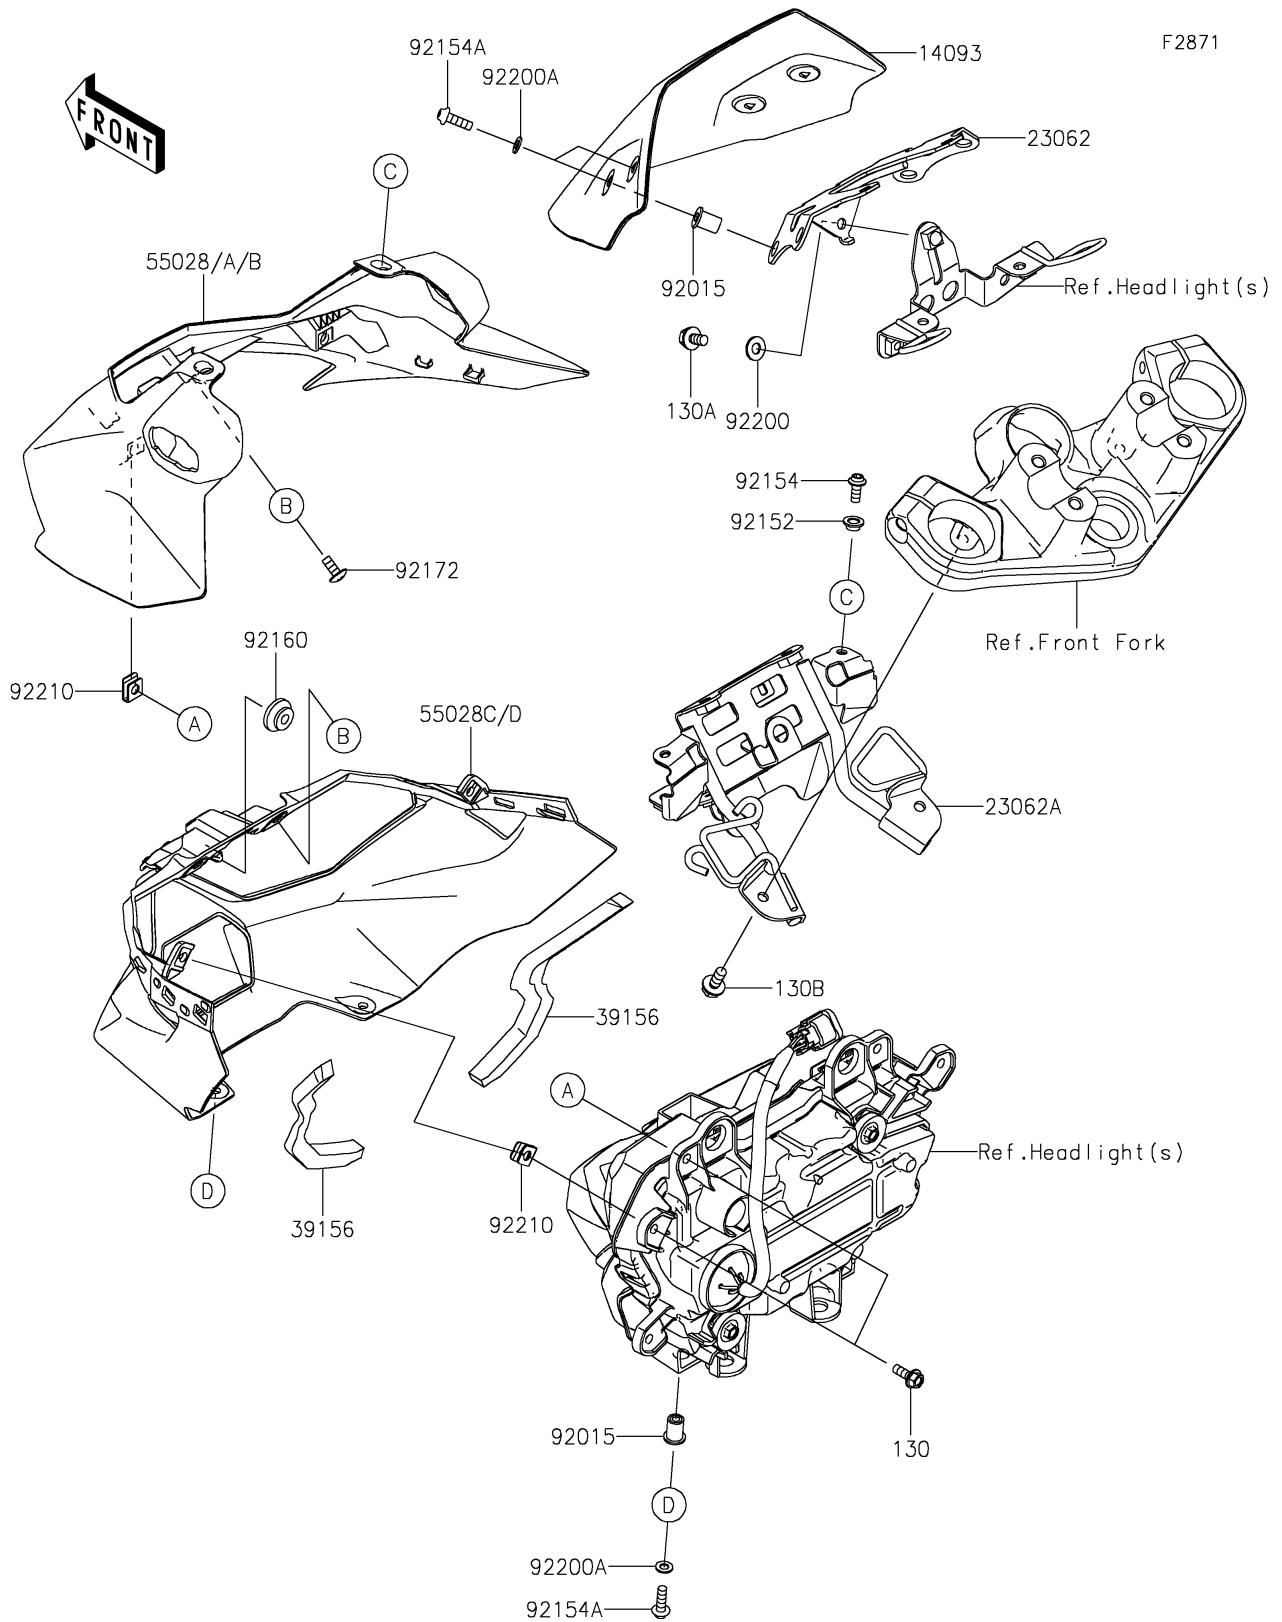

2024 Z500

PARTS DIAGRAM

Cowling

2024 Z500

PARTS LIST

Cowling

ITEM NAME	PART NUMBER	QUANTITY
COVER,METER (Ref # 14093)	14093-1536	1
BRACKET-COMP,METER COVER (Ref # 23062)	23062-1484	1
BRACKET-COMP,METER (Ref # 23062A)	23062-1485	1
PAD,180X10X10 (Ref # 39156)	39156-2870	2
COWLING,UPP,C.L.GREEN (Ref # 55028)	55028-0890-51P	1
COWLING,LWR,M.G.GRAY (Ref # 55028C)	55028-0891-45W	1
NUT,WELL,5MM (Ref # 92015)	92015-1757	6
COLLAR,6X8X4.5 (Ref # 92152)	92152-2395	2
BOLT,SOCKET,5X12 (Ref # 92154)	92154-4289	2
BOLT,SOCKET,5X16 (Ref # 92154A)	92154-4294	6
DAMPER (Ref # 92160)	92160-1613	1
SCREW,5X12 (Ref # 92172)	92172-0821	2
WASHER,6.5X14X1.2 (Ref # 92200)	92200-0964	1
WASHER,5.2X10X1 (Ref # 92200A)	92200-2286	6
NUT (Ref # 92210)	92210-0571	4
BOLT-FLANGED,5X14 (Ref # 130)	130BA0514	4
BOLT-FLANGED,6X10 (Ref # 130A)	130BA0610	1
BOLT-FLANGED,6X14 (Ref # 130B)	130BA0614	2