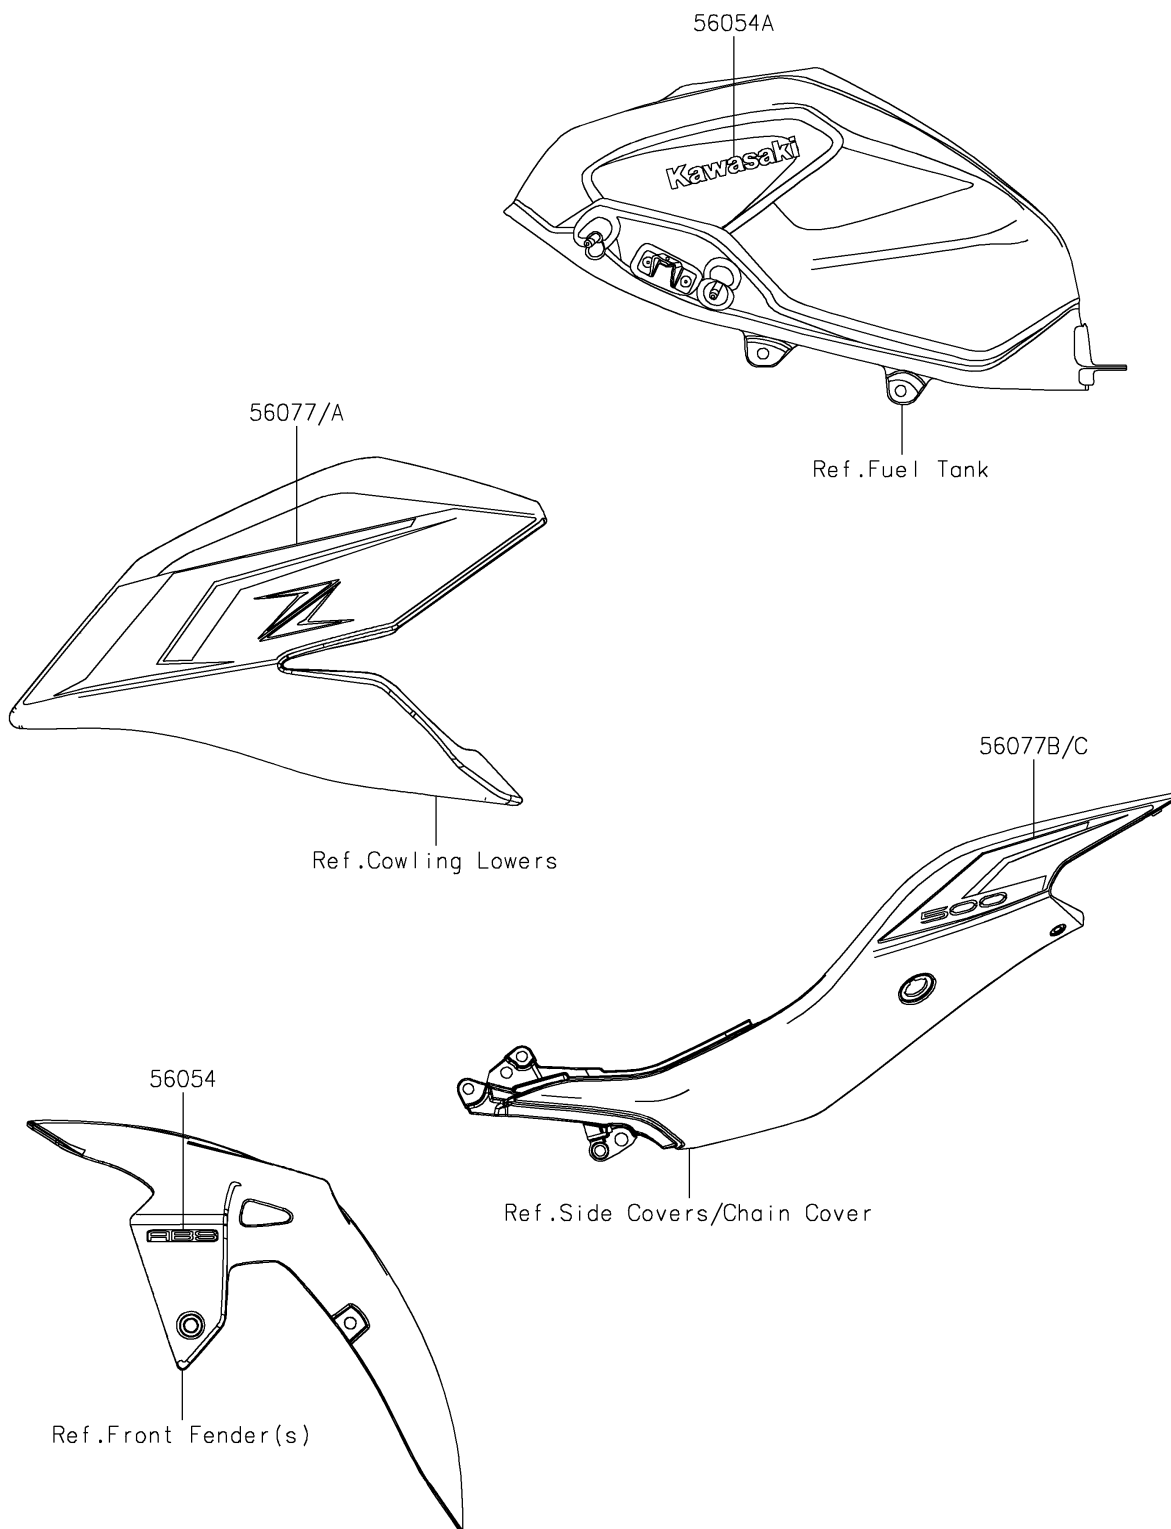

2025 Z500 ABS

PARTS DIAGRAM

Decals(Black)(ERFNN/ESFNN/ESFNL)

Kawasaki

Let the Good Times Roll®

F2861A

2025 Z500 ABS

PARTS LIST

Decals(Black)(ERFNN/ESFNN/ESFNL)

ITEM NAME

PART NUMBER

QUANTITY
