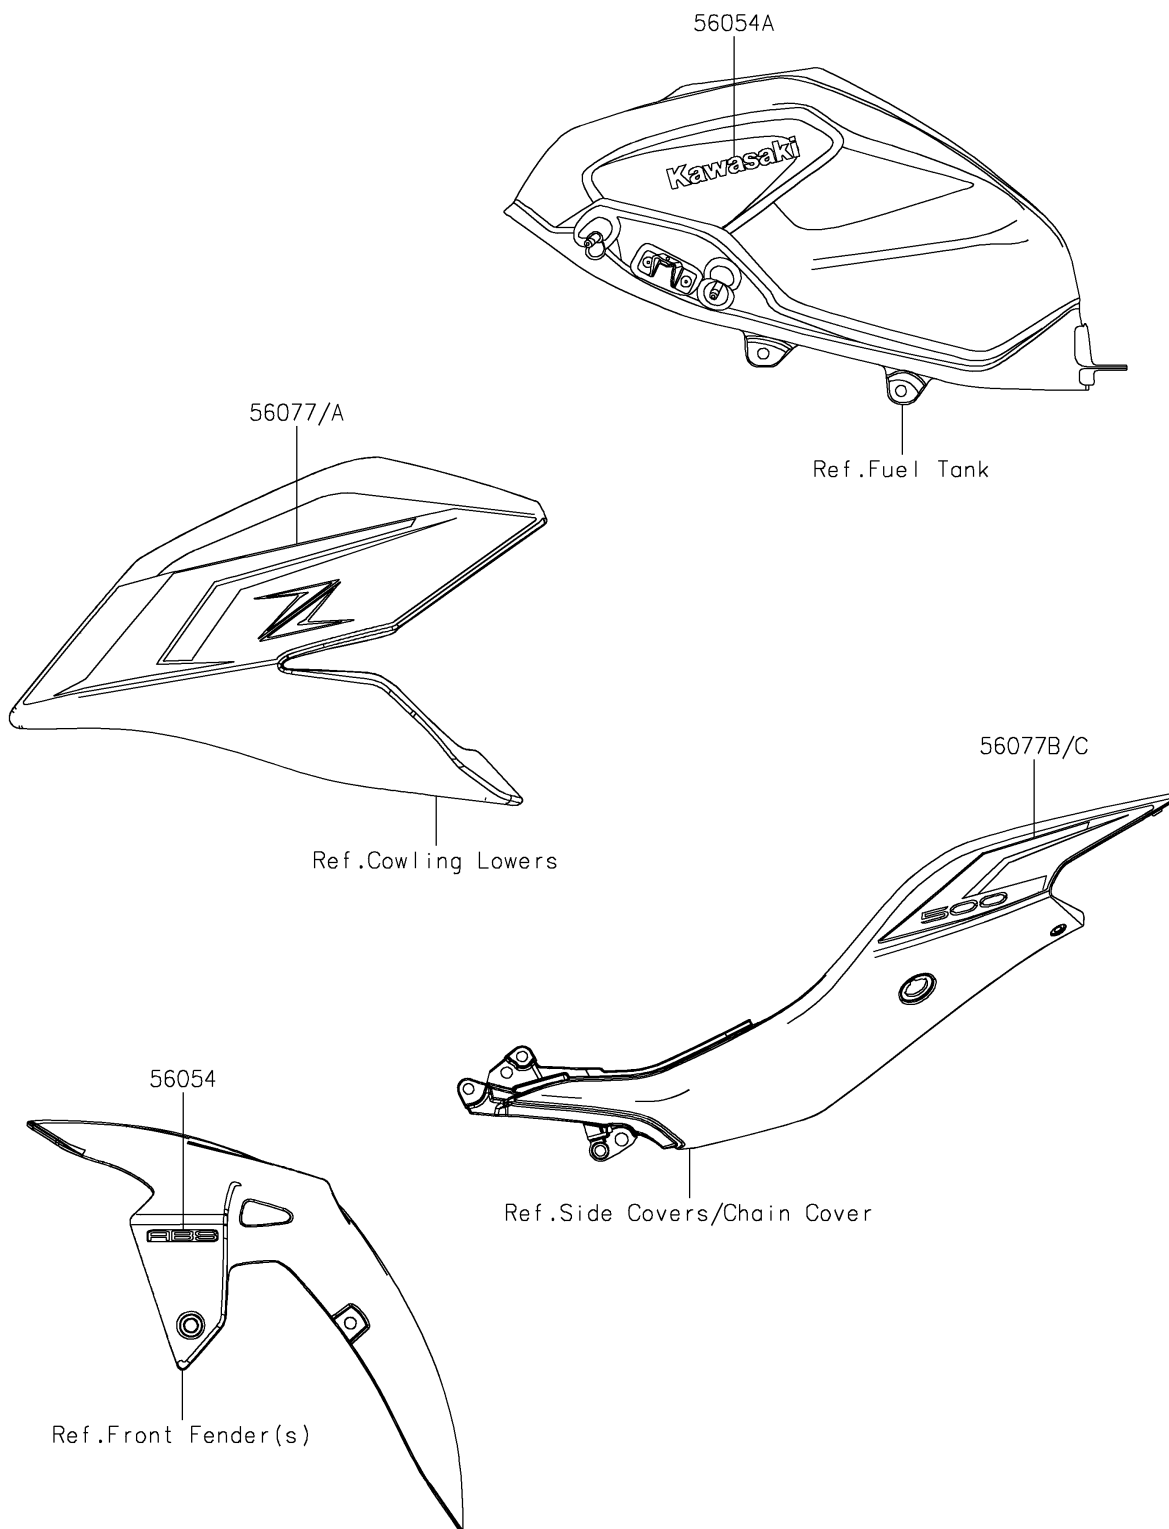

2024 Z500

PARTS DIAGRAM

Decals(Green)(ERFNN/ERFNL)

Kawasaki

Let the Good Times Roll®

F2861

2024 Z500

PARTS LIST

Decals(Green)(ERFNN/ERFNL)

ITEM NAME	PART NUMBER	QUANTITY
MARK,ABS (Ref # 56054)	56054-1412	2
MARK,FUEL TANK,KAWASAKI (Ref # 56054A)	56054-4493	2
PATTERN,SHROUD,LH (Ref # 56077)	56077-1313	1
PATTERN,SHROUD,RH (Ref # 56077A)	56077-1314	1
PATTERN,TAIL COVER,LH (Ref # 56077B)	56077-1315	1
PATTERN,TAIL COVER,RH (Ref # 56077C)	56077-1316	1