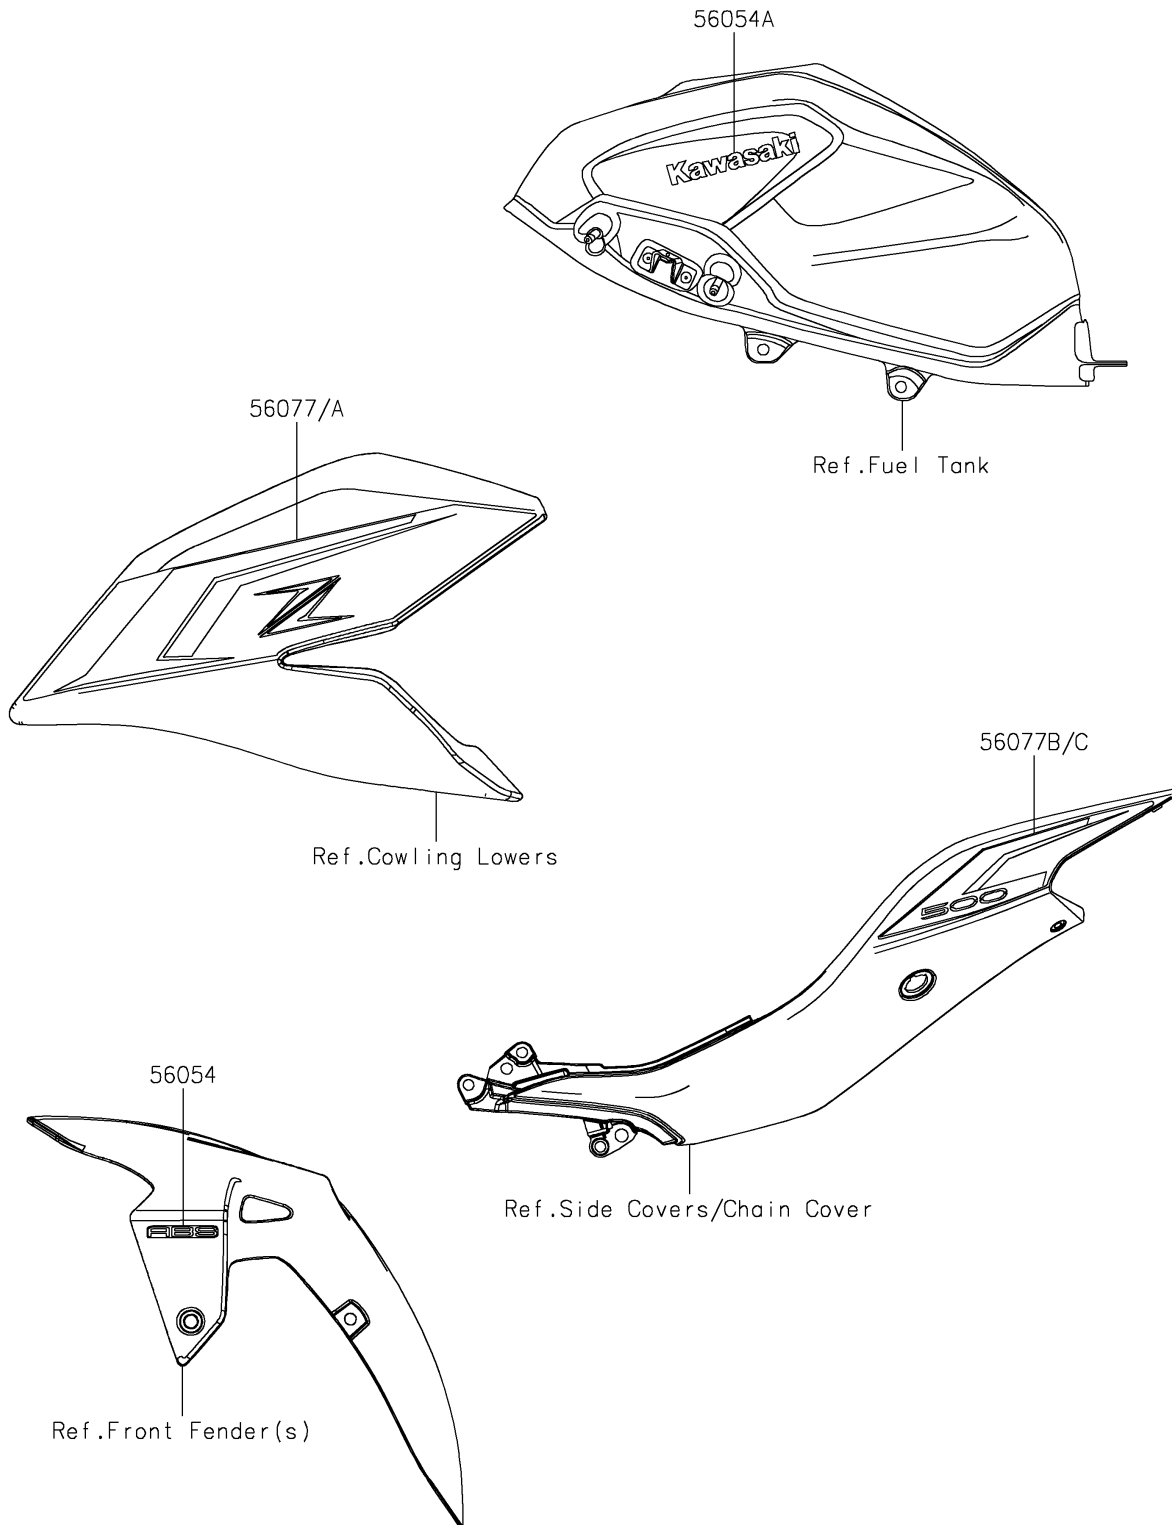

# 2024 Z500 ABS

## PARTS DIAGRAM

Decals(Green)(ERFNN/ERFNL)

F2861

## PARTS LIST

Decals(Green)(ERFNN/ERFNL)

**ITEM NAME**

**PART NUMBER**

**QUANTITY**

---