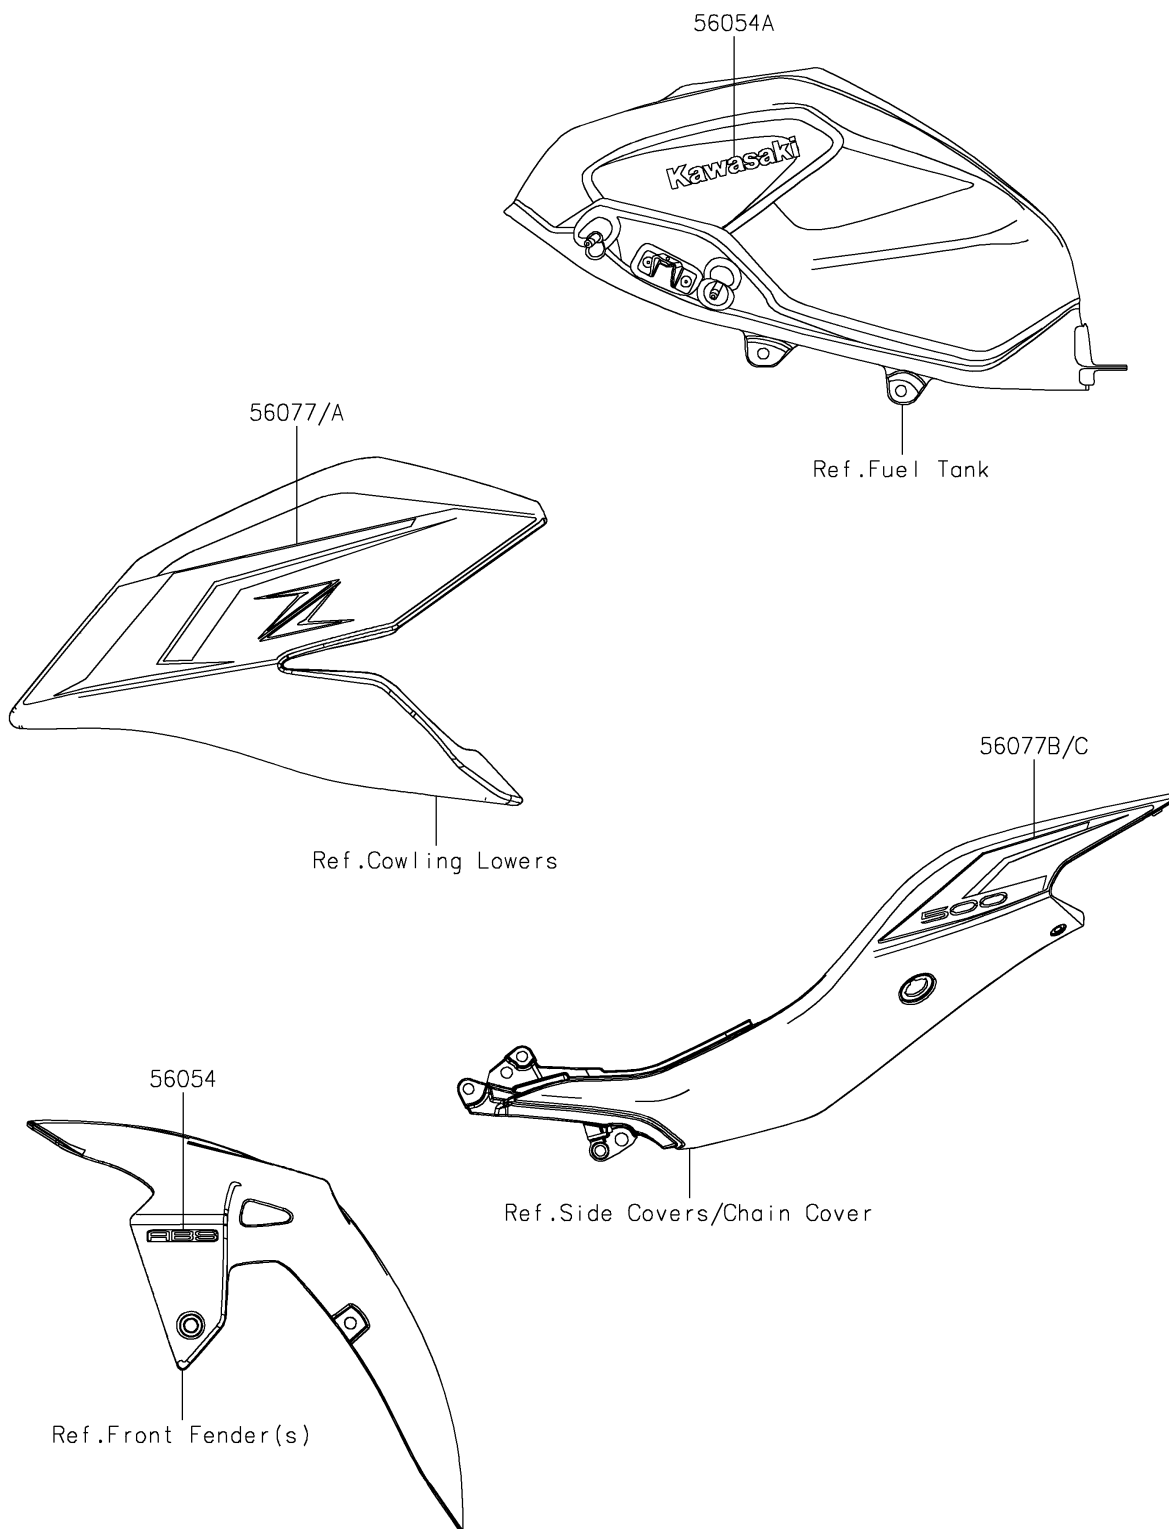

# 2024 Z500

## PARTS DIAGRAM

Decals(Green)(ERFNN/ERFNL)

**Kawasaki**

Let the Good Times Roll®

F2861

## PARTS LIST

Decals(Green)(ERFNN/ERFNL)

**Kawasaki**

Let the Good Times Roll®

**ITEM NAME**

**PART NUMBER**

**QUANTITY**

---