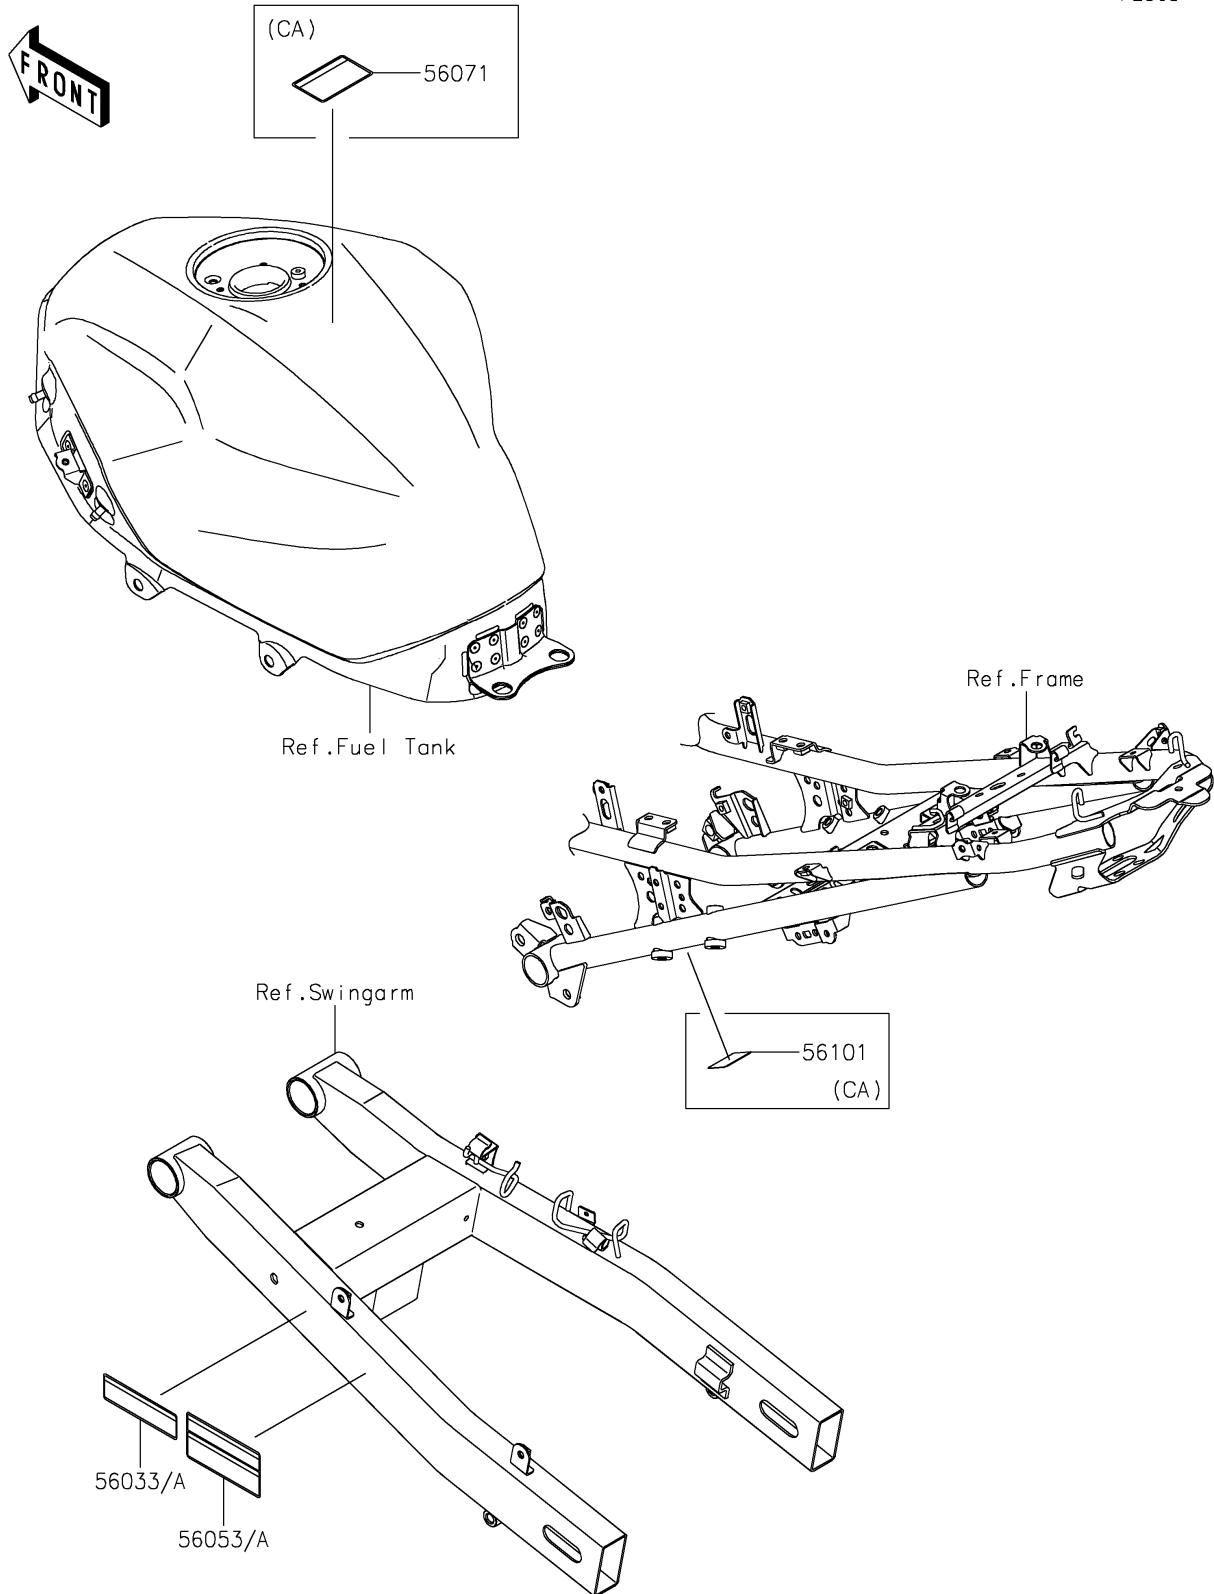

2024 Z500 ABS

PARTS DIAGRAM

Labels

F2860

2024 Z500 ABS

PARTS LIST

Labels

ITEM NAME

PART NUMBER

QUANTITY
