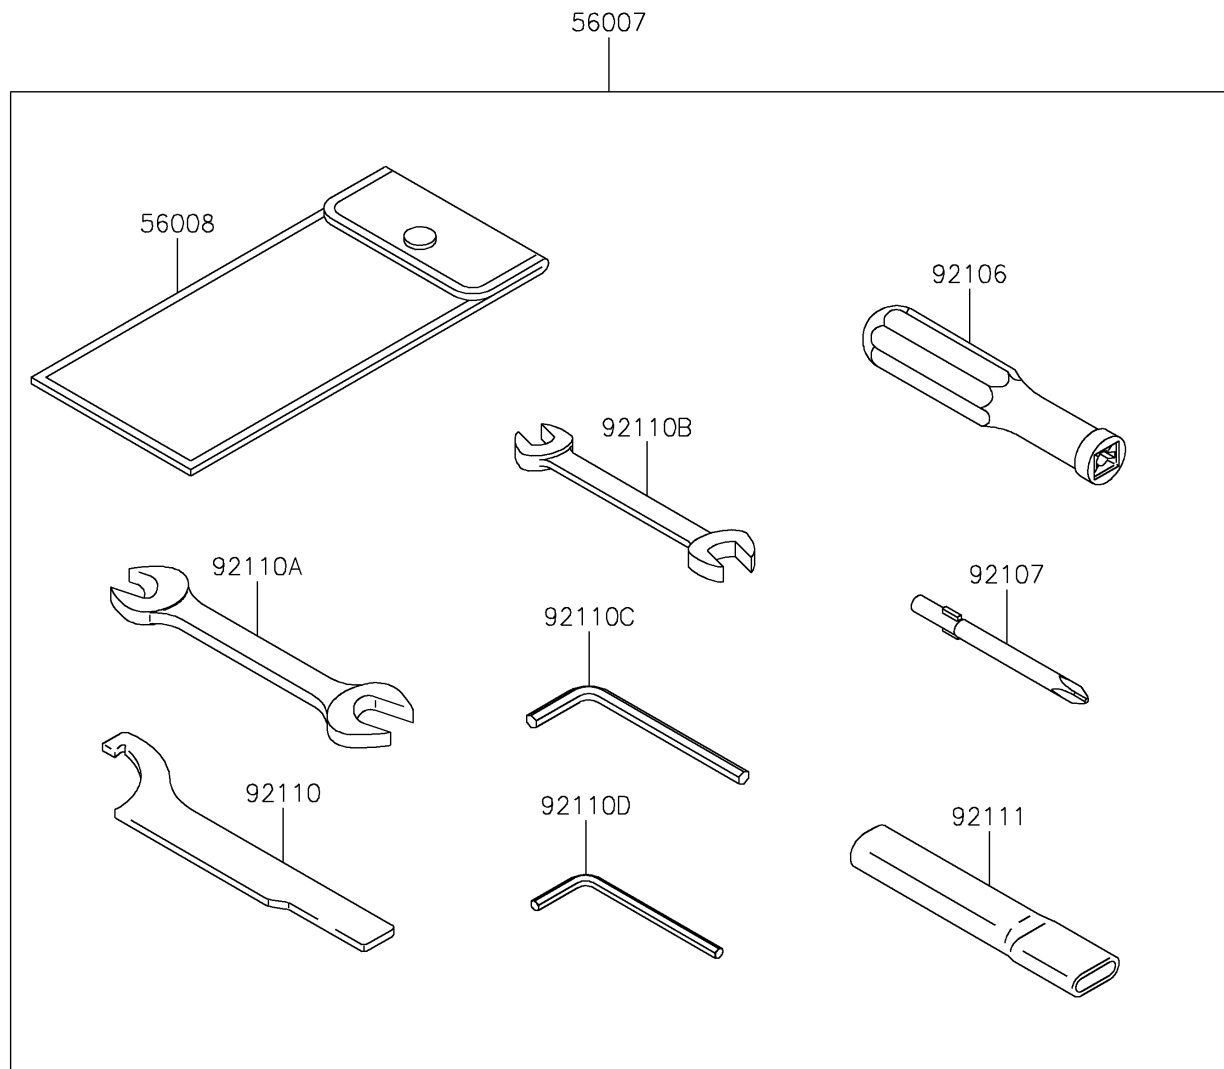

2026 Z500 ABS

PARTS DIAGRAM

Owner's Tools

F2810

2026 Z500 ABS

PARTS LIST

Owner's Tools

Kawasaki

Let the Good Times Roll®

ITEM NAME

PART NUMBER

QUANTITY
