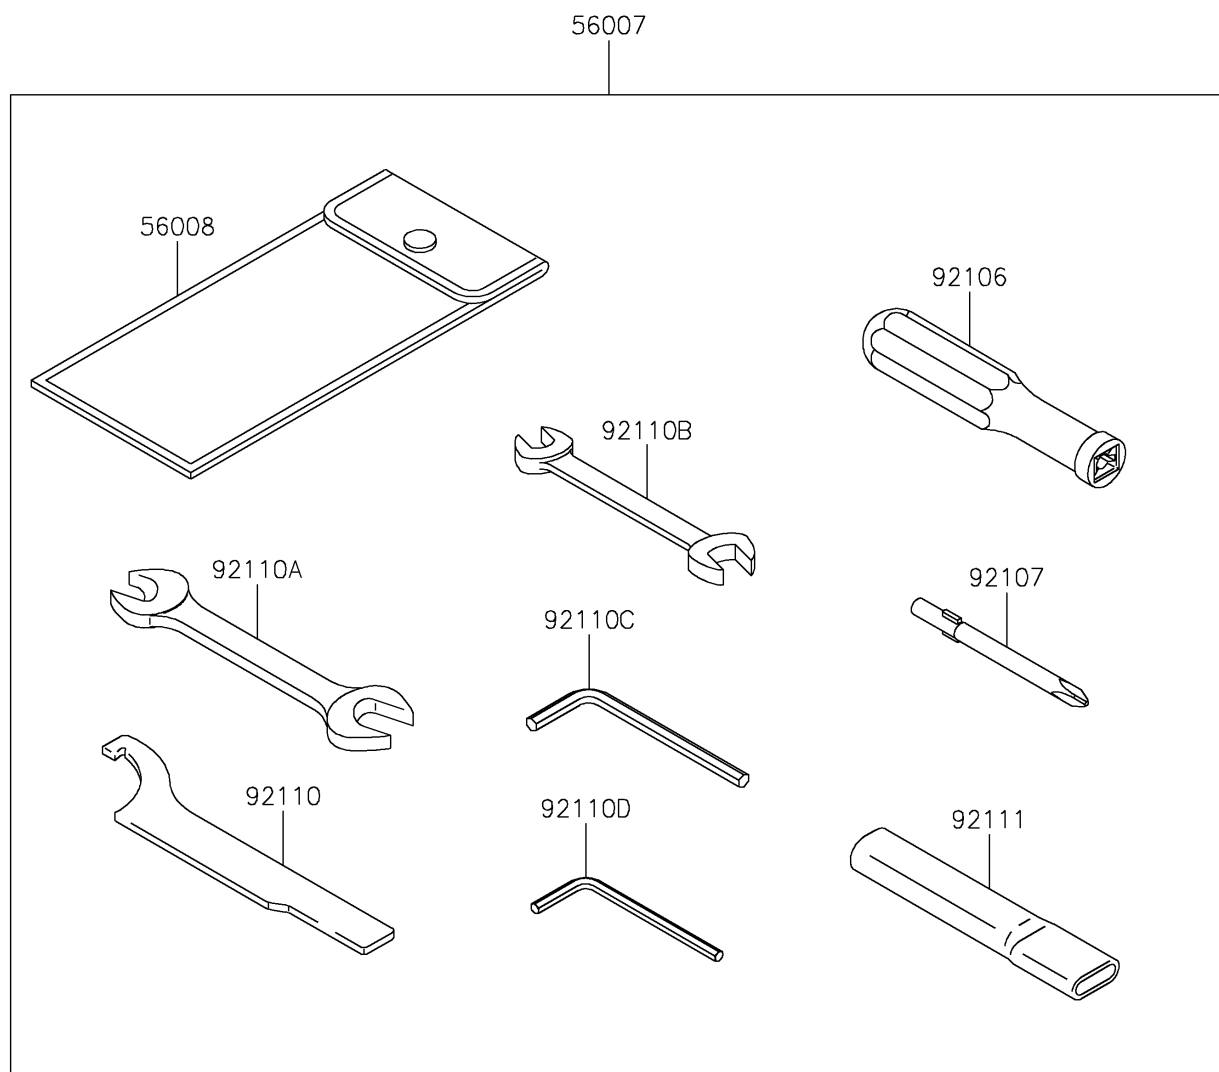

2024 Z500 ABS

PARTS DIAGRAM

Owner's Tools

F2810

2024 Z500 ABS

PARTS LIST

Owner's Tools

Kawasaki

Let the Good Times Roll®

ITEM NAME

PART NUMBER

QUANTITY
