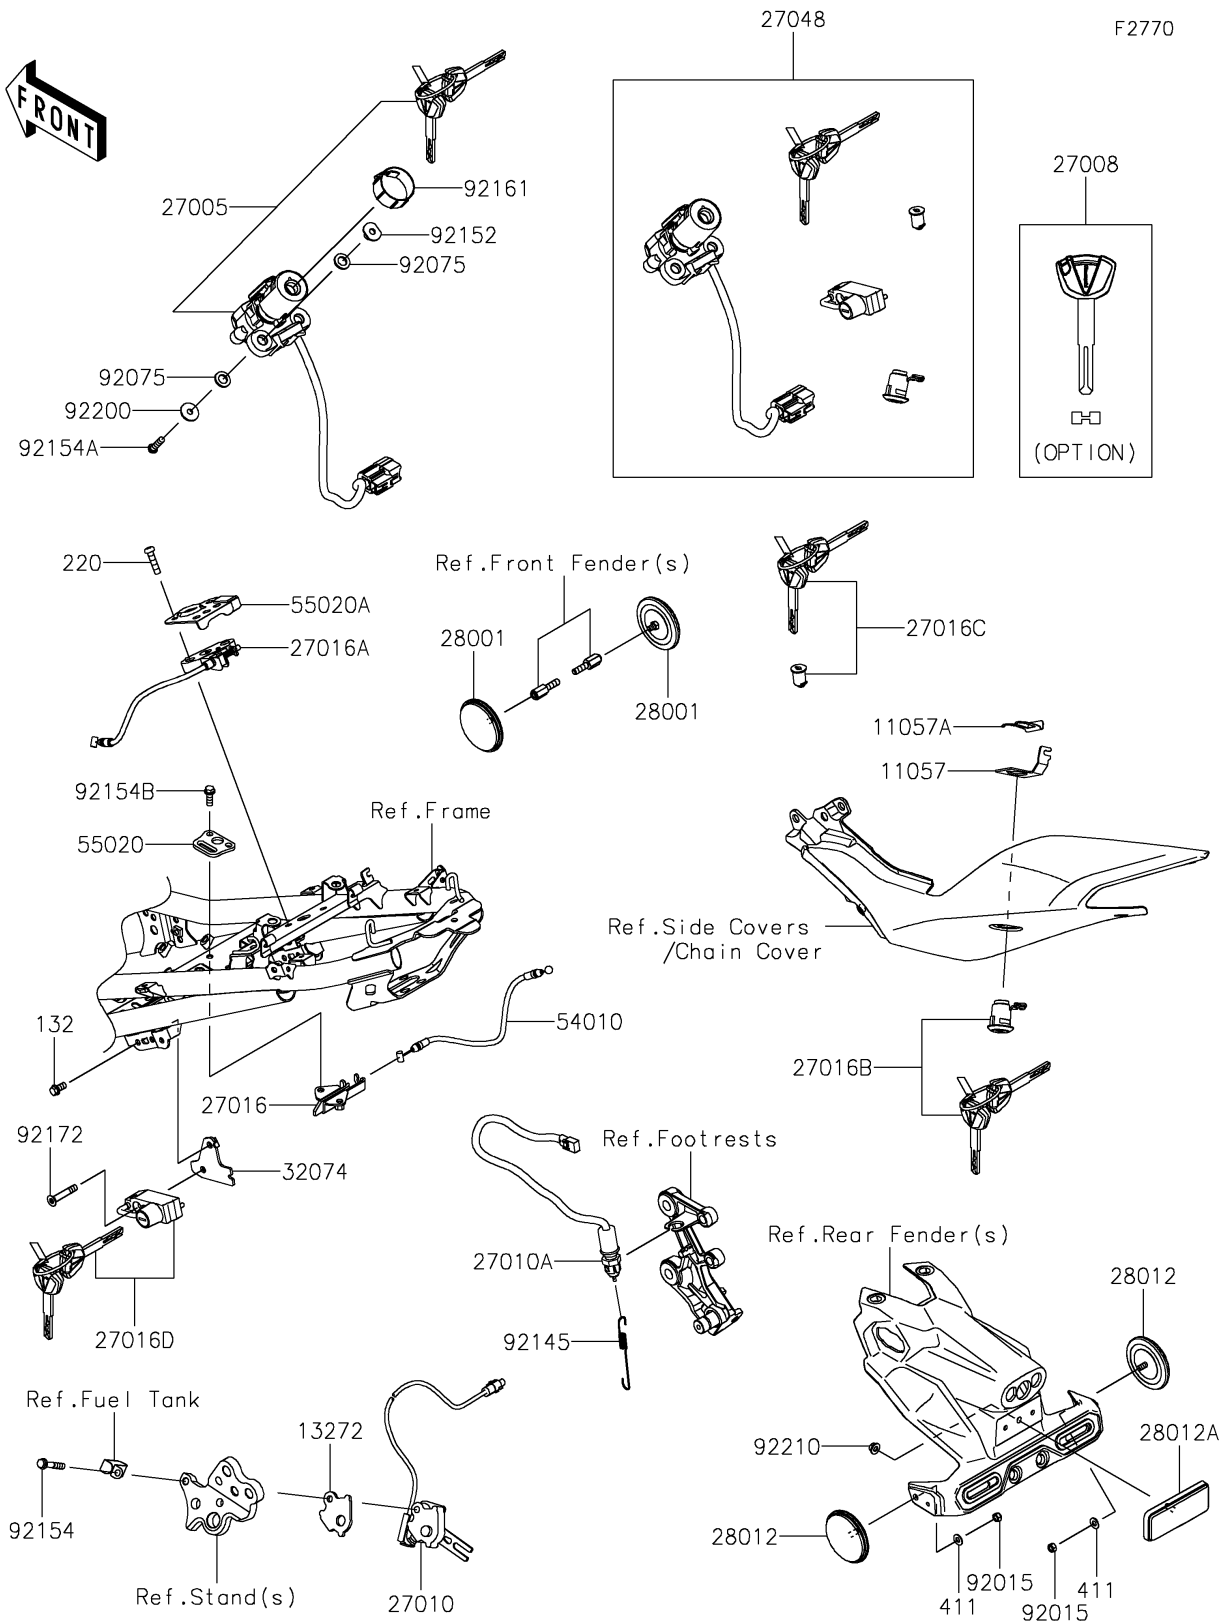

2024 Z500

PARTS DIAGRAM

Ignition Switch/Locks/Reflectors