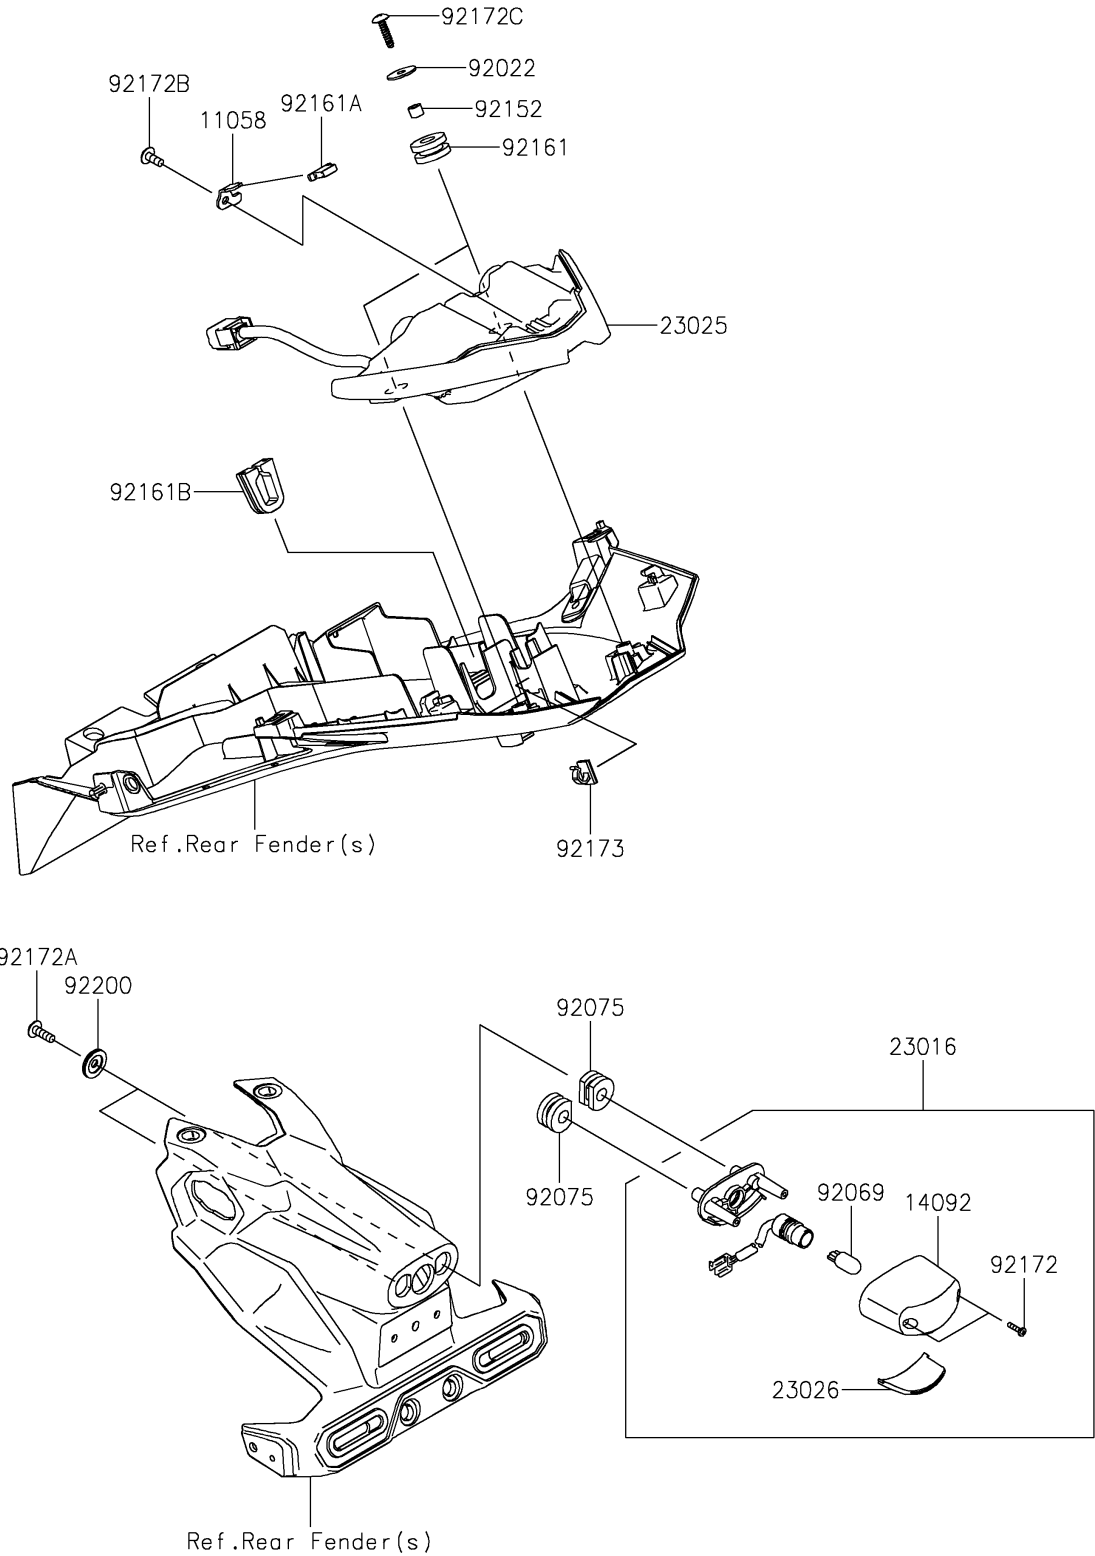

2024 Z500

PARTS DIAGRAM

Taillight(s)

F2720

2024 Z500

PARTS LIST

Taillight(s)

ITEM NAME	PART NUMBER	QUANTITY
BRACKET,TAIL LAMP (Ref # 11058)	11058-1169	1
COVER,LICENSE LAMP (Ref # 14092)	14092-0001	1
LAMP-ASSY,LICENCE (Ref # 23016)	23016-0657	1
LAMP-TAIL,LED (Ref # 23025)	23025-0403	1
LENS,LICENCE LAMP (Ref # 23026)	23026-0035	1
WASHER,5.5X20X1.2 (Ref # 92022)	92022-1405	2
BULB,12V 5W (Ref # 92069)	92069-1016	1
DAMPER (Ref # 92075)	92075-1870	2
COLLAR,5.5X10X7.5 (Ref # 92152)	92152-2618	2
DAMPER (Ref # 92161)	92161-0163	2
DAMPER (Ref # 92161A)	92161-1917	1
DAMPER,RR FENDER (Ref # 92161B)	92161-1984	1
SCREW,TAPPING,2.9X13 (Ref # 92172)	92172-0343	2
SCREW,TAPPING,5X16 (Ref # 92172A)	92172-0427	2
SCREW,5X12 (Ref # 92172B)	92172-0821	1
SCREW,TAPPING,5X20 (Ref # 92172C)	92172-1159	2
CLAMP,CLIP (Ref # 92173)	92173-1783	1
WASHER,5.5X20X2 (Ref # 92200)	92200-1971	2