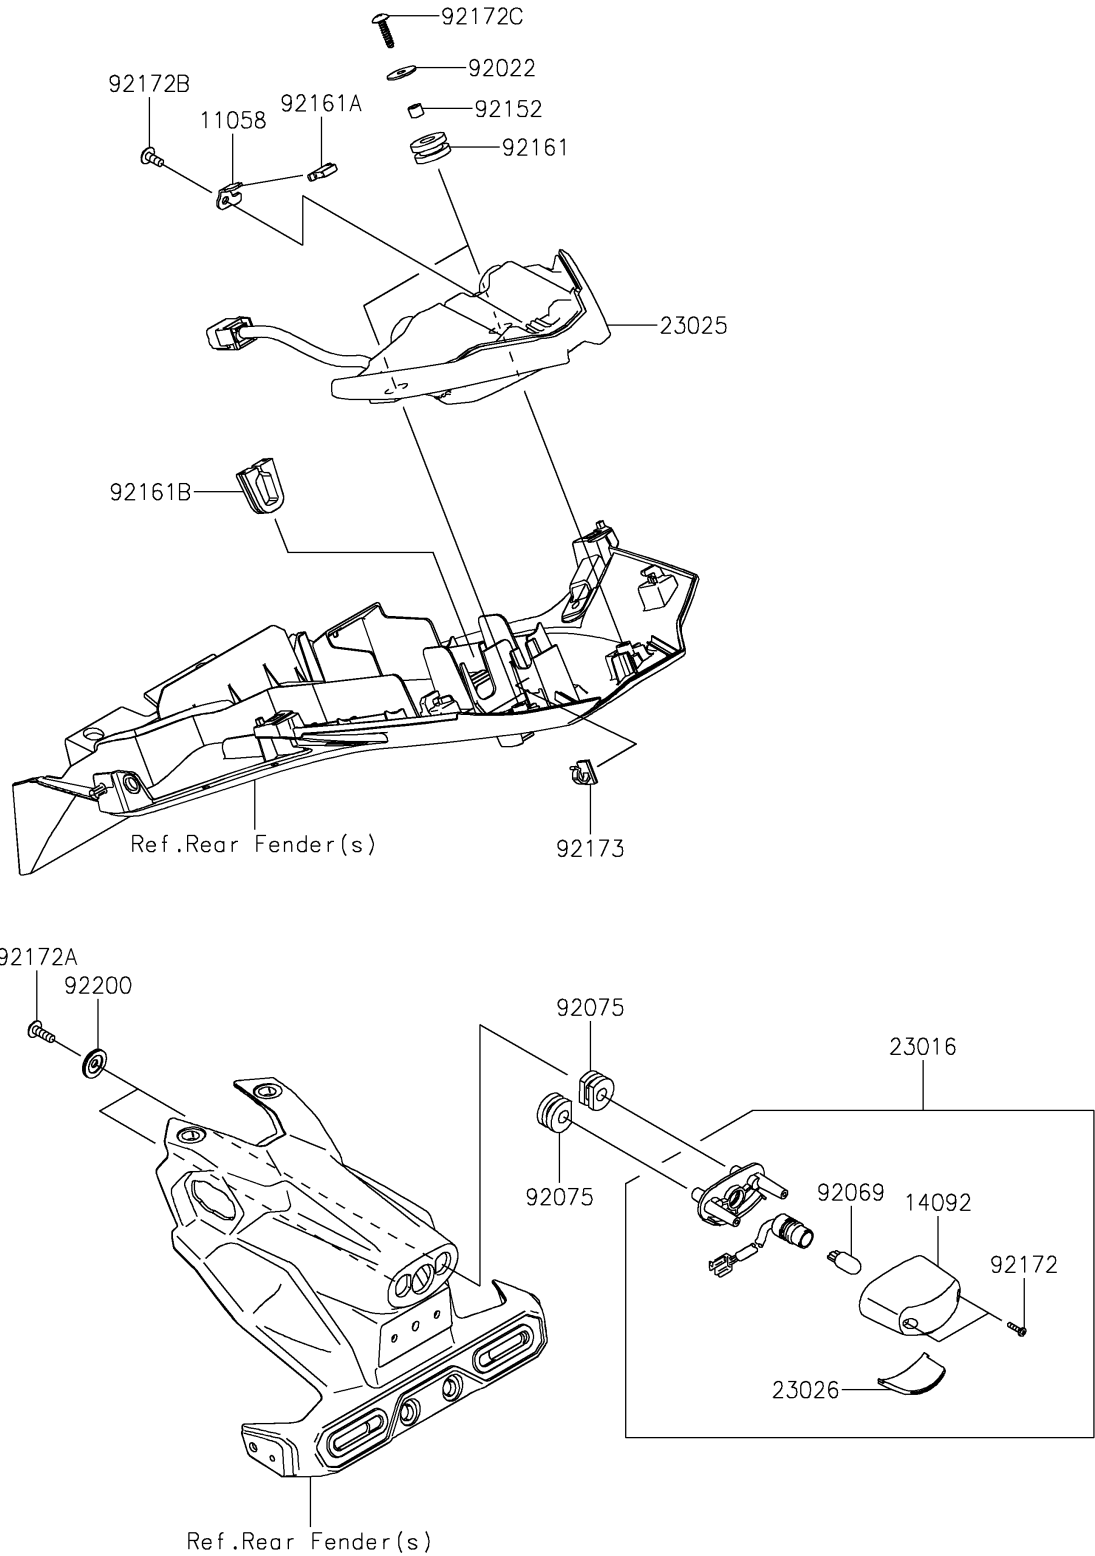

2024 Z500 ABS

PARTS DIAGRAM

Taillight(s)

F2720

2024 Z500 ABS

PARTS LIST

Taillight(s)

Kawasaki

Let the Good Times Roll®

ITEM NAME

PART NUMBER

QUANTITY
