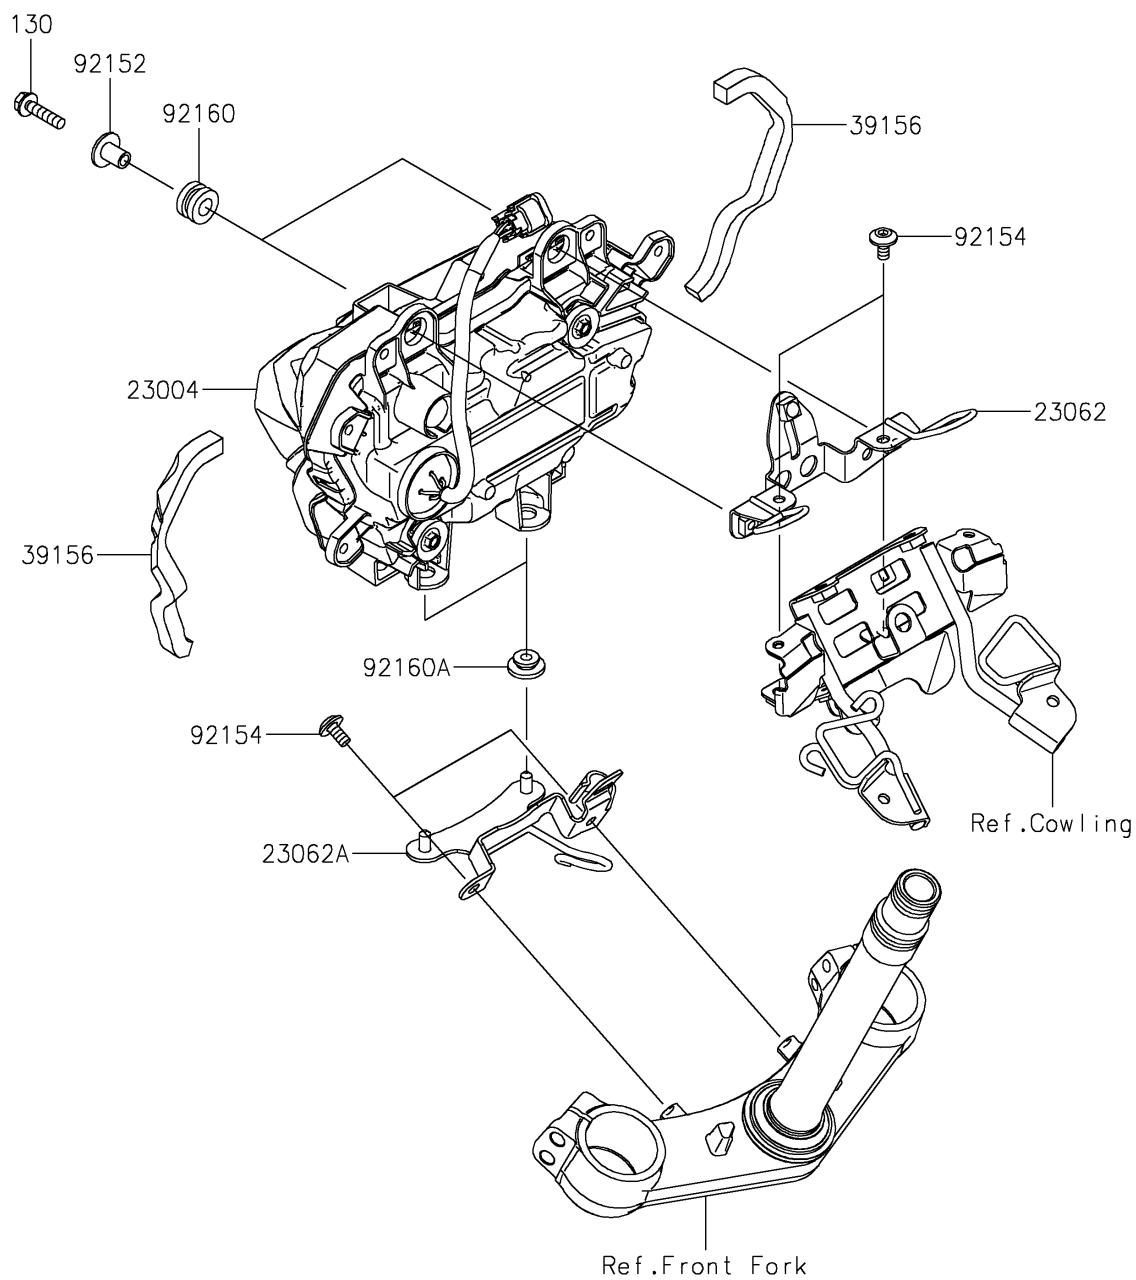

2025 Z500 ABS

PARTS DIAGRAM

Headlight(s)

F2710

2025 Z500 ABS

PARTS LIST

Headlight(s)

Kawasaki

Let the Good Times Roll®

ITEM NAME

PART NUMBER

QUANTITY
