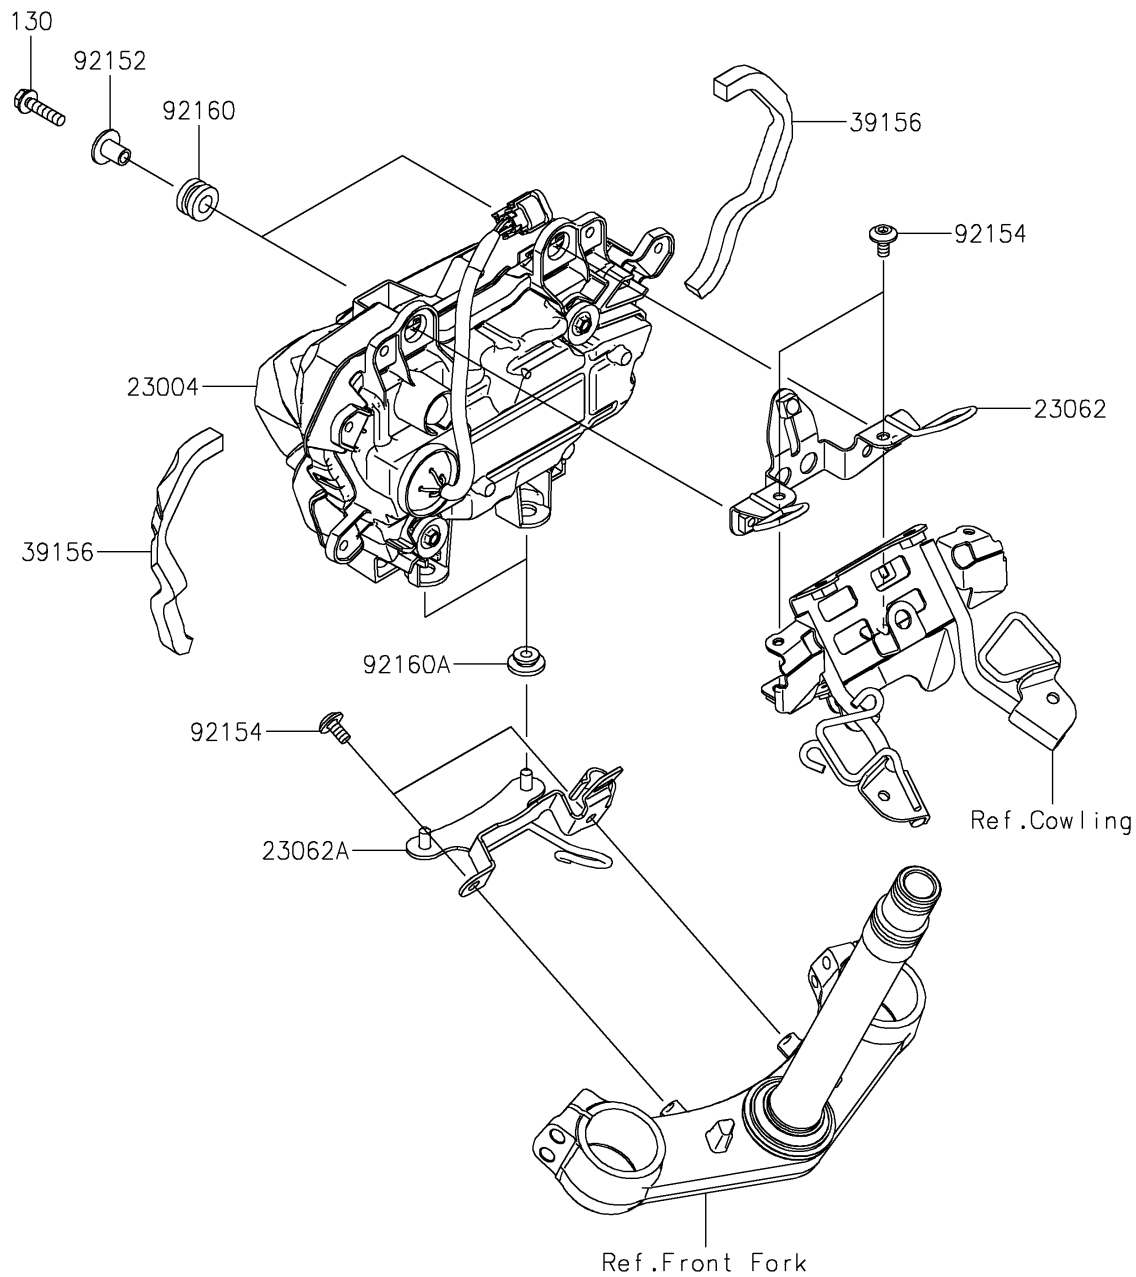

2024 Z500

PARTS DIAGRAM

Headlight(s)

F2710

2024 Z500

PARTS LIST

Headlight(s)

ITEM NAME	PART NUMBER	QUANTITY
LAMP-HEAD,LED (Ref # 23004)	23004-0469	1
BRACKET-COMP,HEAD LAMP,UPP (Ref # 23062)	23062-1488	1
BRACKET-COMP,HEAD LAMP,LWR (Ref # 23062A)	23062-1489	1
PAD,180X10X10 (Ref # 39156)	39156-2870	2
COLLAR,6.3X20X15.1 (Ref # 92152)	92152-2322	2
BOLT,SOCKET,6X12 (Ref # 92154)	92154-2355	4
DAMPER,10X20X12 (Ref # 92160)	92160-1167	2
DAMPER (Ref # 92160A)	92160-1613	2
BOLT-FLANGED,6X25 (Ref # 130)	130BB0625	2