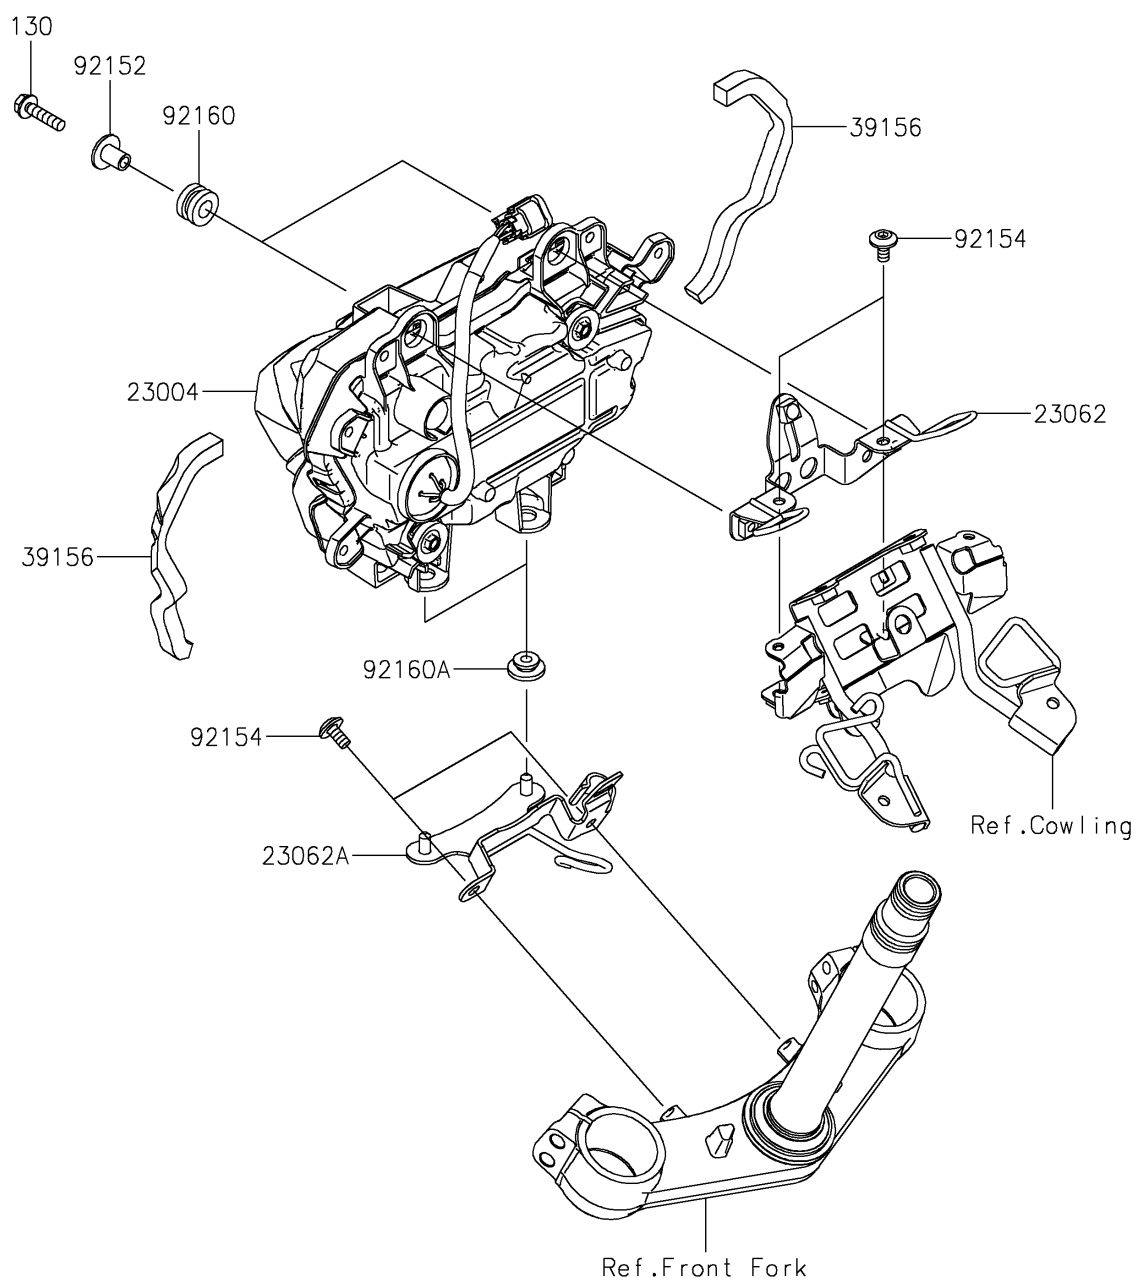

2026 Z500 ABS

PARTS DIAGRAM

Headlight(s)

Kawasaki

Let the Good Times Roll®

F2710

2026 Z500 ABS

PARTS LIST

Headlight(s)

Kawasaki

Let the Good Times Roll®

ITEM NAME

PART NUMBER

QUANTITY
