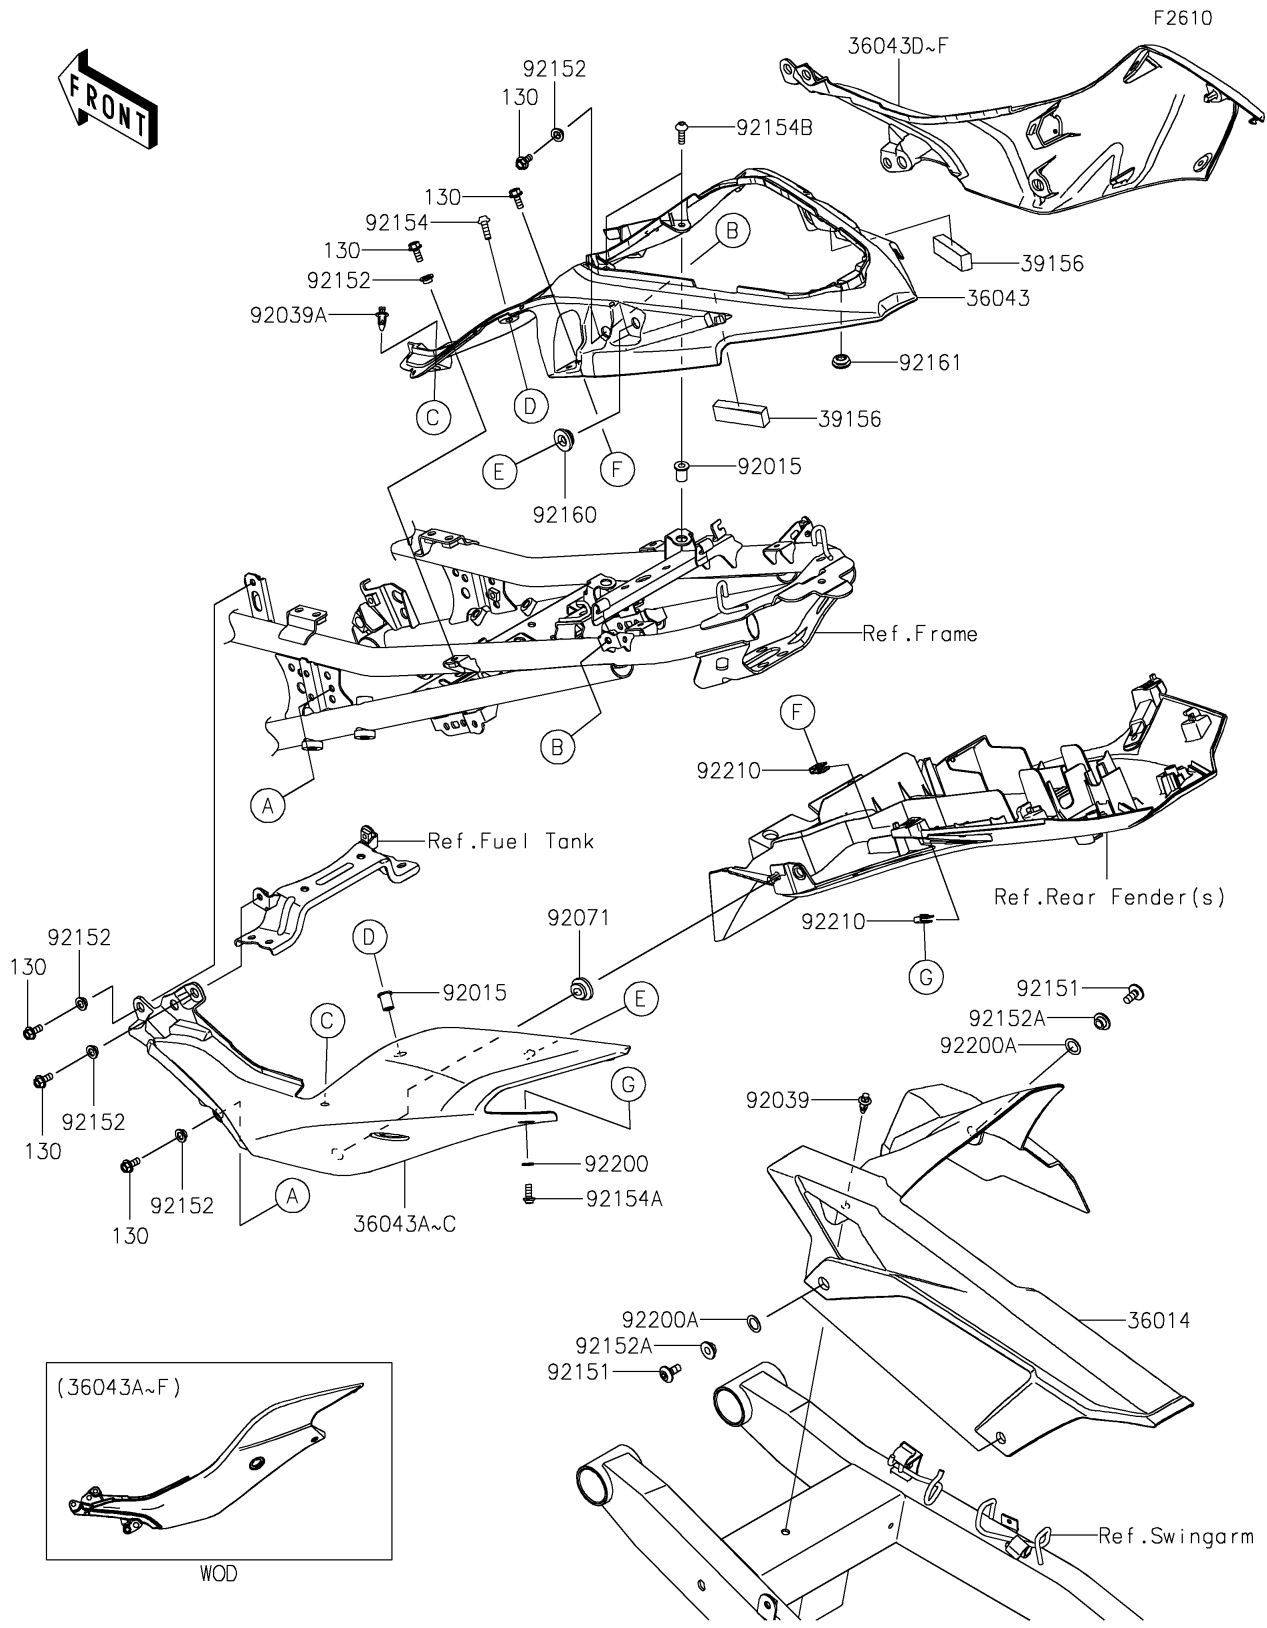

2024 Z500

PARTS DIAGRAM

Side Covers/Chain Cover

2024 Z500

PARTS LIST

Side Covers/Chain Cover

ITEM NAME	PART NUMBER	QUANTITY
CASE-CHAIN (Ref # 36014)	36014-0571	1
COVER-TAIL,CNT (Ref # 36043)	36043-0001	1
COVER-TAIL,LH,C.L.GREEN (Ref # 36043A)	36043-0002-51P	1
COVER-TAIL,RH,C.L.GREEN (Ref # 36043D)	36043-0003-51P	1
PAD,50X10X15 (Ref # 39156)	39156-2932	2
NUT,WELL,5MM (Ref # 92015)	92015-1757	4
RIVET (Ref # 92039)	92039-0060	1
RIVET (Ref # 92039A)	92039-0709	2
GROMMET,20X24X7.5 (Ref # 92071)	92071-0766	2
BOLT,SOCKET,6X14 (Ref # 92151)	92151-1654	3
COLLAR,6X8X4.5 (Ref # 92152)	92152-2395	10
COLLAR,6.5X10X5.9 (Ref # 92152A)	92152-2486	3
BOLT,SOCKET,5X16 (Ref # 92154)	92154-1701	2
BOLT,SOCKET,5X12 (Ref # 92154A)	92154-4289	2
BOLT,SOCKET,5X16 (Ref # 92154B)	92154-4294	2
DAMPER (Ref # 92160)	92160-1613	2
DAMPER (Ref # 92161)	92161-0631	1
WASHER,5.2X10X1 (Ref # 92200)	92200-2286	2
WASHER,10.4X15.9X0.5 (Ref # 92200A)	92200-2525	3
NUT (Ref # 92210)	92210-0571	4
BOLT-FLANGED,5X12 (Ref # 130)	130BA0512	12