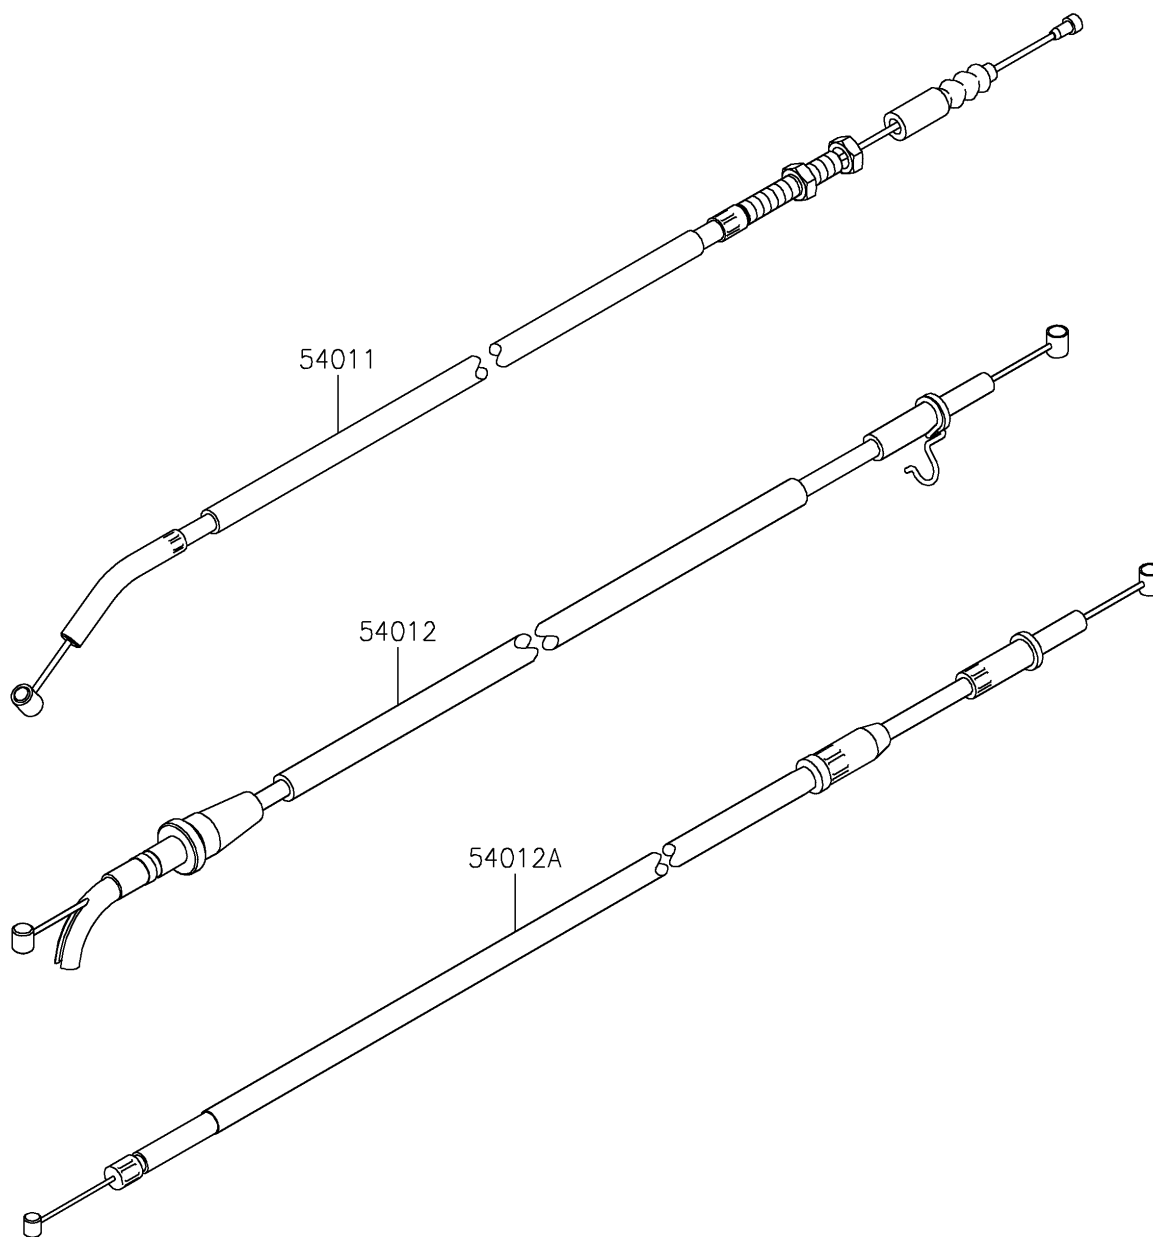

2024 Z500

PARTS DIAGRAM

Cables

Kawasaki

Let the Good Times Roll®

F2540