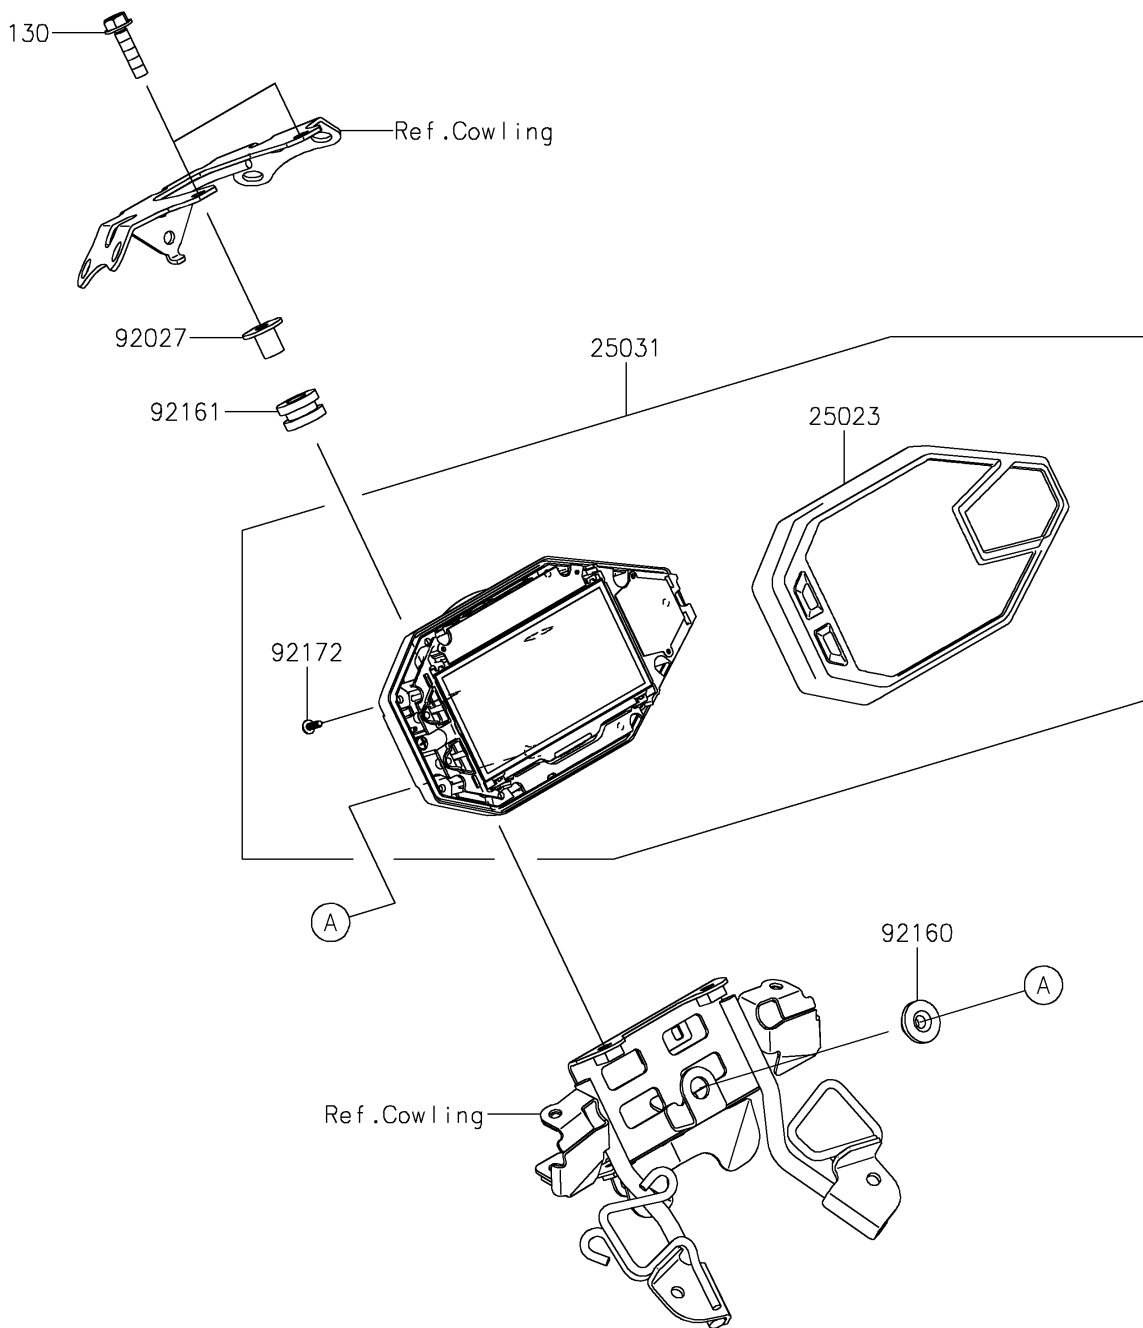

2024 Z500

PARTS DIAGRAM

Meter(s)

Kawasaki

Let the Good Times Roll®

F2530

2024 Z500

PARTS LIST

Meter(s)

ITEM NAME

PART NUMBER

QUANTITY
