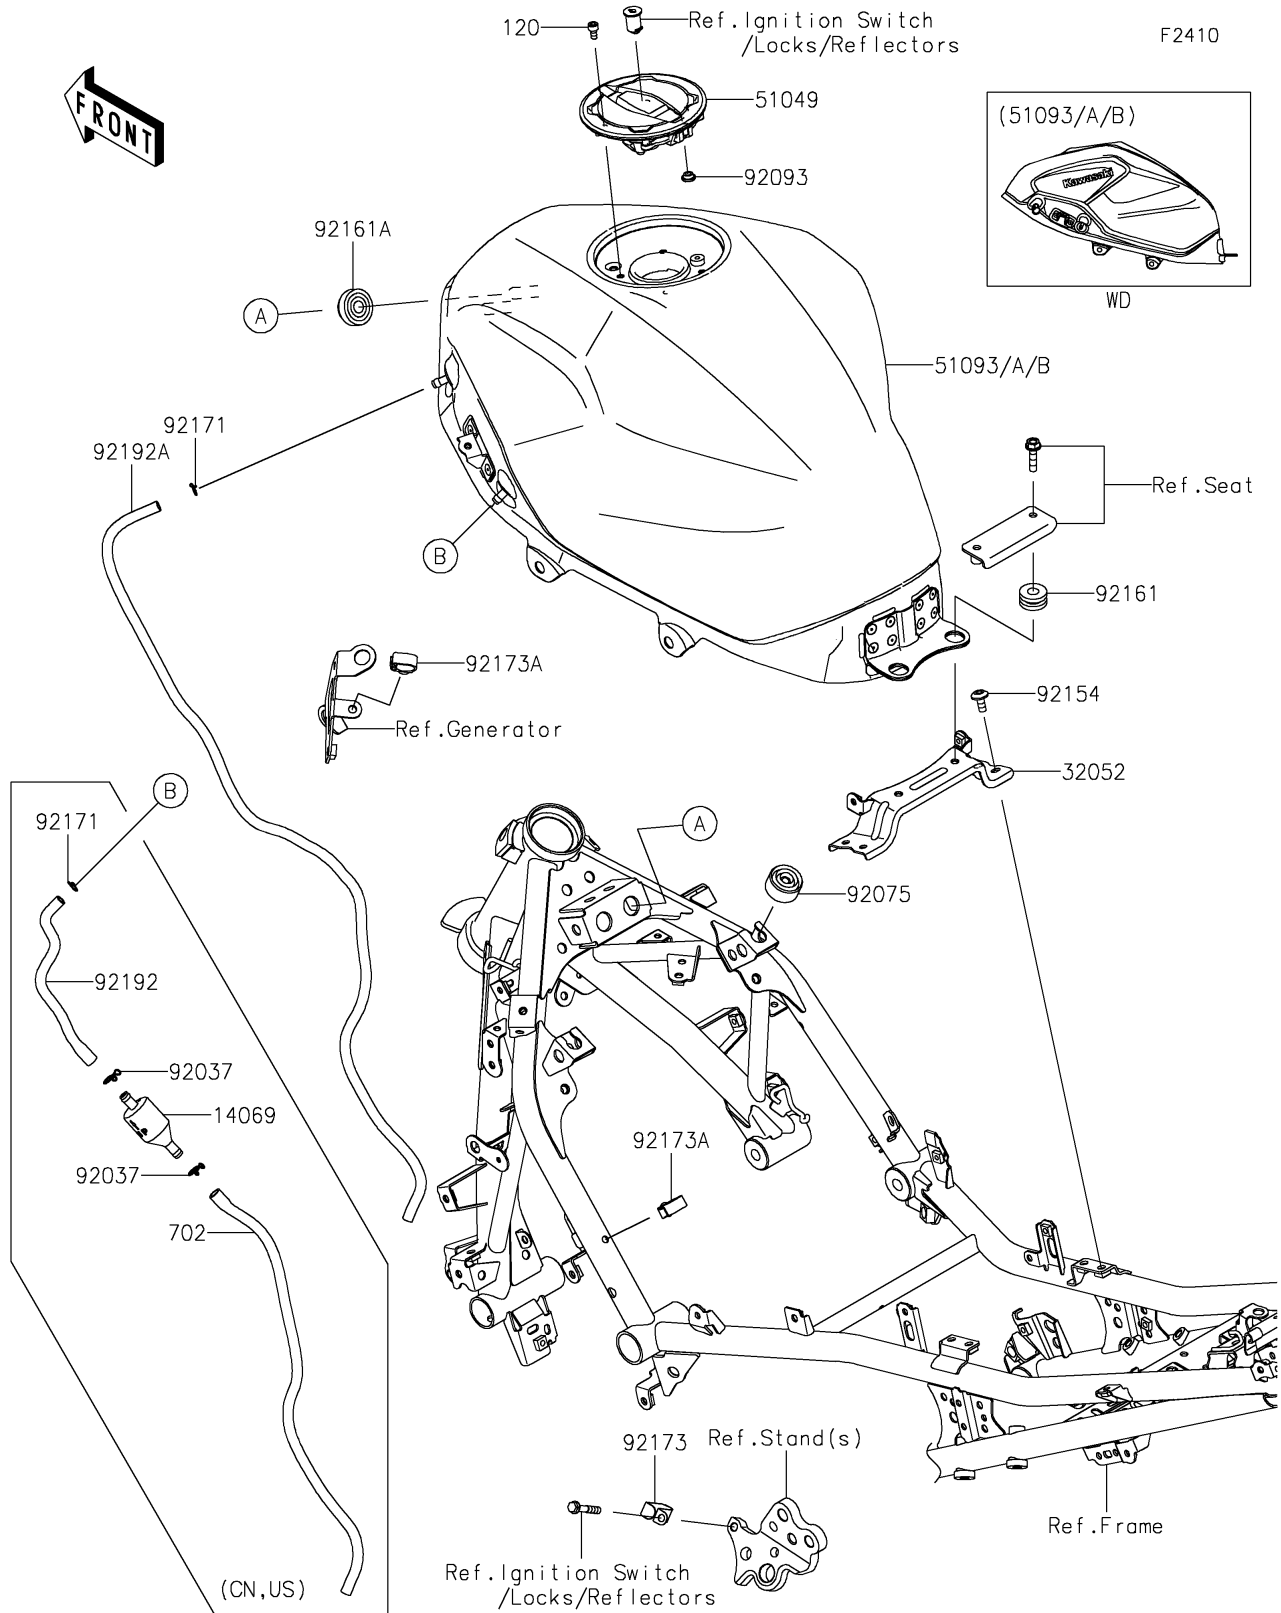

2024 Z500

PARTS DIAGRAM

Fuel Tank

2024 Z500

PARTS LIST

Fuel Tank

ITEM NAME	PART NUMBER	QUANTITY
BREATHER,FUEL TANK (Ref # 14069)	14069-1004	1
BRACKET-TANK (Ref # 32052)	32052-0809	1
CAP-TANK,FUEL (Ref # 51049)	51049-0756	1
TANK-COMP-FUEL,C.L.GREEN (Ref # 51093)	51093-5327-51P	1
CLAMP,TUBE (Ref # 92037)	92037-147	2
DAMPER (Ref # 92075)	92075-015	2
SEAL,FUEL TANK CAP (Ref # 92093)	92093-1030	1
BOLT,SOCKET,6X14 (Ref # 92154)	92154-0932	4
DAMPER,10X24X12 (Ref # 92161)	92161-0927	2
DAMPER,10X32X17 (Ref # 92161A)	92161-1980	2
CLAMP,8X0.7 (Ref # 92171)	92171-1973	1
CLAMP (Ref # 92173)	92173-0833	1
CLAMP,HOLDER CLIP (Ref # 92173A)	92173-0868	2
TUBE,6X9X200 (Ref # 92192)	92192-1824	1
TUBE,DRAIN,6X9X810 (Ref # 92192A)	92192-1860	1
BOLT-SOCKET,5X12 (Ref # 120)	120CA0512	4
TUBE-RUBBER,6X9X450 (Ref # 702)	702A06450	1
CLAMP,8X0.7 (Ref # 92171)	92171-1973	2