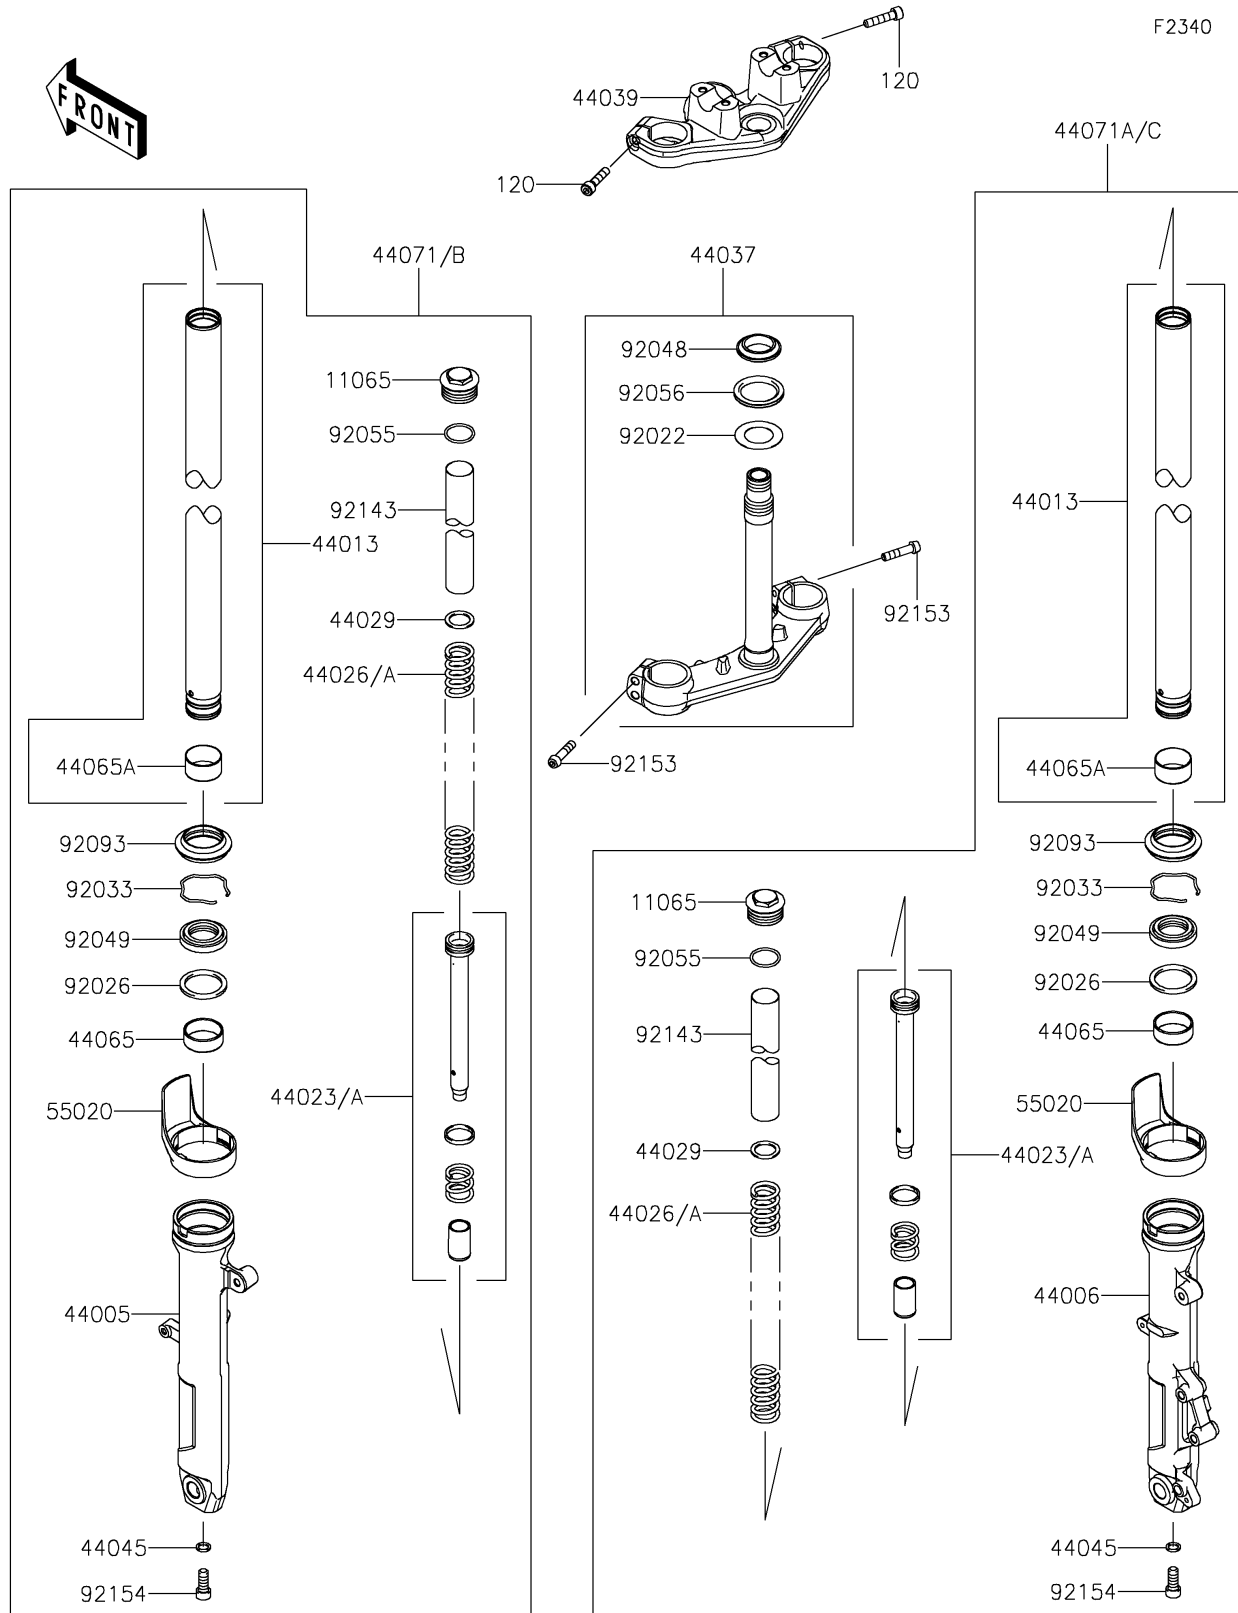

2024 Z500

PARTS DIAGRAM

Front Fork

2024 Z500

PARTS LIST

Front Fork

ITEM NAME

PART NUMBER

QUANTITY
