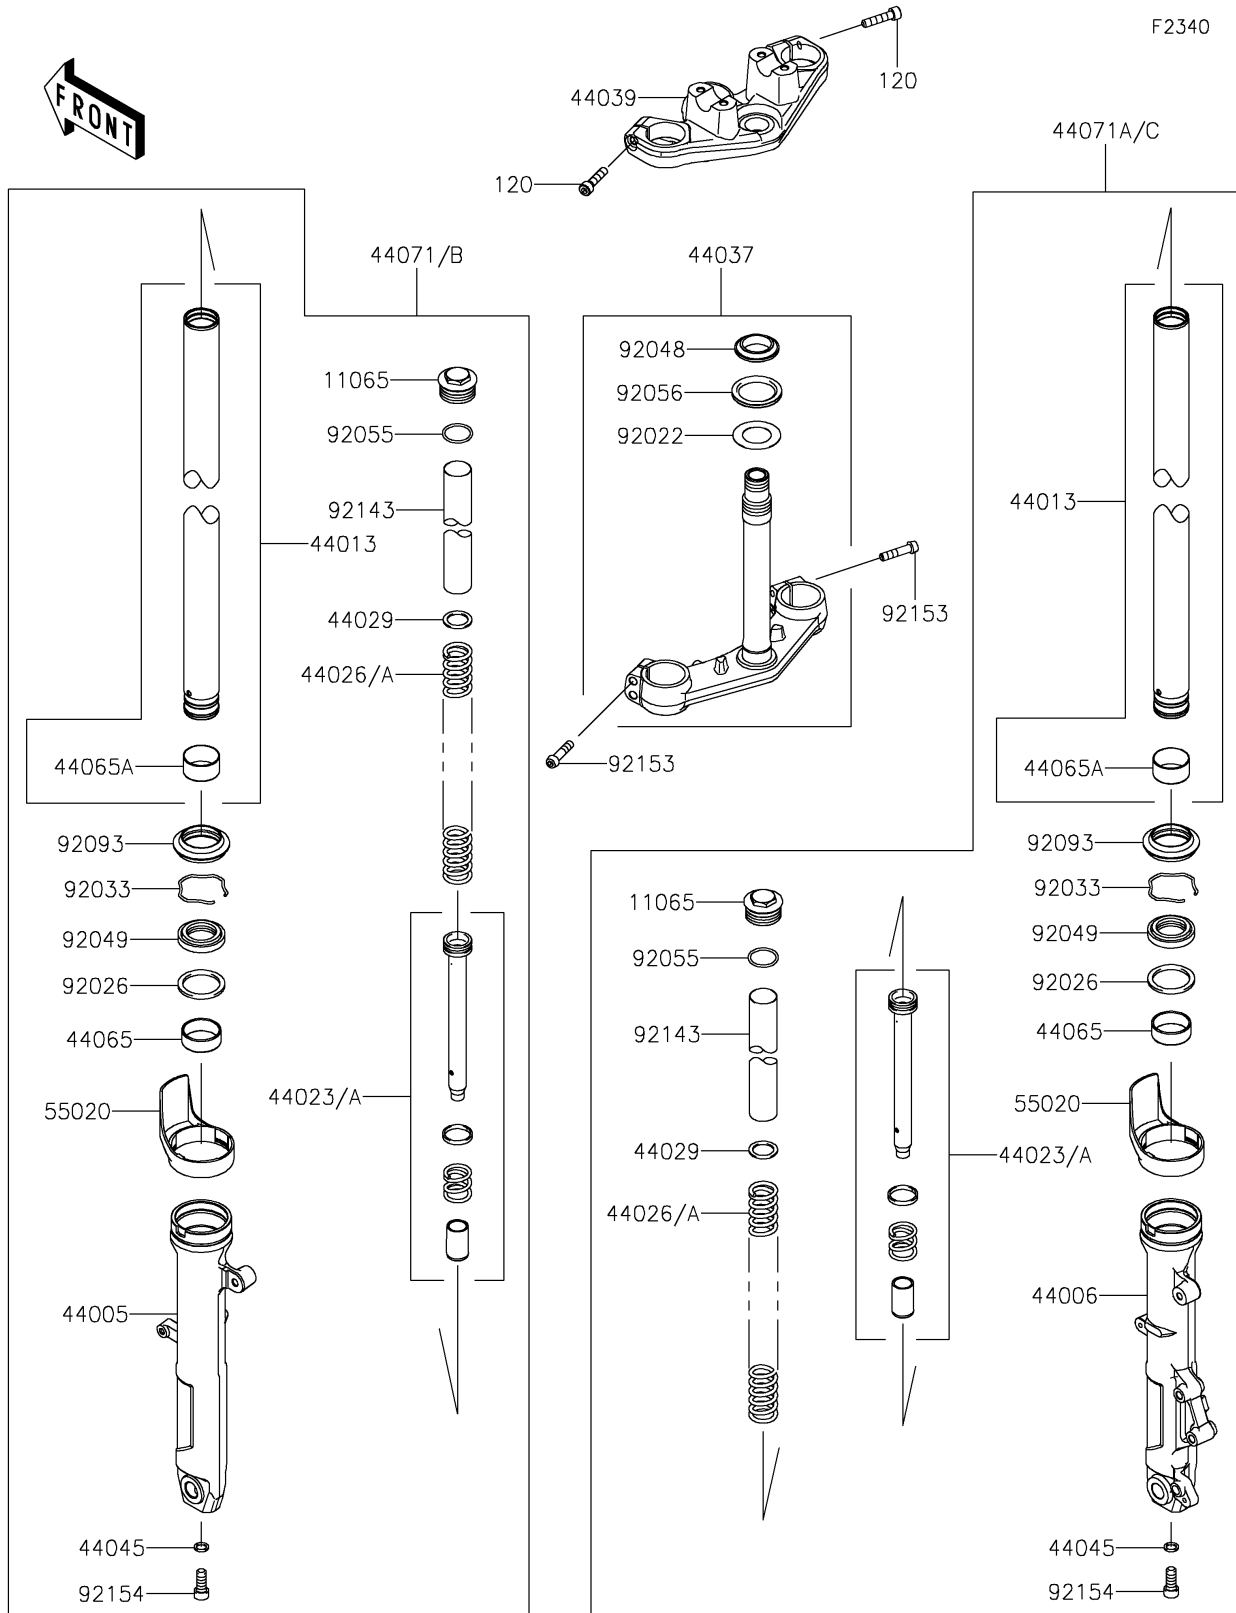

2024 Z500

PARTS DIAGRAM

Front Fork

2024 Z500

PARTS LIST

Front Fork

Kawasaki

Let the Good Times Roll®

ITEM NAME	PART NUMBER	QUANTITY
CAP (Ref # 11065)	11065-1286	2
PIPE-LEFT FORK OUTER,F.S.BLACK (Ref # 44005)	44005-0119-18R	1
PIPE-RIGHT FORK OUTER,F.S.BLK (Ref # 44006)	44006-0116-18R	1
PIPE-FORK INNER (Ref # 44013)	44013-0338	2
CYLINDER-SET-FORK (Ref # 44023)	44023-0149	2
SPRING-FRONT FORK (Ref # 44026)	44026-0231	2
SEAT-FORK SPRING (Ref # 44029)	44029-1131	2
HOLDER-FORK UNDER,F.BLACK (Ref # 44037)	44037-0178-21	1
HOLDER-FORK UPPER (Ref # 44039)	44039-0183	1
GASKET,FORK CYLINDER BOLT (Ref # 44045)	44045-051	2
BUSHING-FRONT FORK,GUIDE (Ref # 44065)	44065-0030	2
BUSHING-FRONT FORK (Ref # 44065A)	44065-0036	2
DAMPER-ASSY,LH,F.S.BLACK (Ref # 44071)	44071-1331-22Q	1
DAMPER-ASSY,RH,F.S.BLACK (Ref # 44071A)	44071-1332-22Q	1
GUARD,FORK (Ref # 55020)	55020-0872	2
WASHER,30.5X50X0.6 (Ref # 92022)	92022-231	1
SPACER,FORK OUTER (Ref # 92026)	92026-1276	2
RING-SNAP (Ref # 92033)	92033-1222	2
RACE,STEERING STEM BEARING (Ref # 92048)	92048-0048	1
SEAL-OIL (Ref # 92049)	92049-0807	2
RING-O,FORK TOP (Ref # 92055)	92055-1420	2
SEAL-OIL,STEERING STEM (Ref # 92056)	92056-003	1
SEAL,DUST (Ref # 92093)	92093-0717	2
COLLAR,FORK,L=200 (Ref # 92143)	92143-1611	2
BOLT,SOCKET,8X35 (Ref # 92153)	92153-0854	4
BOLT (Ref # 92154)	92154-2551	2
BOLT-SOCKET,8X35 (Ref # 120)	120CC0835	2