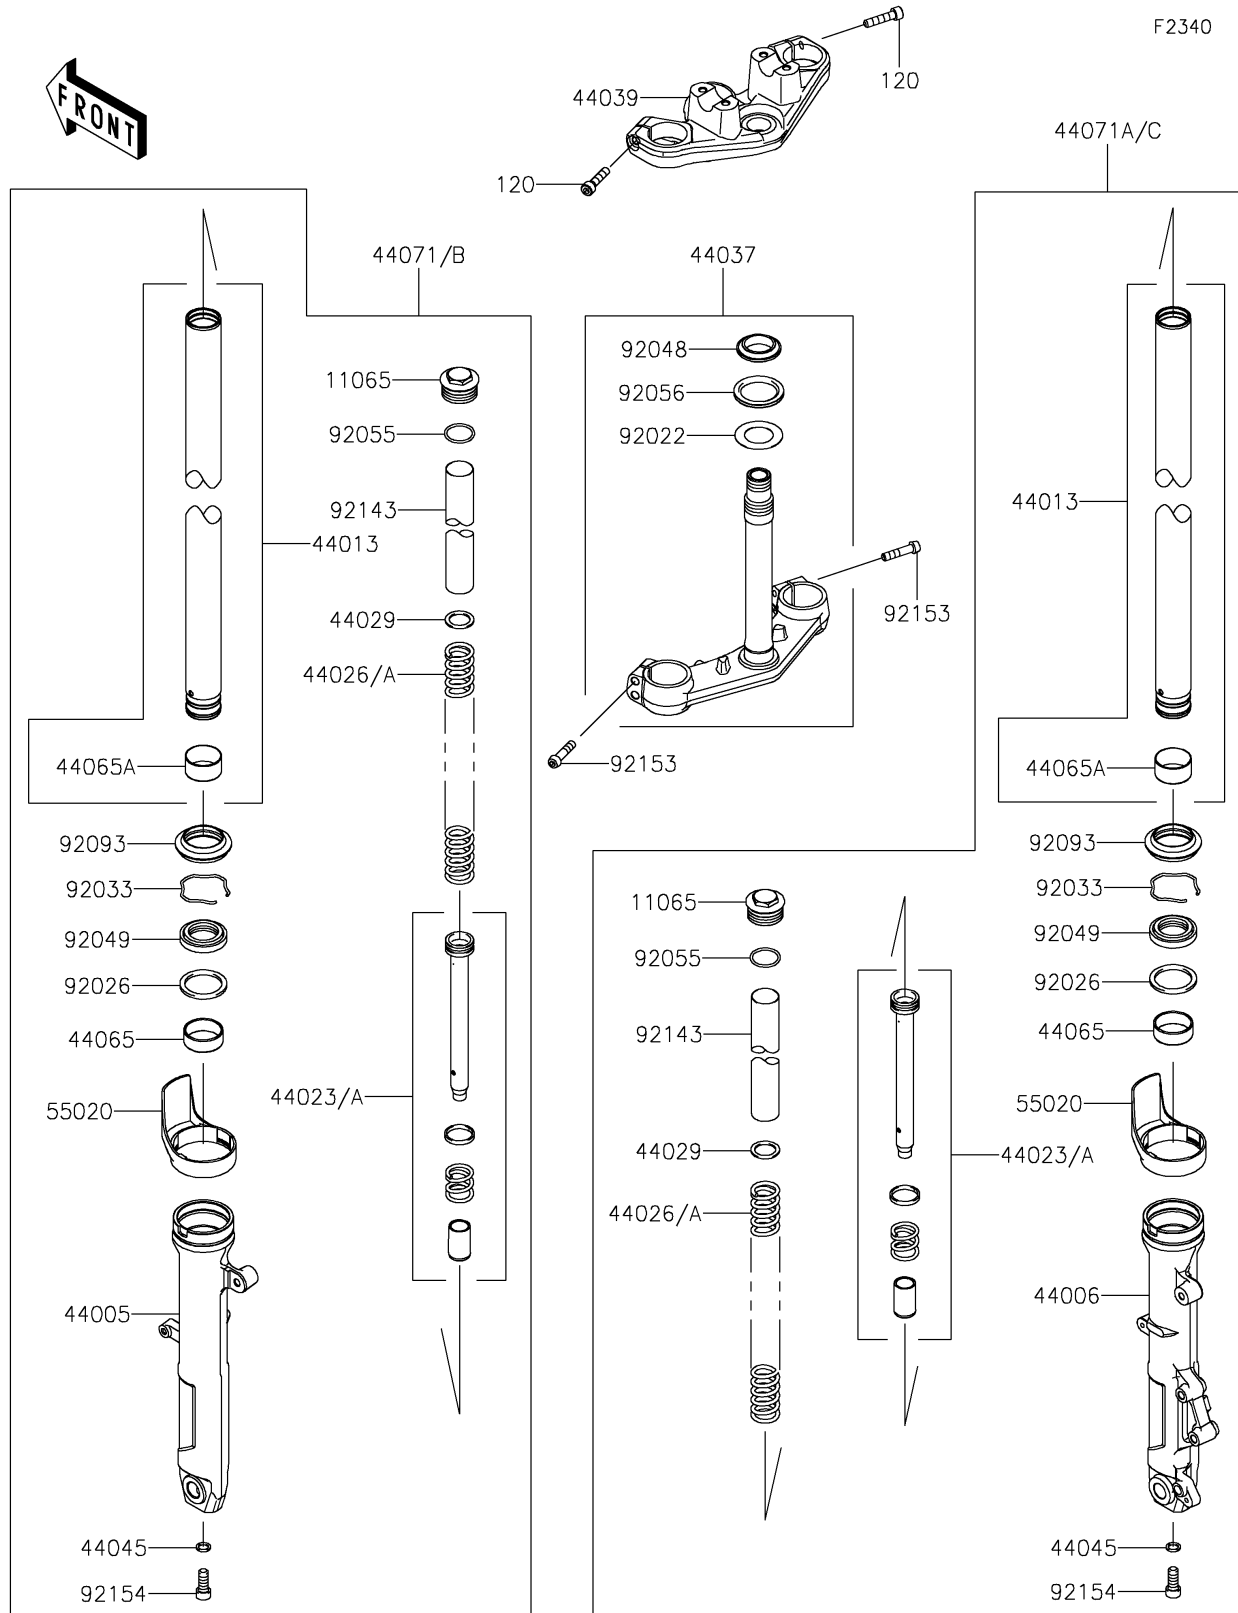

2024 Z500 ABS

PARTS DIAGRAM

Front Fork

2024 Z500 ABS

PARTS LIST

Front Fork

ITEM NAME

PART NUMBER

QUANTITY
