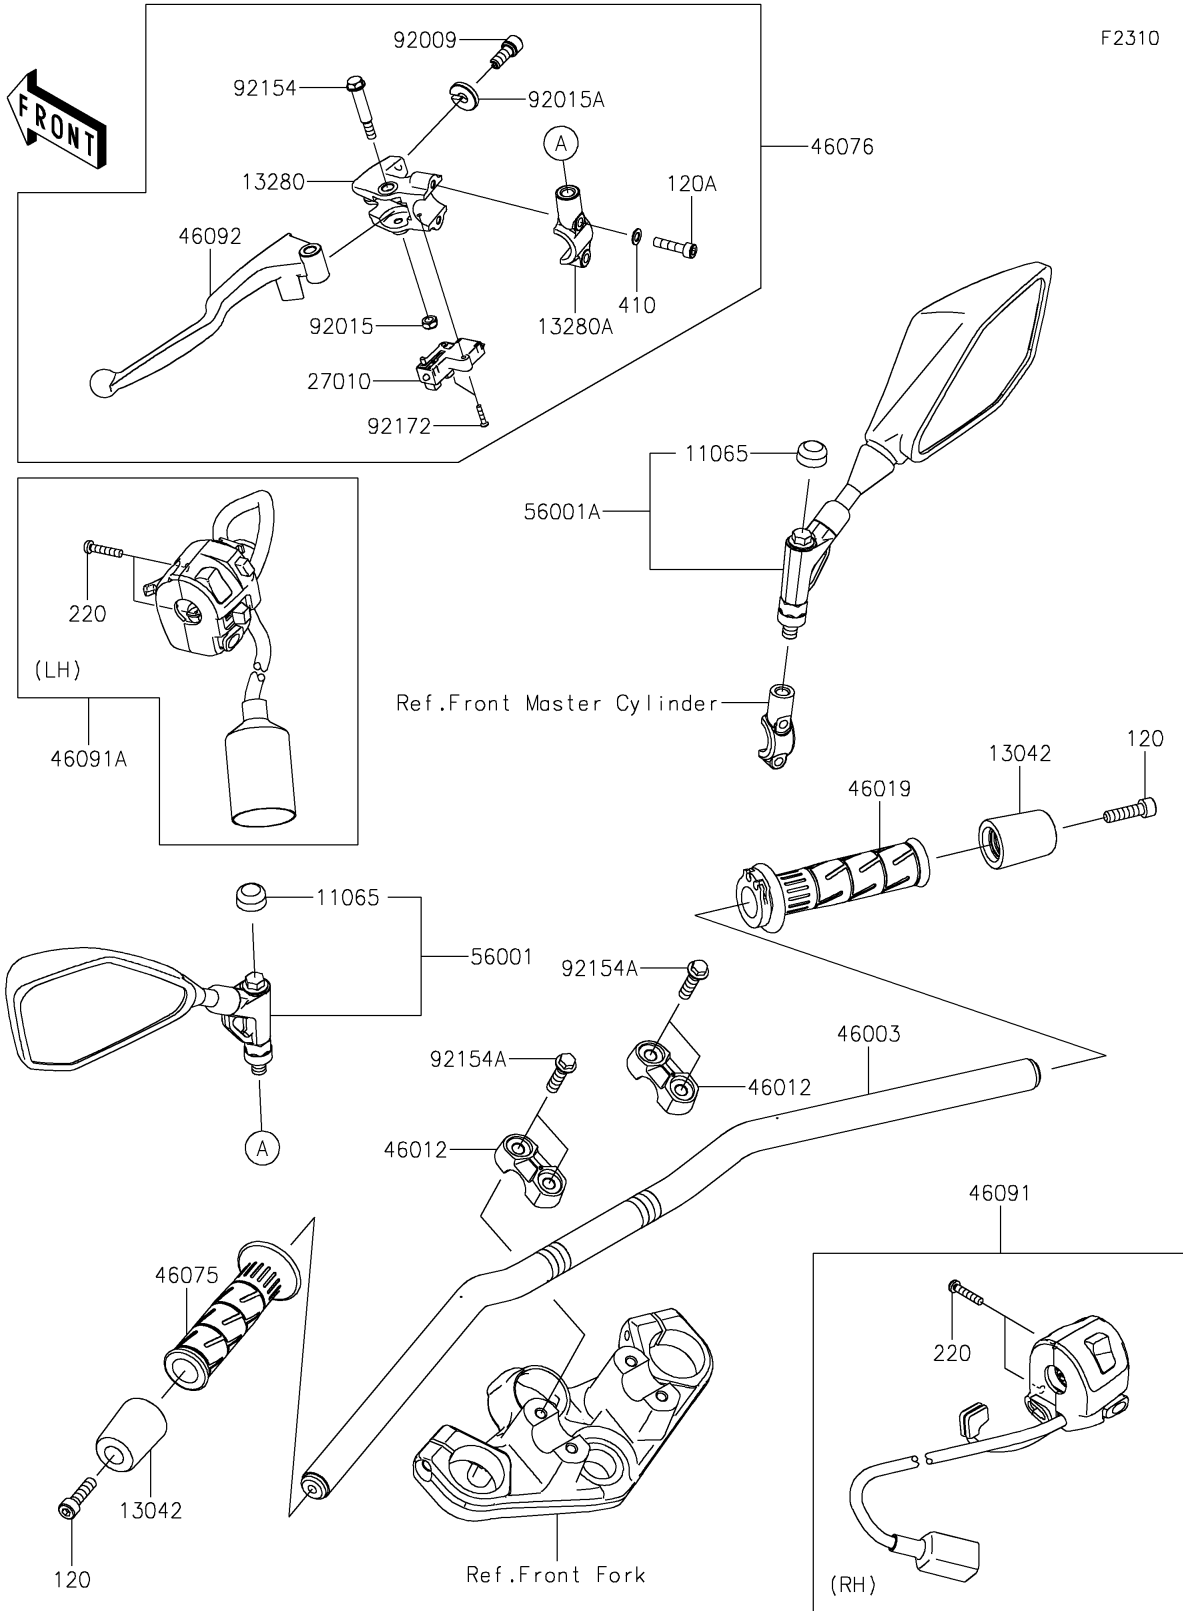

2024 Z500

PARTS DIAGRAM

Handlebar

2024 Z500

PARTS LIST

Handlebar

Kawasaki

Let the Good Times Roll®

ITEM NAME

PART NUMBER

QUANTITY
