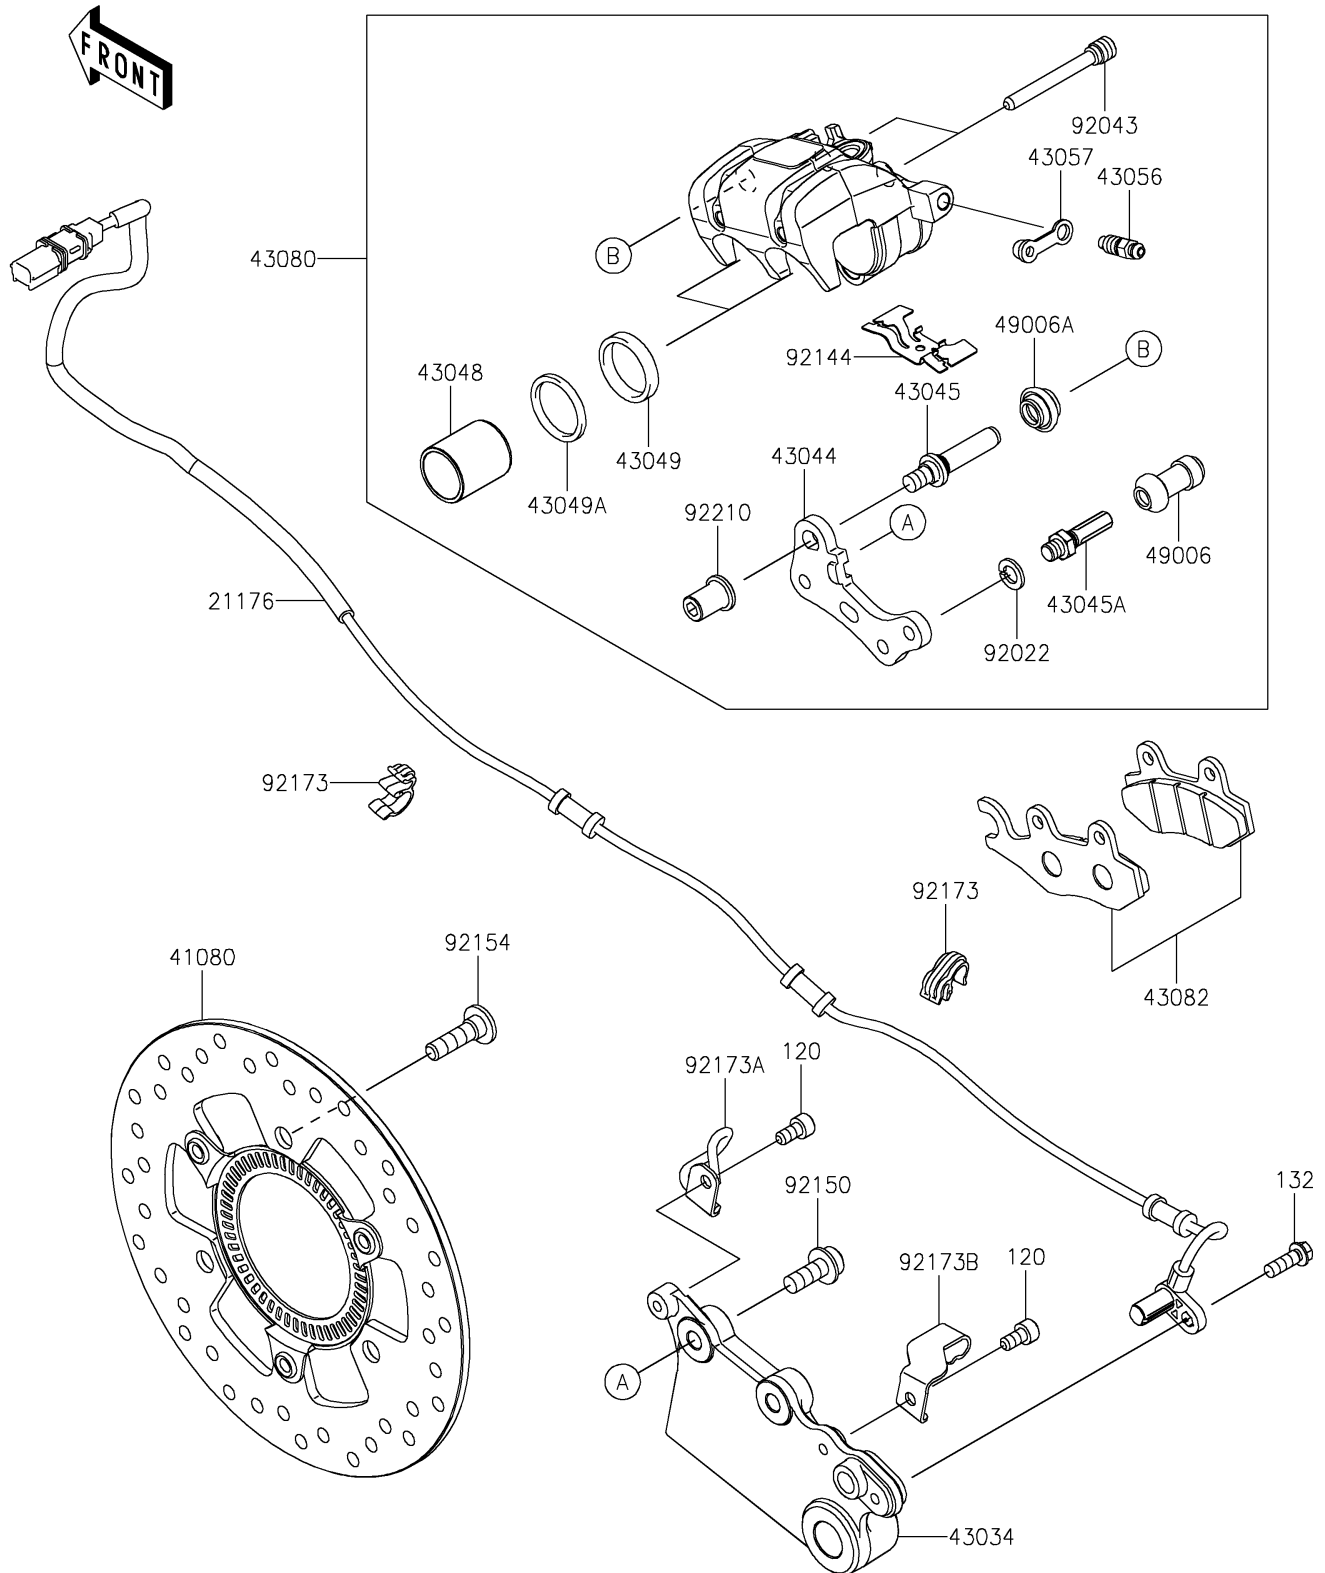

2024 Z500

PARTS DIAGRAM

Rear Brake

F2294

2024 Z500

PARTS LIST

Rear Brake

ITEM NAME

PART NUMBER

QUANTITY
