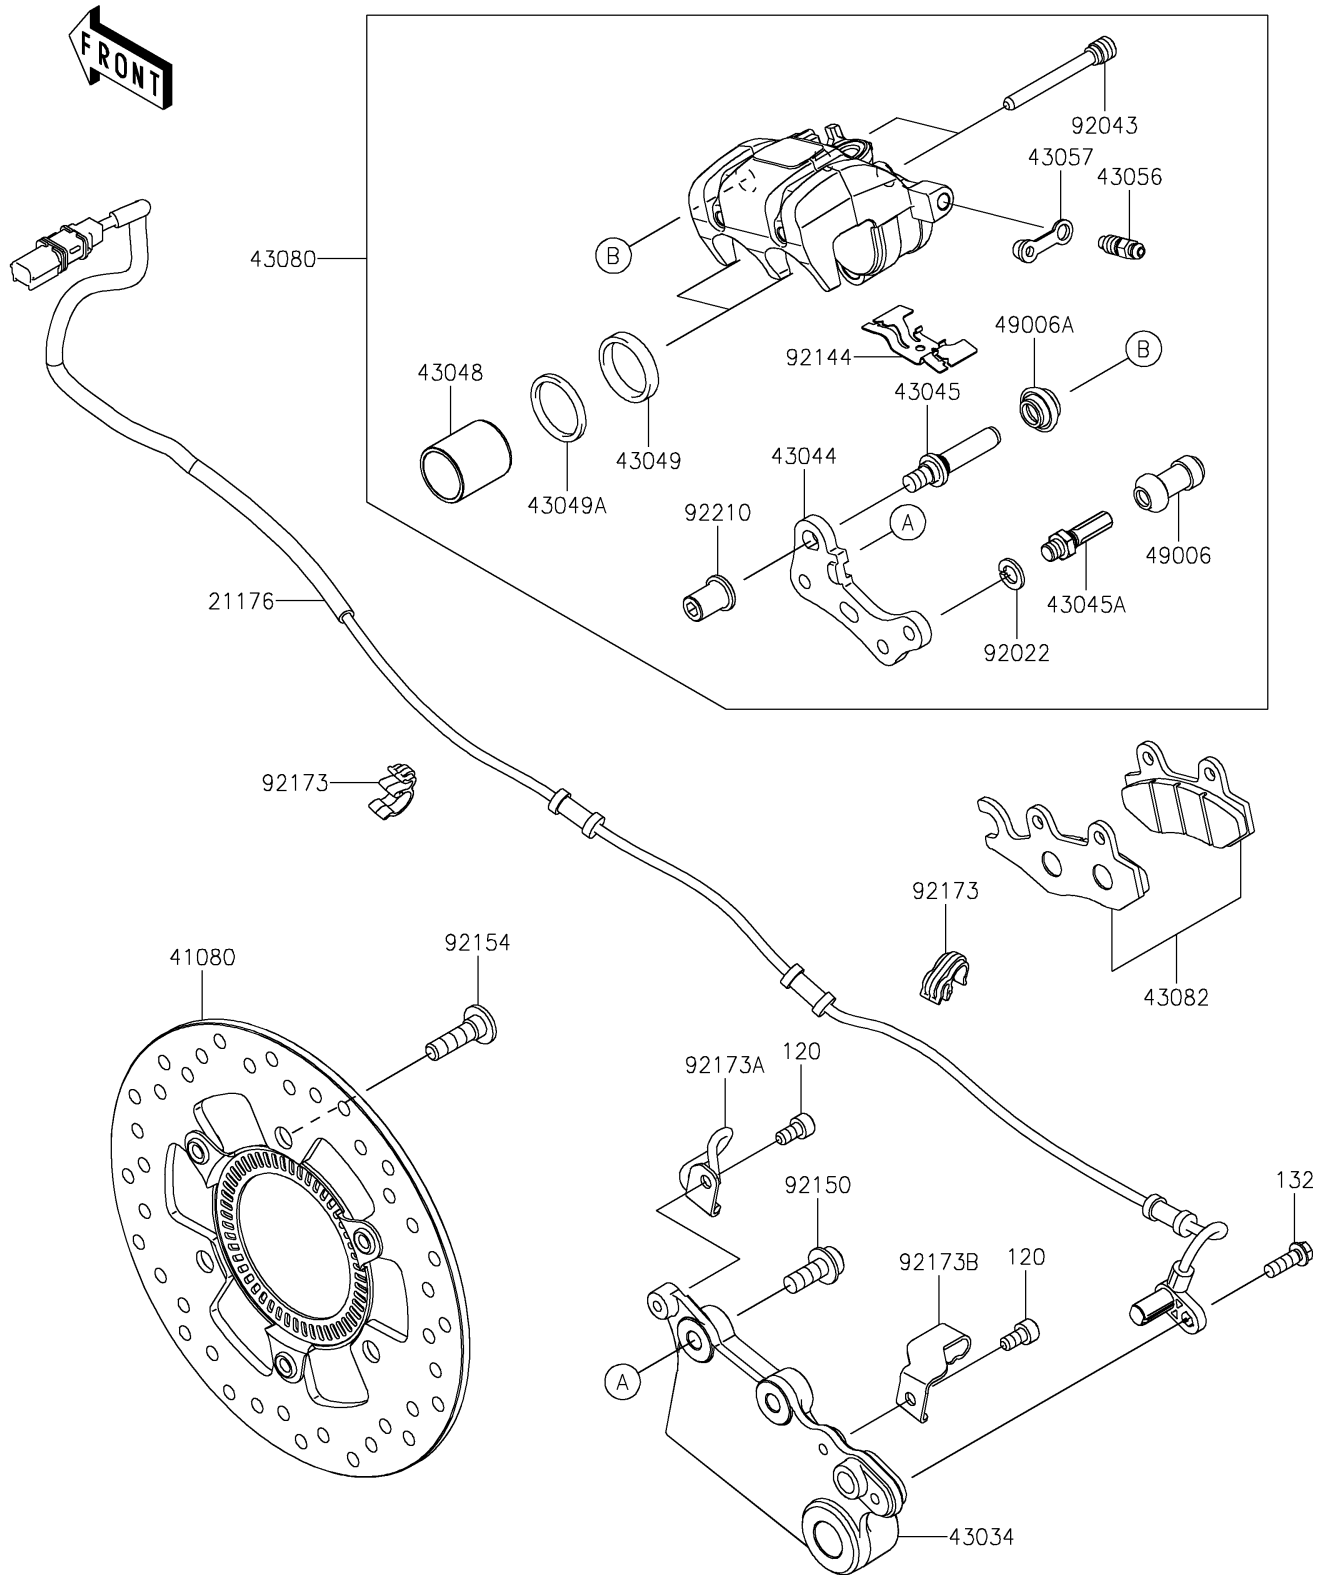

2024 Z500 ABS

PARTS DIAGRAM

Rear Brake

F2294

2024 Z500 ABS

PARTS LIST

Rear Brake

ITEM NAME	PART NUMBER	QUANTITY
-----------	-------------	----------
