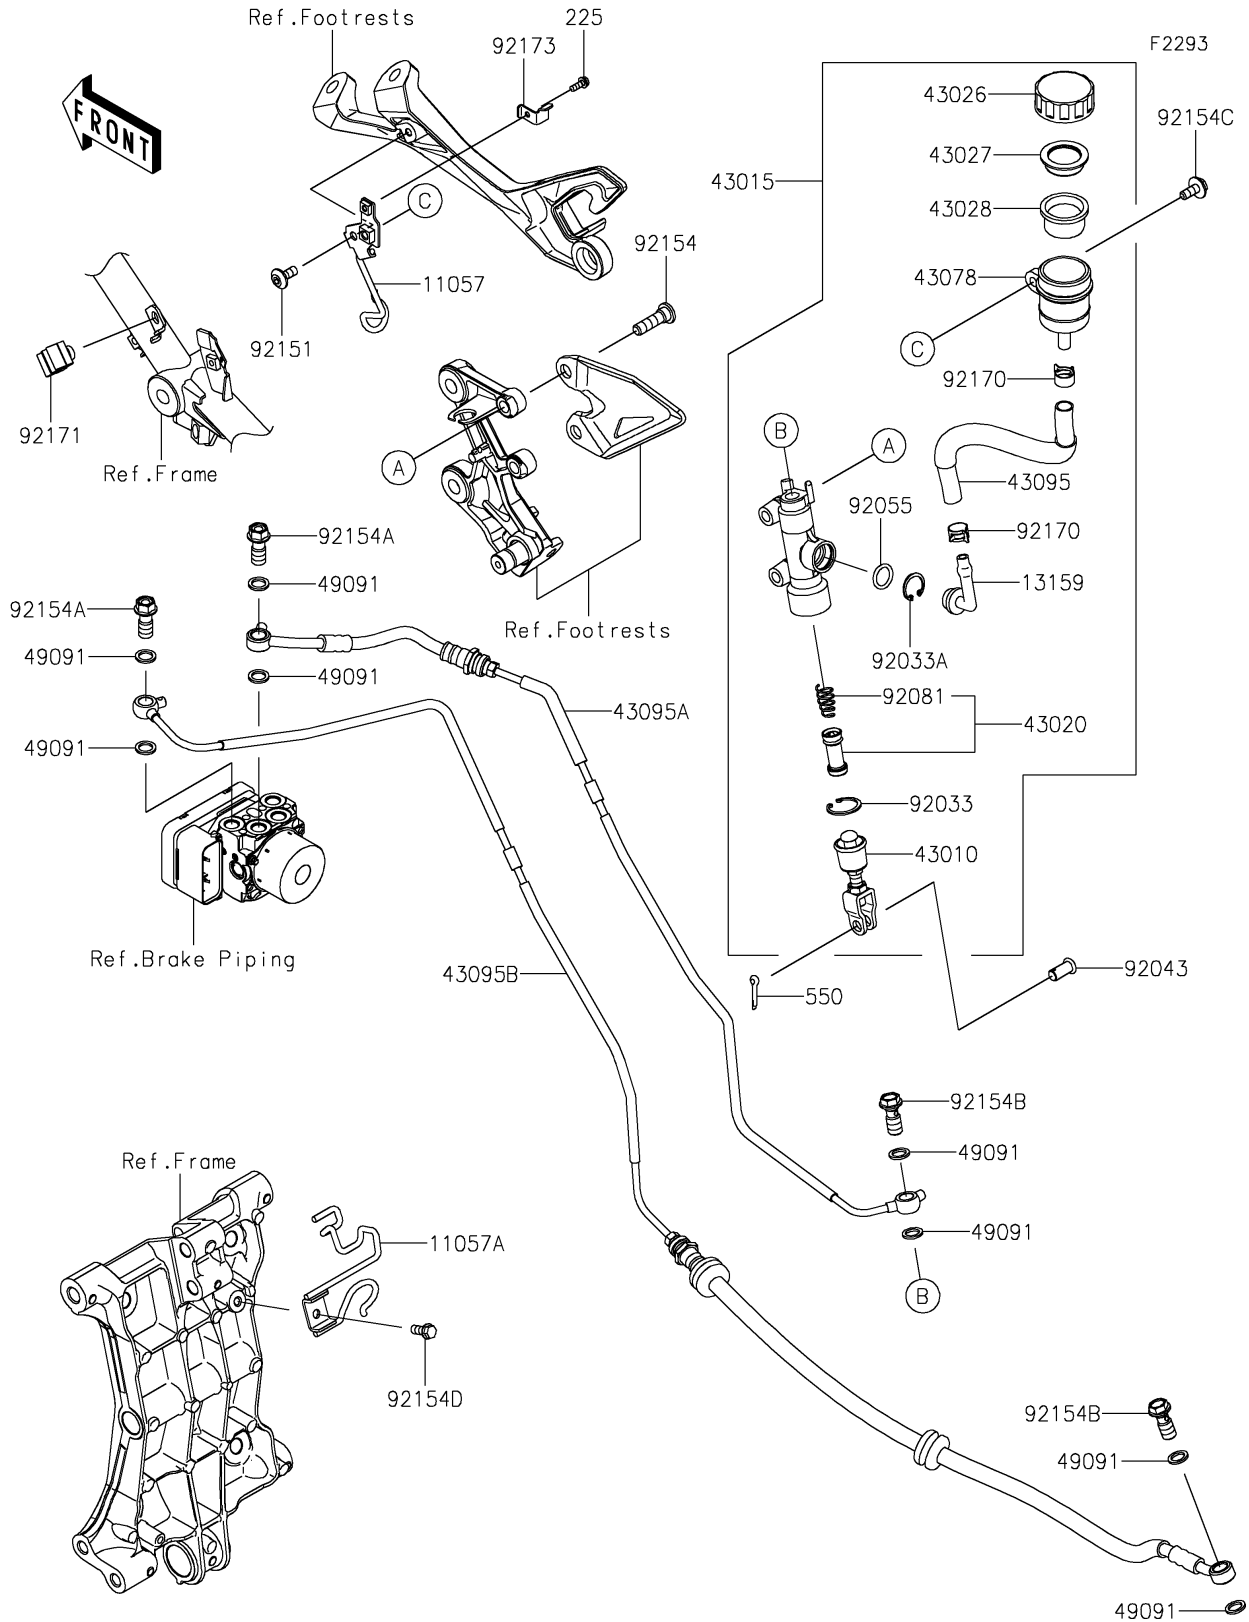

2025 Z500 ABS

PARTS DIAGRAM

Rear Master Cylinder

2025 Z500 ABS

PARTS LIST

Rear Master Cylinder

ITEM NAME

PART NUMBER

QUANTITY
