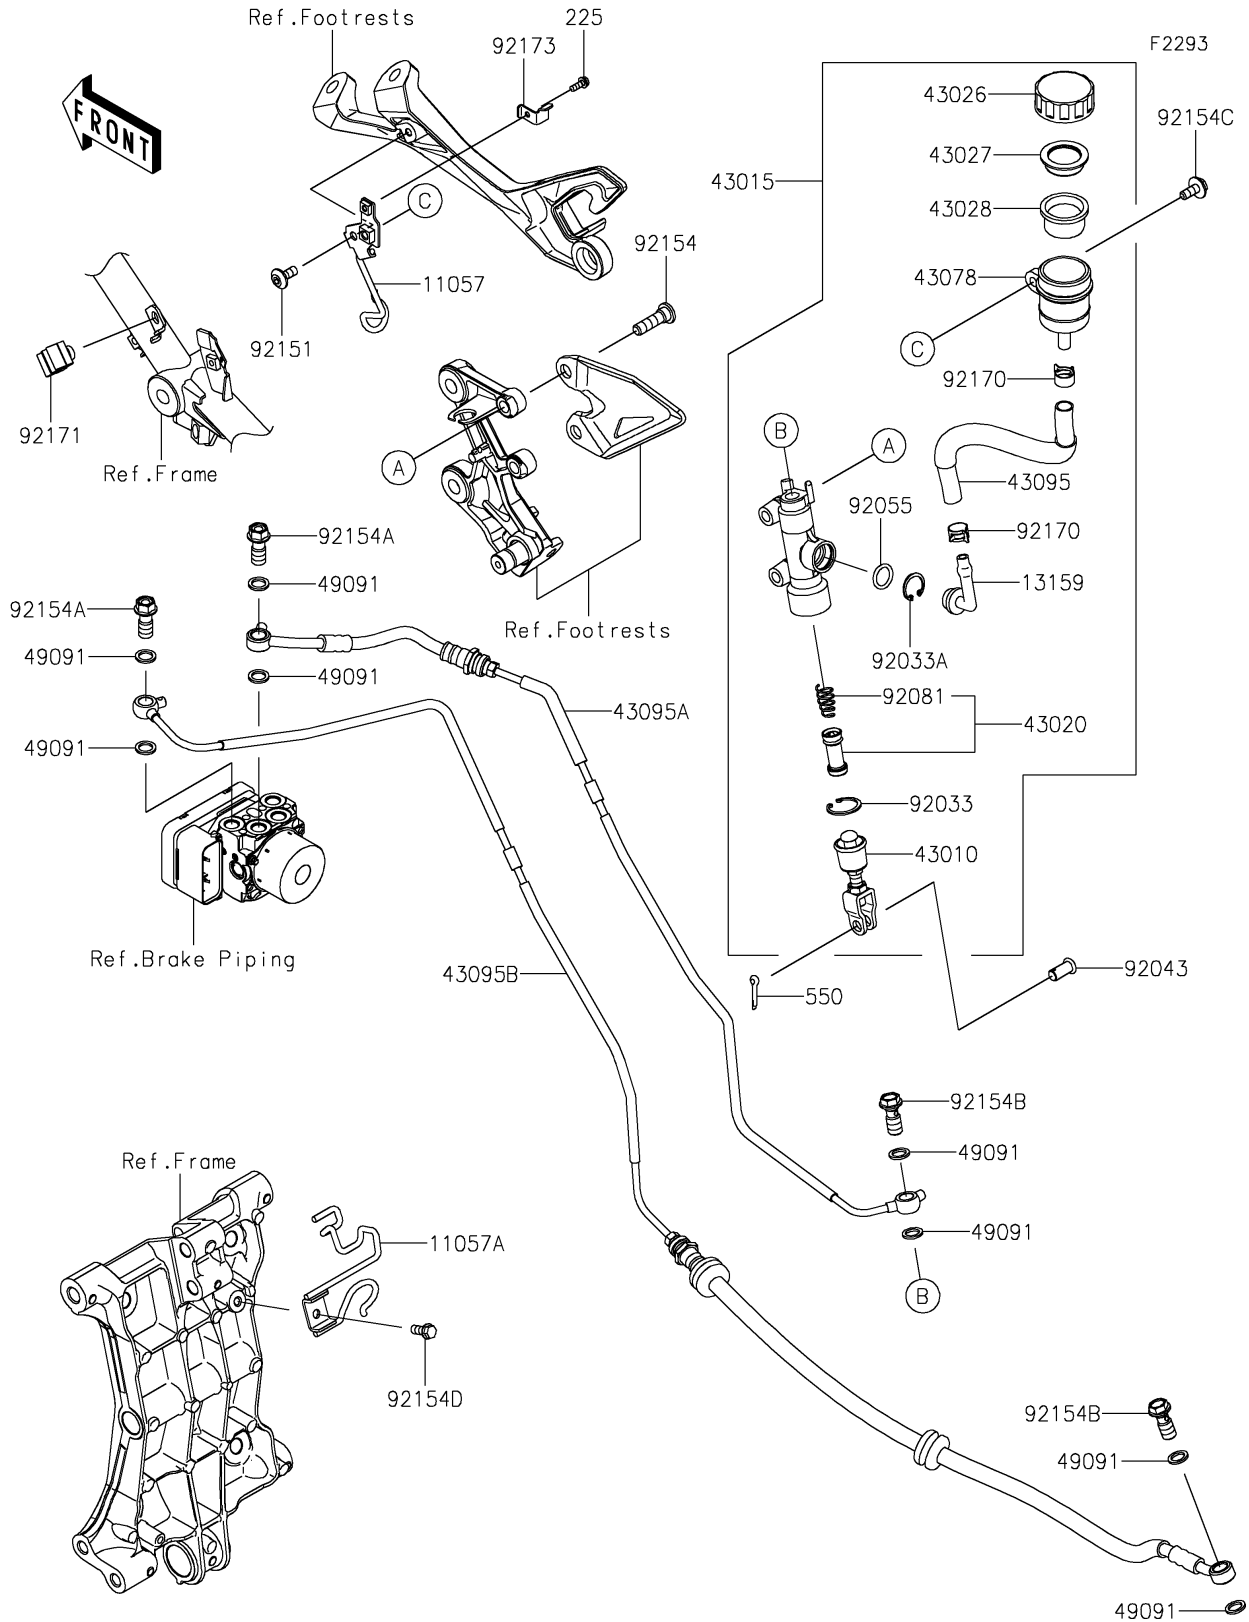

2024 Z500 ABS

PARTS DIAGRAM

Rear Master Cylinder

2024 Z500 ABS

PARTS LIST

Rear Master Cylinder

ITEM NAME	PART NUMBER	QUANTITY
-----------	-------------	----------