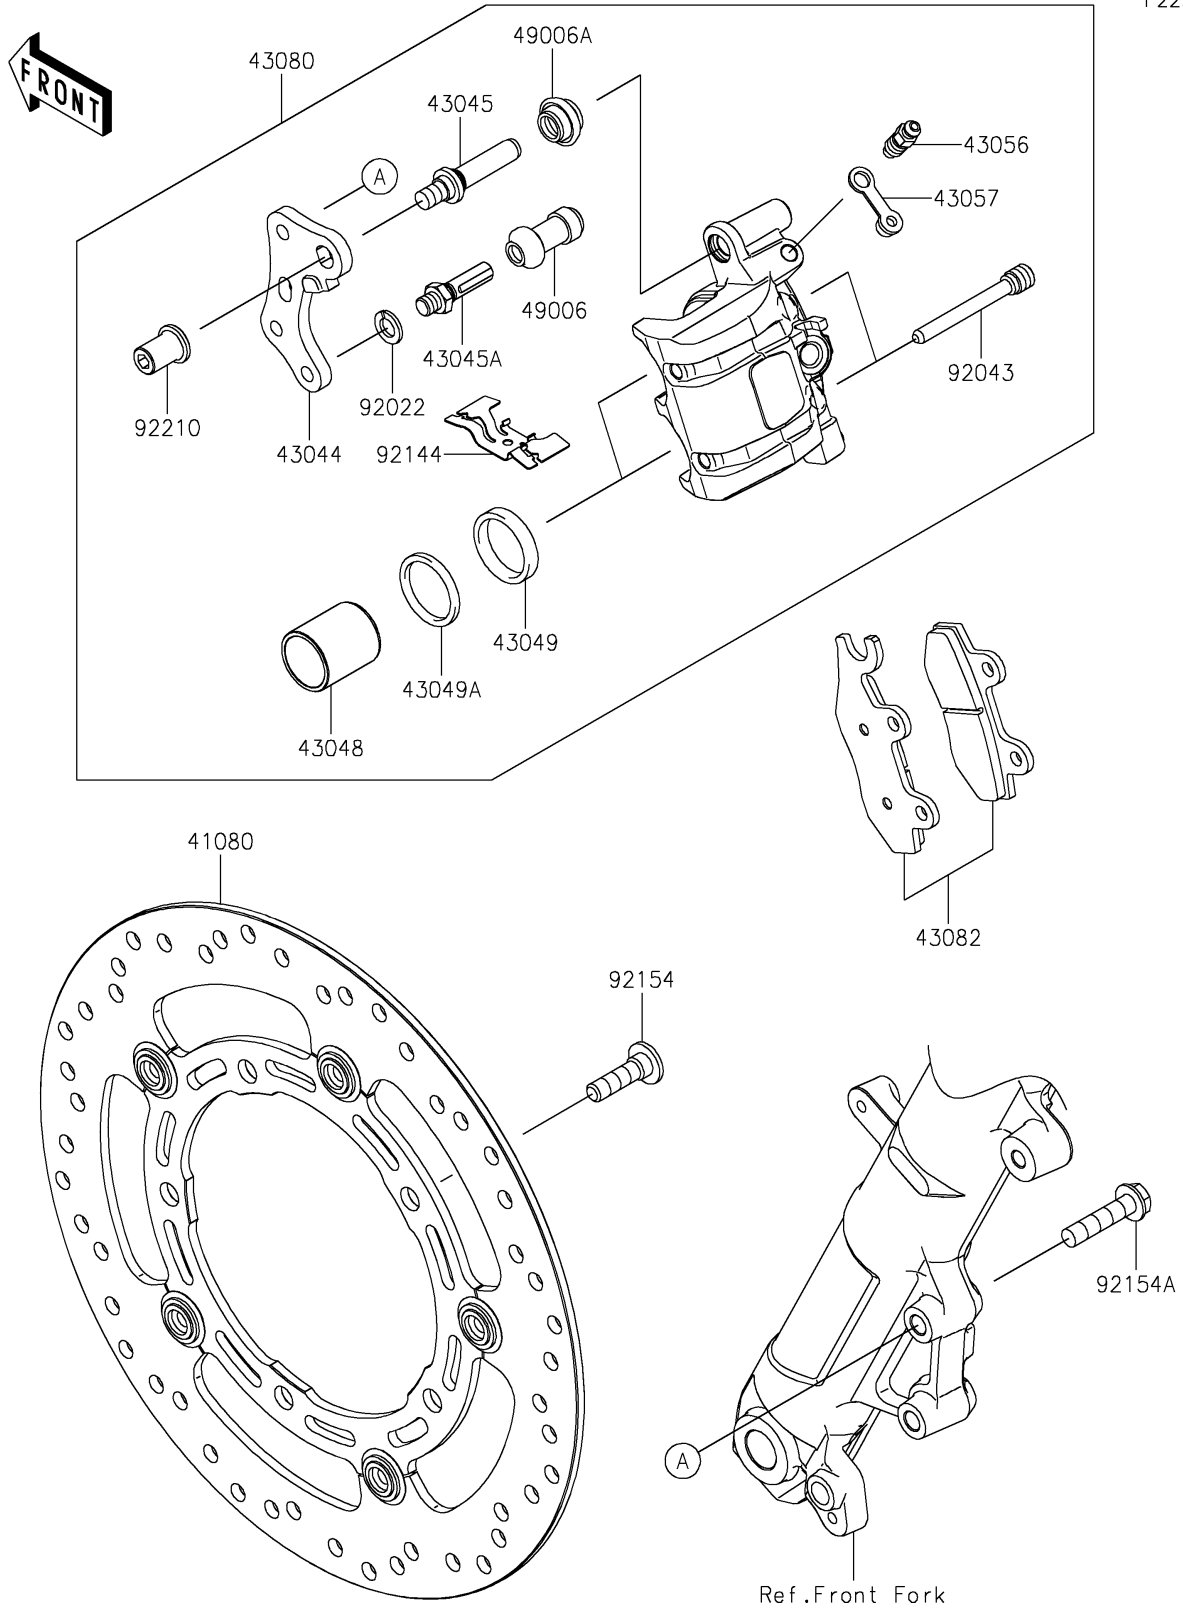

2024 Z500

PARTS DIAGRAM

Front Brake

F2292

2024 Z500

PARTS LIST

Front Brake

ITEM NAME	PART NUMBER	QUANTITY
-----------	-------------	----------
