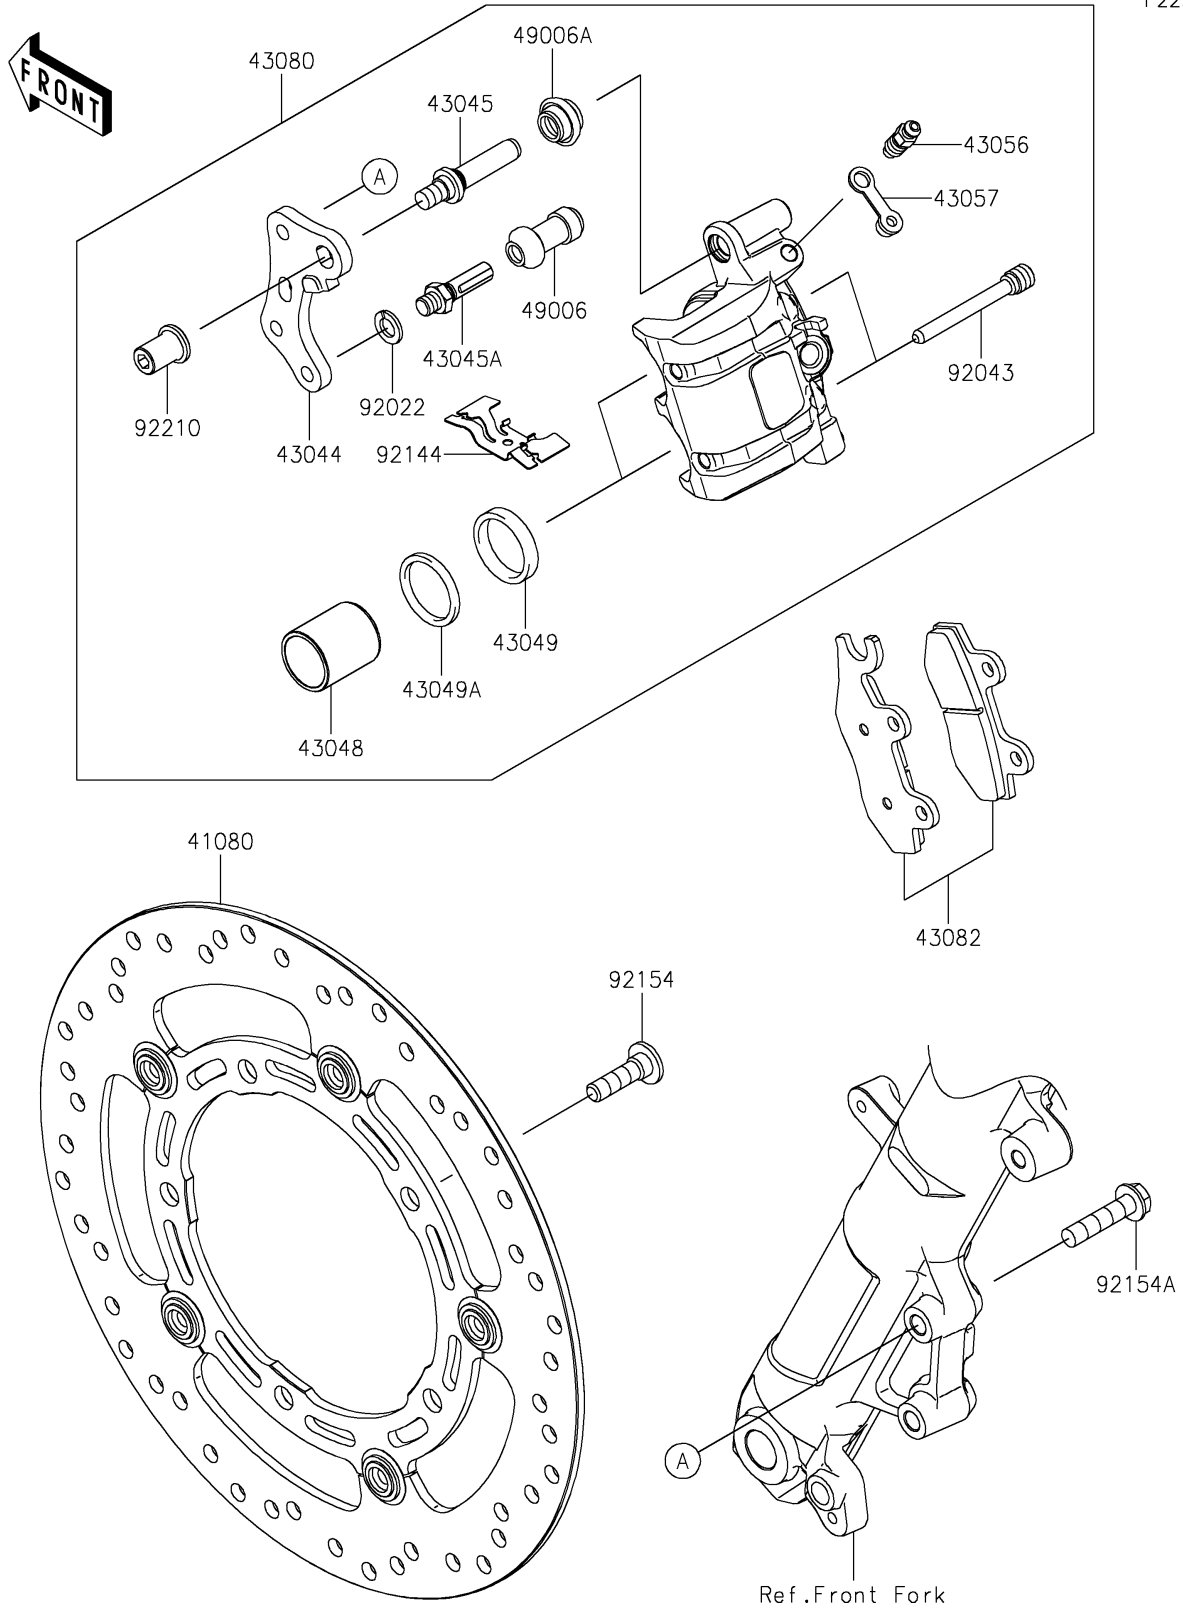

2024 Z500 ABS

PARTS DIAGRAM

Front Brake

F2292

2024 Z500 ABS

PARTS LIST

Front Brake

ITEM NAME

PART NUMBER

QUANTITY
