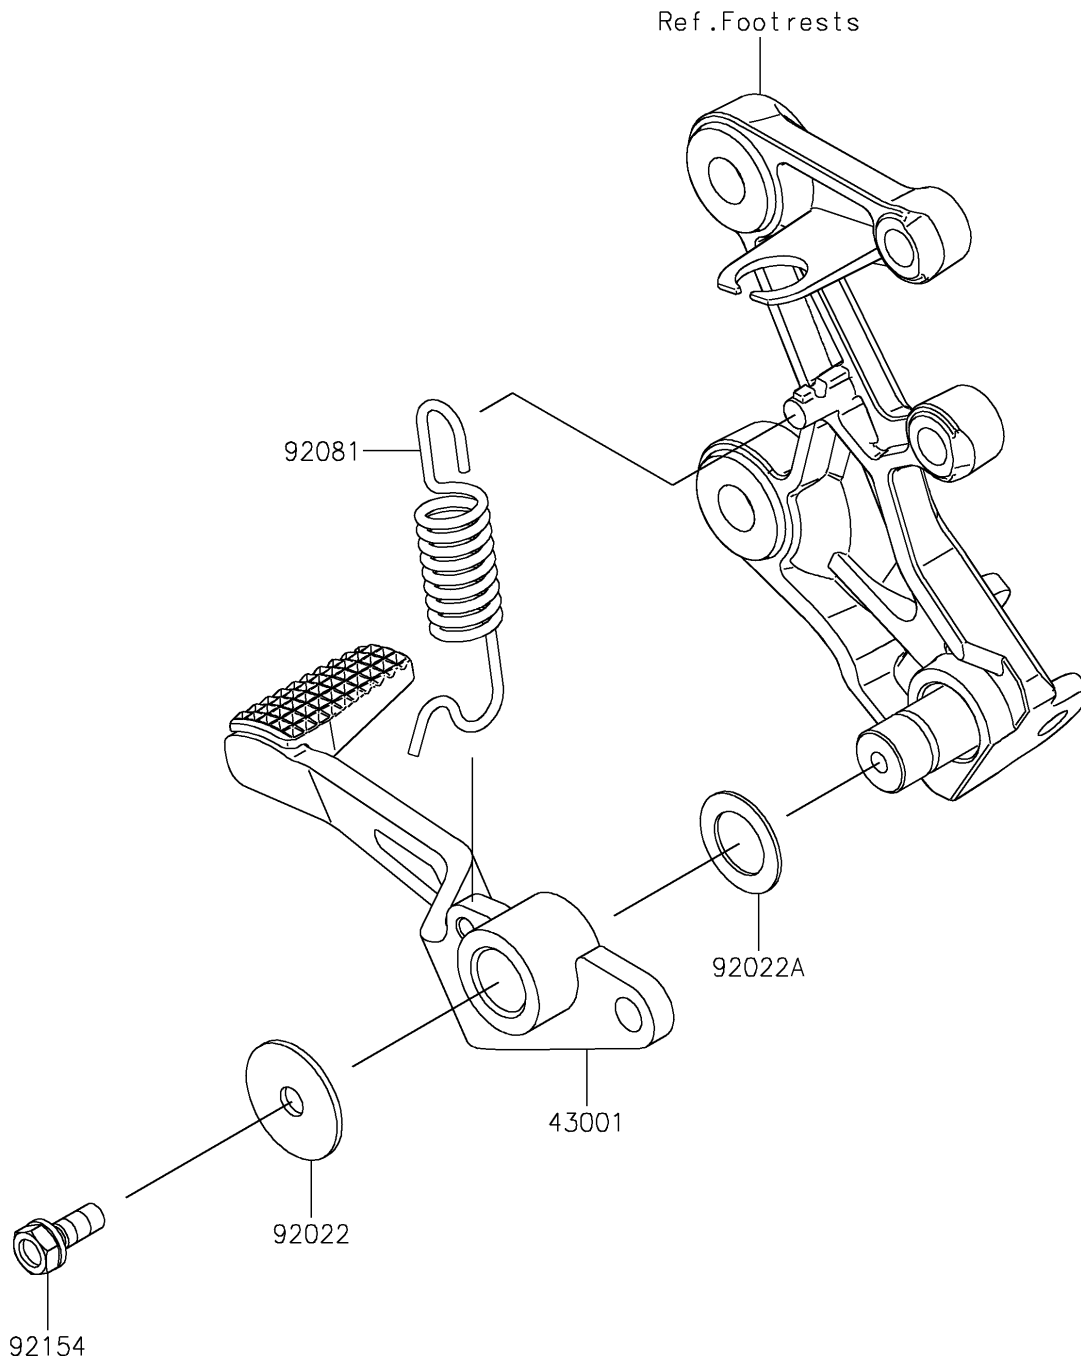

2024 Z500

PARTS DIAGRAM

Brake Pedal/Torque Link

F2260

2024 Z500

PARTS LIST

Brake Pedal/Torque Link

ITEM NAME	PART NUMBER	QUANTITY
LEVER-BRAKE,RR (Ref # 43001)	43001-0756	1
WASHER,7X28X1.6 (Ref # 92022)	92022-1282	1
WASHER,15.3X24X1 (Ref # 92022A)	92022-326	1
SPRING,BRAKE PEDAL (Ref # 92081)	92081-1833	1
BOLT,UPSET-WS,6X16 (Ref # 92154)	92154-0935	1