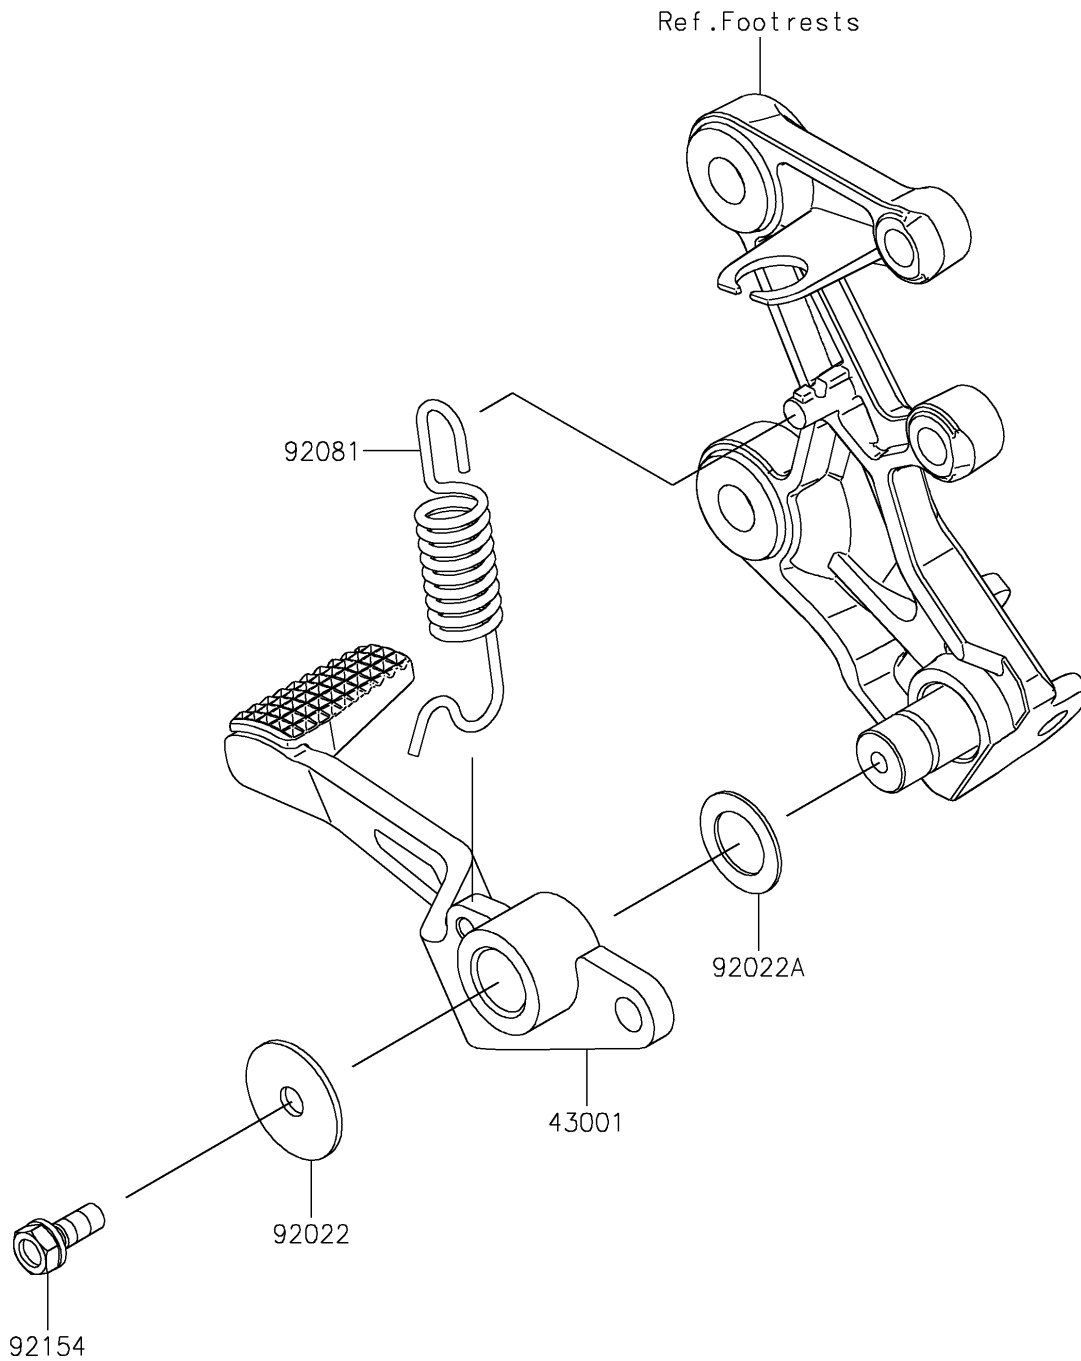

2024 Z500 ABS

PARTS DIAGRAM

Brake Pedal/Torque Link

F2260

2024 Z500 ABS

PARTS LIST

Brake Pedal/Torque Link

ITEM NAME

PART NUMBER

QUANTITY
