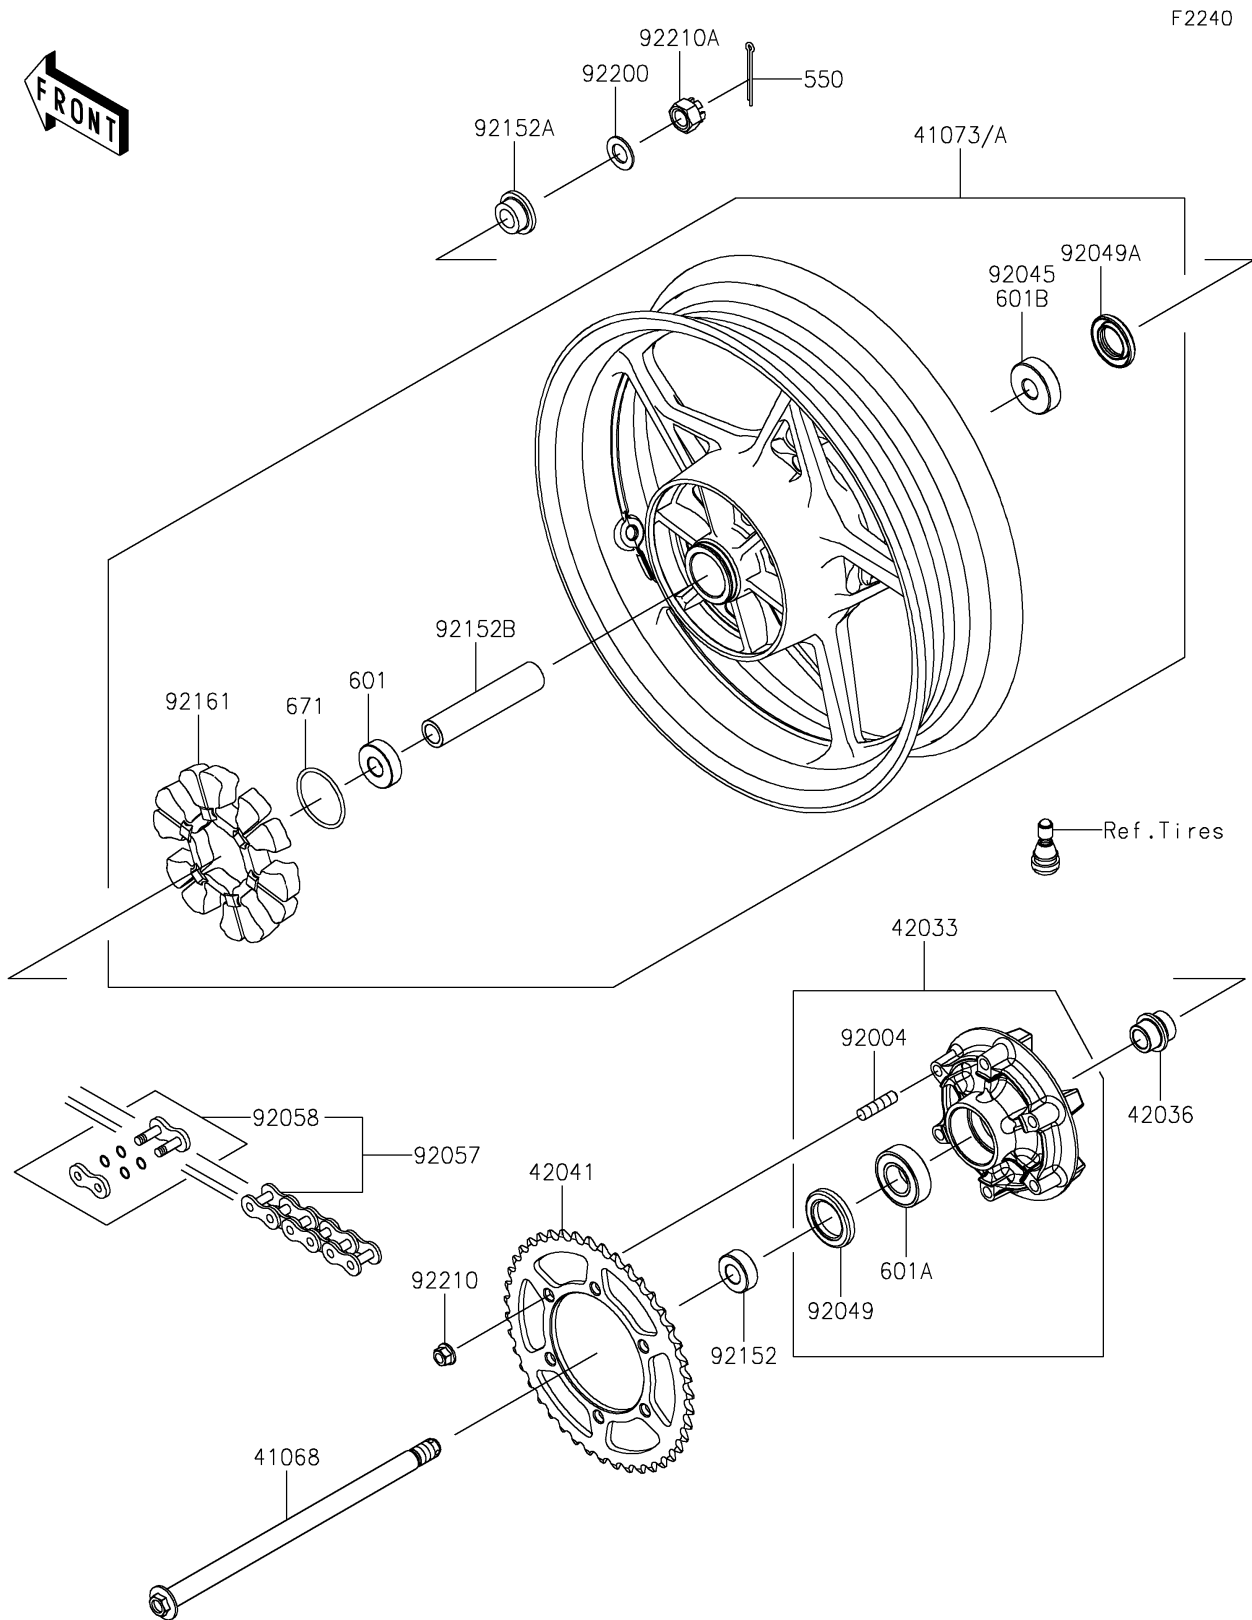

2024 Z500

PARTS DIAGRAM

Rear Wheel/Chain

2024 Z500

PARTS LIST

Rear Wheel/Chain

ITEM NAME	PART NUMBER	QUANTITY
AXLE,RR (Ref # 41068)	41068-0644	1
WHEEL-ASSY,RR,G.BLACK (Ref # 41073)	41073-0753-QT	1
COUPLING-ASSY,RR HUB (Ref # 42033)	42033-0574	1
SLEEVE,RR HUB,L=30 (Ref # 42036)	42036-1055	1
SPROCKET-HUB,43T (Ref # 42041)	42041-0193	1
STUD,10X19 (Ref # 92004)	92004-0048	6
SEAL-OIL,35X52X7 (Ref # 92049)	92049-0730	1
SEAL-OIL,27X47X7 (Ref # 92049A)	92049-0802	1
CHAIN,DRIVE,EK520LVOX108L (Ref # 92057)	92057-0910	1
JOINT-CHAIN,DRIVE (Ref # 92058)	92058-1100	1
COLLAR,17X35X13 (Ref # 92152)	92152-0843	1
COLLAR,17X28(38)X15 (Ref # 92152A)	92152-0844	1
COLLAR,17.2X25X121 (Ref # 92152B)	92152-2387	1
DAMPER,RR HUB SHOCK (Ref # 92161)	92161-0700	1
WASHER,17.3X30X2 (Ref # 92200)	92200-1916	1
NUT,LOCK,FLANGED,10MM (Ref # 92210)	92210-1139	6
NUT,CASTLE,16X19 (Ref # 92210A)	92210-1585	1
PIN-COTTER,4.0X35 (Ref # 550)	550AA4035	1
BEARING-BALL,#6203UUC3 (Ref # 601)	601B6203UU	1
BEARING-BALL,#6205G (Ref # 601A)	601B6205G	1
BEARING-BALL,6303LLUC3/2ASU68 (Ref # 601B)	601B6303UU	1
O RING,50MM (Ref # 671)	671B2550	1