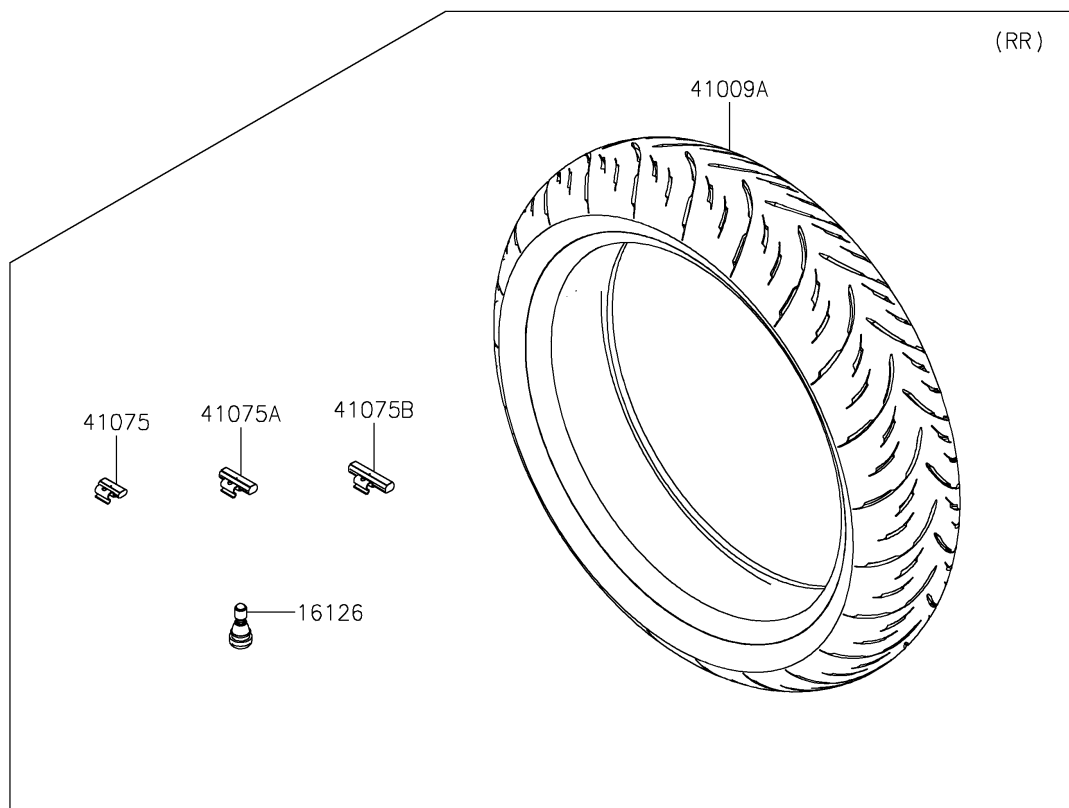

2024 Z500

PARTS DIAGRAM

Tires

2024 Z500

PARTS LIST

Tires

ITEM NAME	PART NUMBER	QUANTITY
VALVE,TIRE (Ref # 16126)	16126-0770	2
TIRE,FR,110/70R17 54H,GPR-300F (Ref # 41009)	41009-0773	1
TIRE,RR,150/60R17 66H,GPR-300 (Ref # 41009A)	41009-0774	1
BALANCER-WHEEL,10G,SILVER (Ref # 41075)	41075-0007	AR
BALANCER-WHEEL,20G,SILVER (Ref # 41075A)	41075-0008	AR
BALANCER-WHEEL,30G,SILVER (Ref # 41075B)	41075-0009	AR