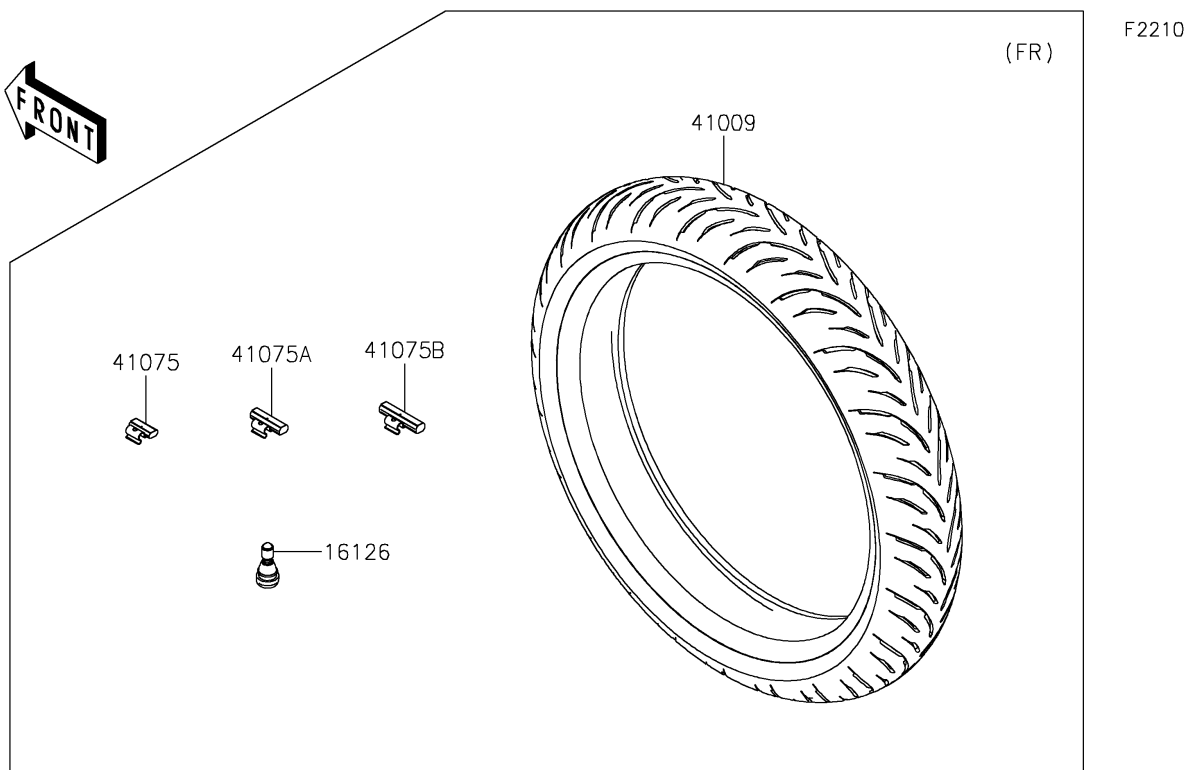

2024 Z500

PARTS DIAGRAM

Tires

2024 Z500

PARTS LIST

Tires

ITEM NAME	PART NUMBER	QUANTITY
VALVE,TIRE (Ref # 16126)	16126-0770	2
TIRE,FR,110/70R17 54H,GPR-300F (Ref # 41009)	41009-0773	1
TIRE,RR,150/60R17 66H,GPR-300 (Ref # 41009A)	41009-0774	1
BALANCER-WHEEL,10G,SILVER (Ref # 41075)	41075-0007	AR
BALANCER-WHEEL,20G,SILVER (Ref # 41075A)	41075-0008	AR
BALANCER-WHEEL,30G,SILVER (Ref # 41075B)	41075-0009	AR