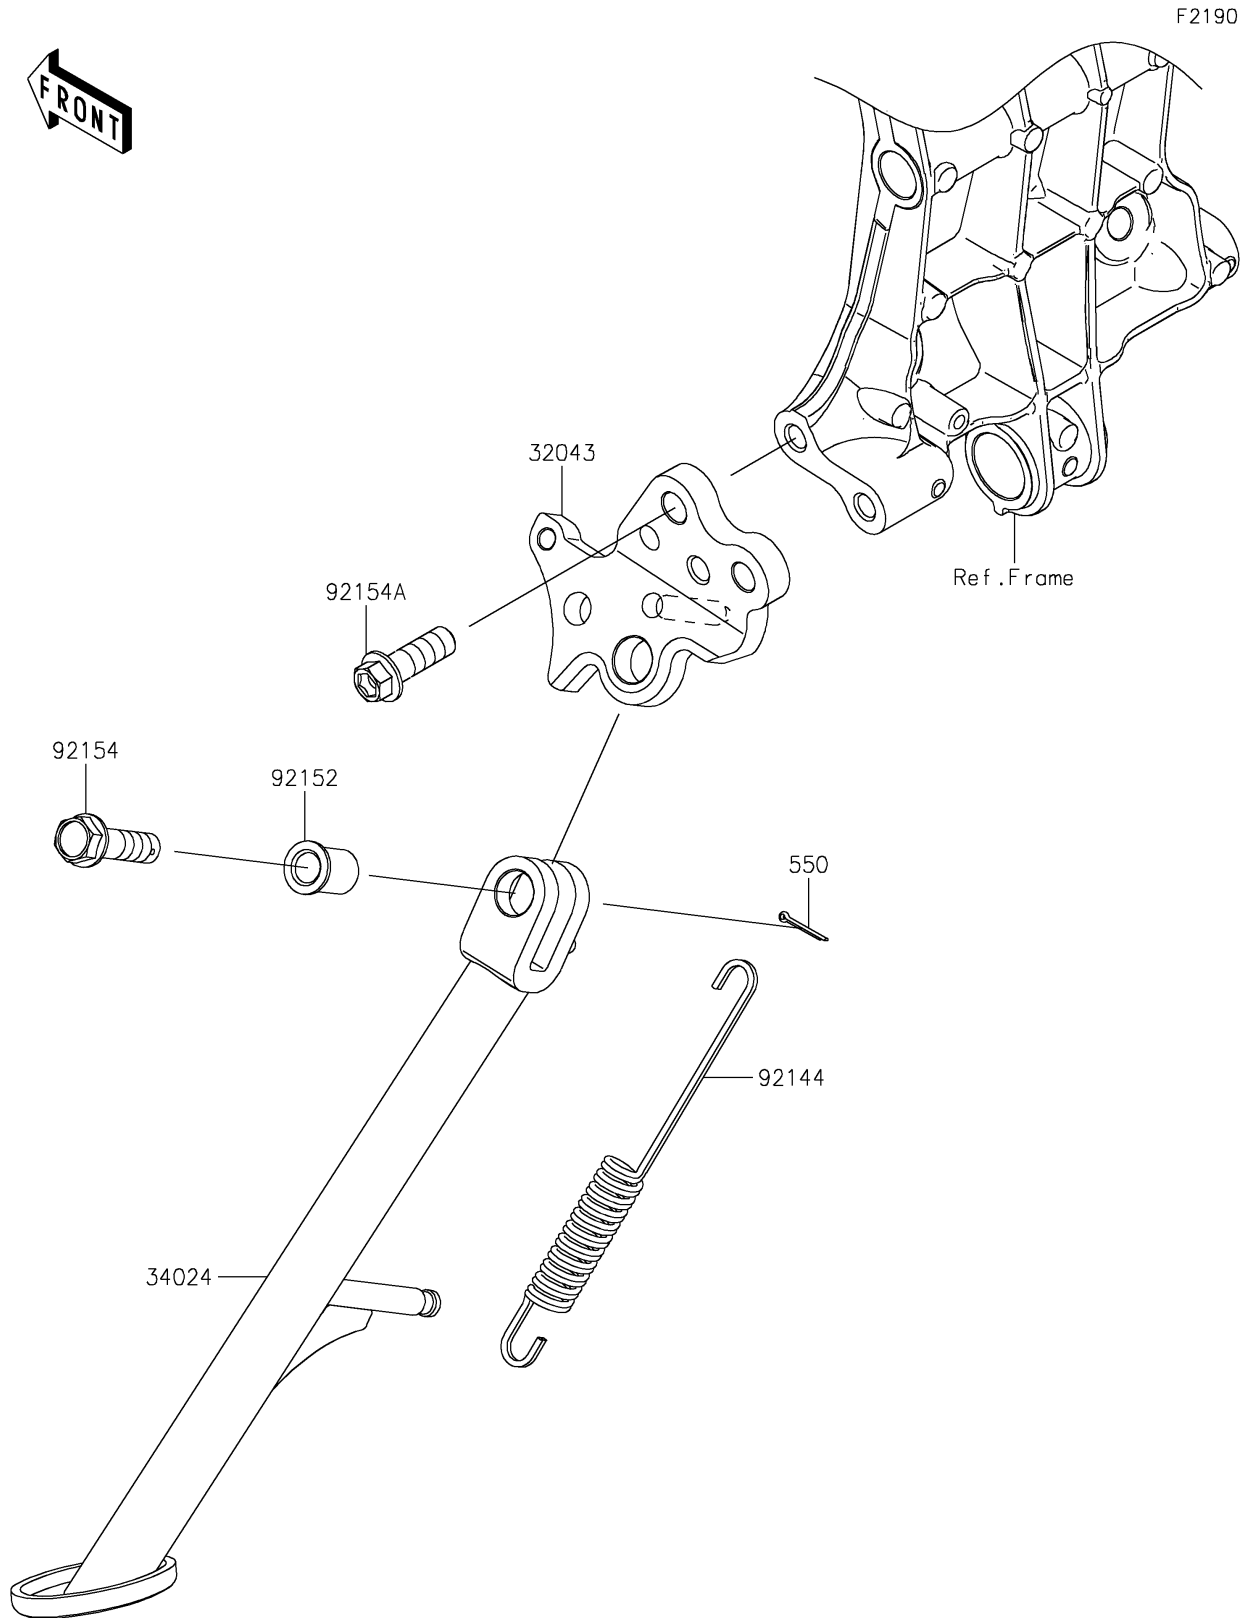

2024 Z500

PARTS DIAGRAM

Stand(s)

2024 Z500

PARTS LIST

Stand(s)

ITEM NAME	PART NUMBER	QUANTITY
BRACKET-STAND (Ref # 32043)	32043-0672	1
STAND-SIDE (Ref # 34024)	34024-0149	1
SPRING,SIDE STAND (Ref # 92144)	92144-1818	1
COLLAR,10.2X15X20.1 (Ref # 92152)	92152-1914	1
BOLT,FLANGED,10X37 (Ref # 92154)	92154-1539	1
BOLT,10X30,TB2468 (Ref # 92154A)	92154-2814	2
PIN-COTTER,2.0X15 (Ref # 550)	550AA2015	1