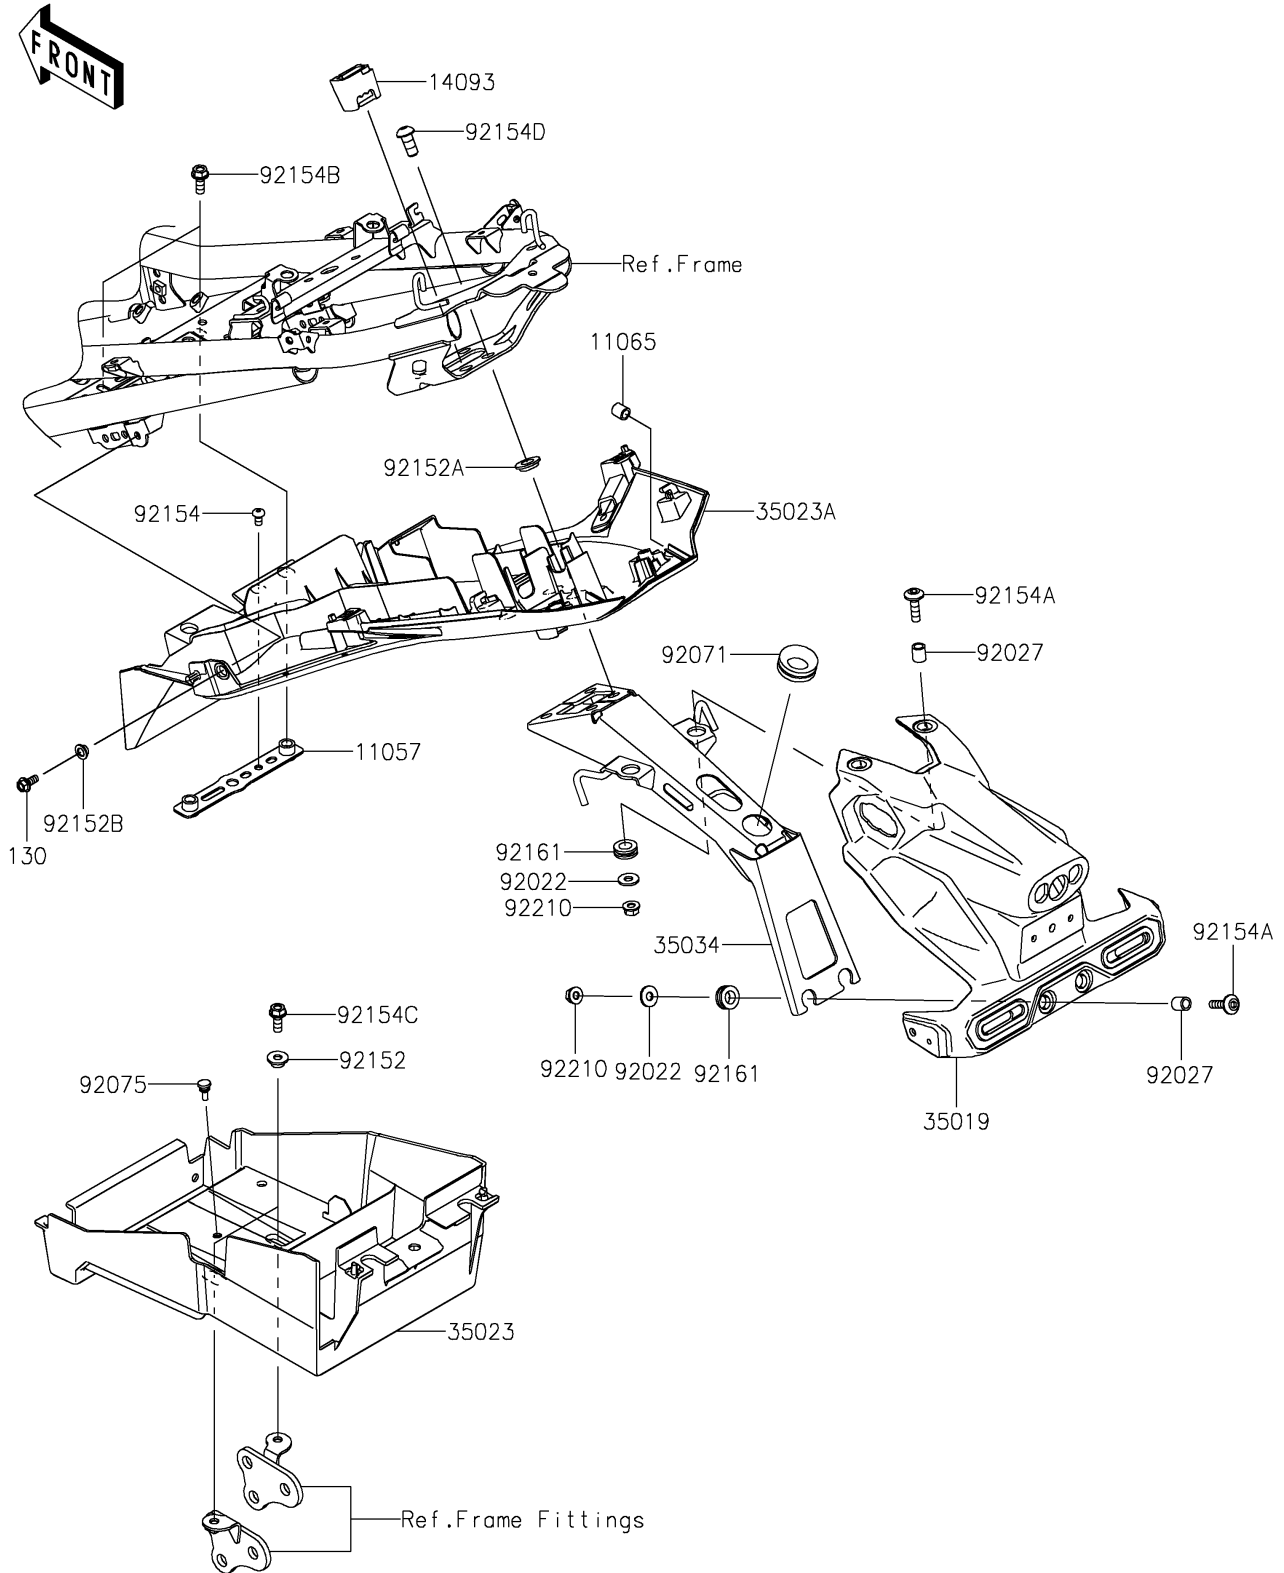

2024 Z500

PARTS DIAGRAM

Rear Fender(s)

F2172

2024 Z500

PARTS LIST

Rear Fender(s)

ITEM NAME	PART NUMBER	QUANTITY
BRACKET (Ref # 11057)	11057-1191	1
CAP (Ref # 11065)	11065-0156	2
COVER,RR FENDER (Ref # 14093)	14093-1533	1
FLAP (Ref # 35019)	35019-0639	1
FENDER-REAR (Ref # 35023)	35023-0438	1
FENDER-REAR (Ref # 35023A)	35023-0500	1
REINFORCE (Ref # 35034)	35034-0616	1
WASHER (Ref # 92022)	92022-2247	4
COLLAR,6.8X10X11.5 (Ref # 92027)	92027-1210	4
GROMMET (Ref # 92071)	92071-0709	1
DAMPER,6X10X15 (Ref # 92075)	92075-1808	1
COLLAR,6.5X10X6.4 (Ref # 92152)	92152-2287	2
COLLAR,10X20X4.5 (Ref # 92152A)	92152-2392	4
COLLAR,6X8X4.5 (Ref # 92152B)	92152-2395	2
BOLT,SOCKET,5X10 (Ref # 92154)	92154-1547	1
BOLT,SOCKET,6X22 (Ref # 92154A)	92154-2234	4
BOLT,FLANGED,6X16 (Ref # 92154B)	92154-2895	2
BOLT,FLANGED,6X16 (Ref # 92154C)	92154-2900	2
BOLT,SOCKET,8X18 (Ref # 92154D)	92154-3739	4
DAMPER,10X18X6.5 (Ref # 92161)	92161-2091	4
NUT,FLANGED,6MM (Ref # 92210)	92210-1514	4
BOLT-FLANGED,5X12 (Ref # 130)	130BA0512	2