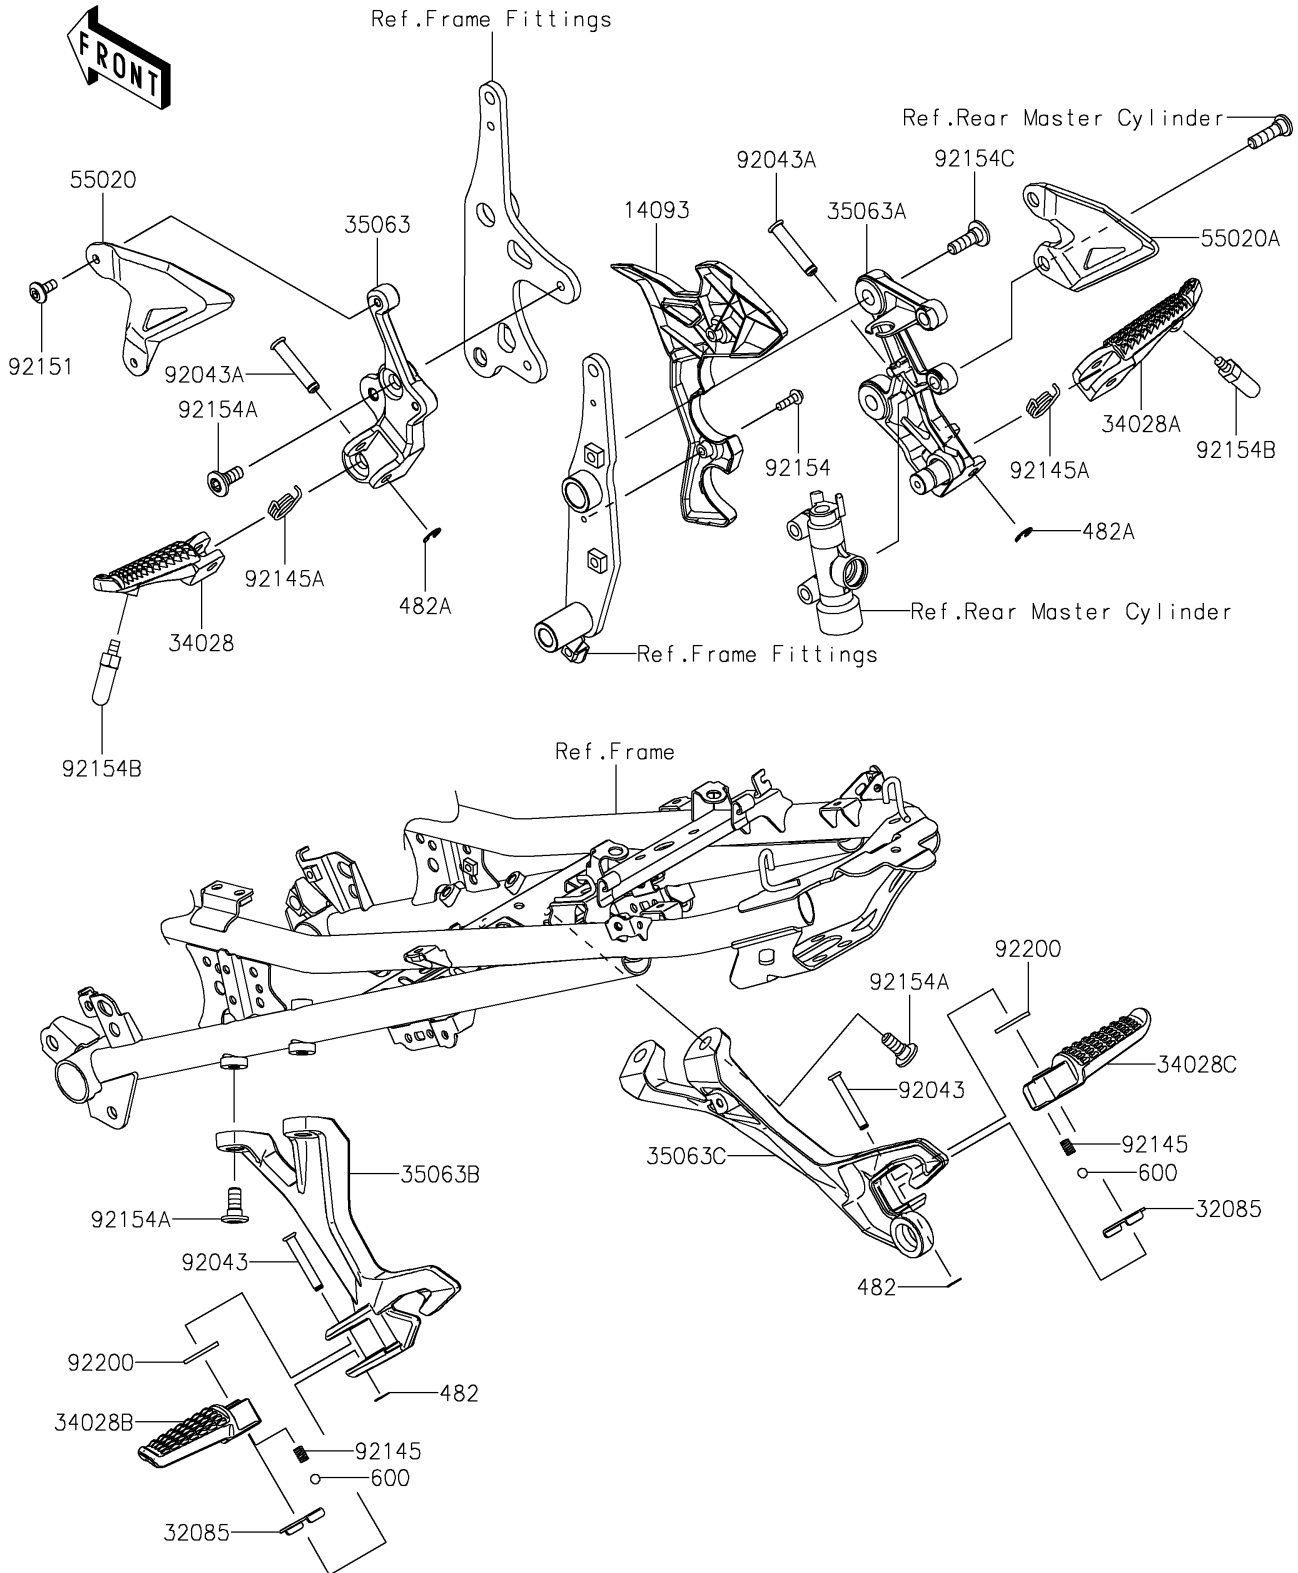

2026 Z500

PARTS DIAGRAM

Footrests

F2160