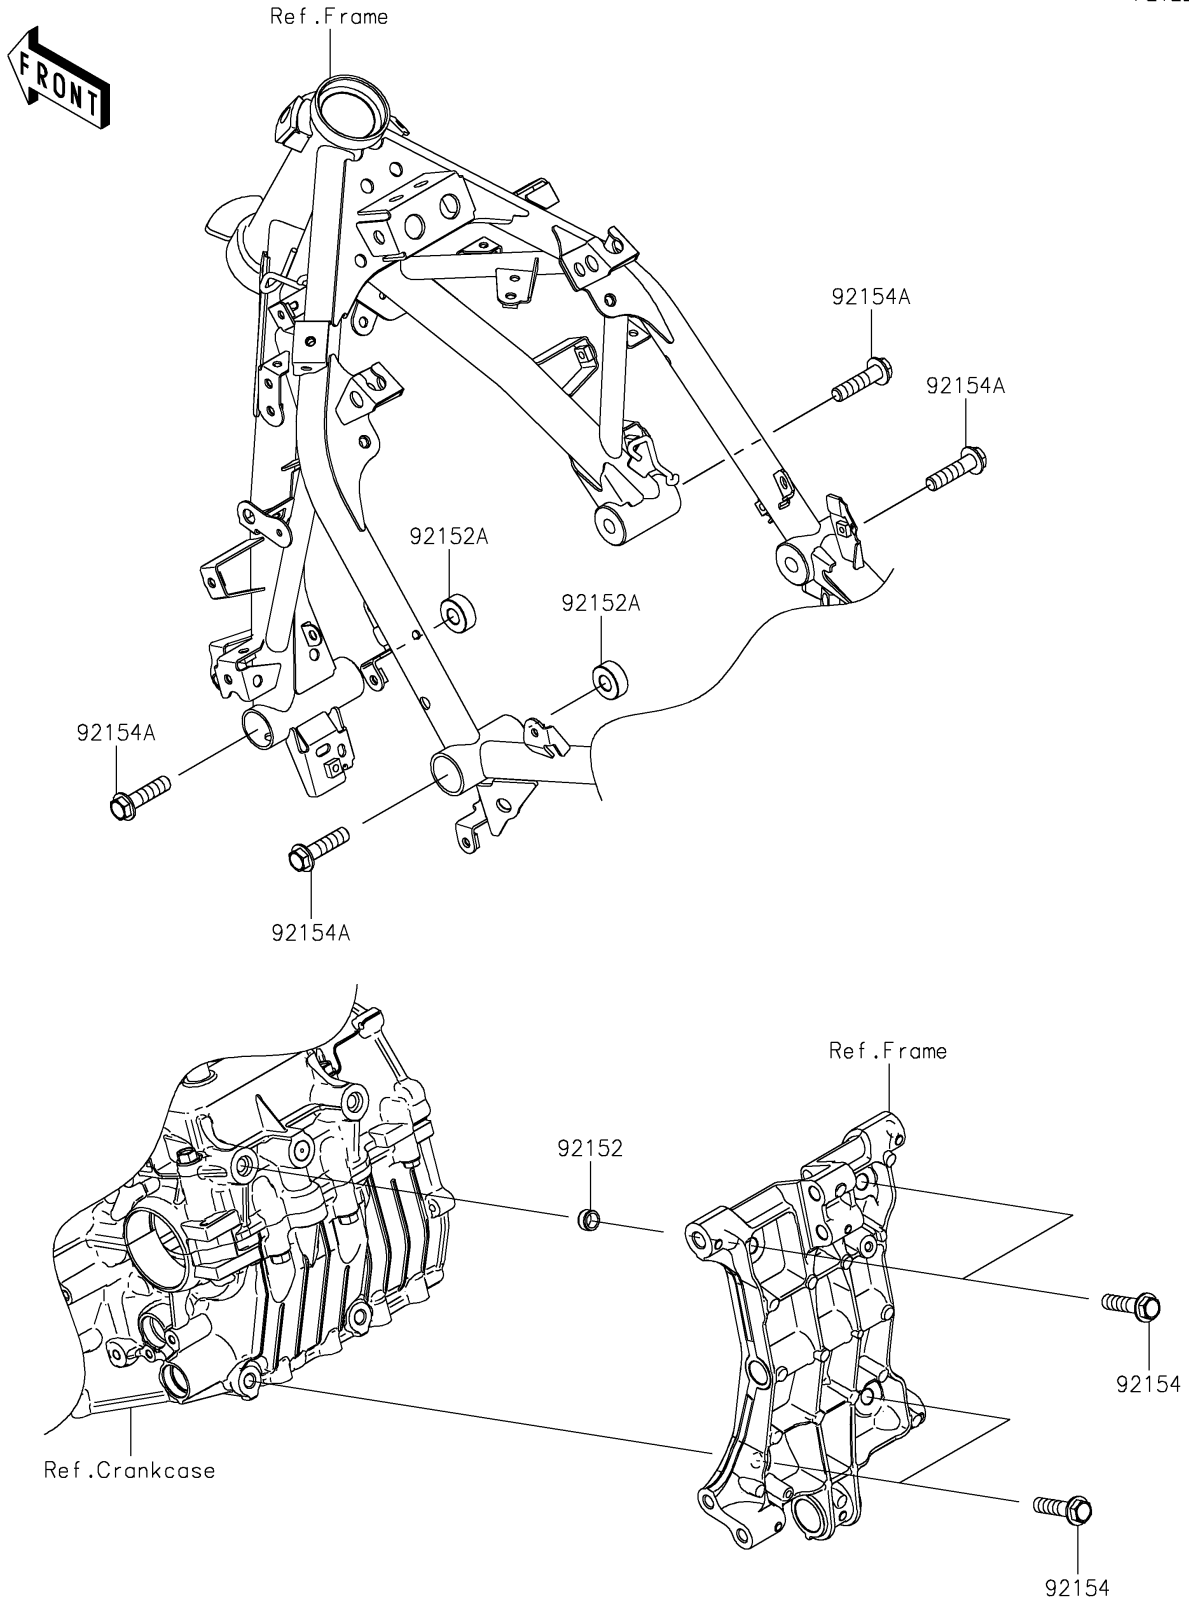

2024 Z500 ABS

PARTS DIAGRAM

Engine Mount

F2122

2024 Z500 ABS

PARTS LIST

Engine Mount

ITEM NAME	PART NUMBER	QUANTITY
-----------	-------------	----------
