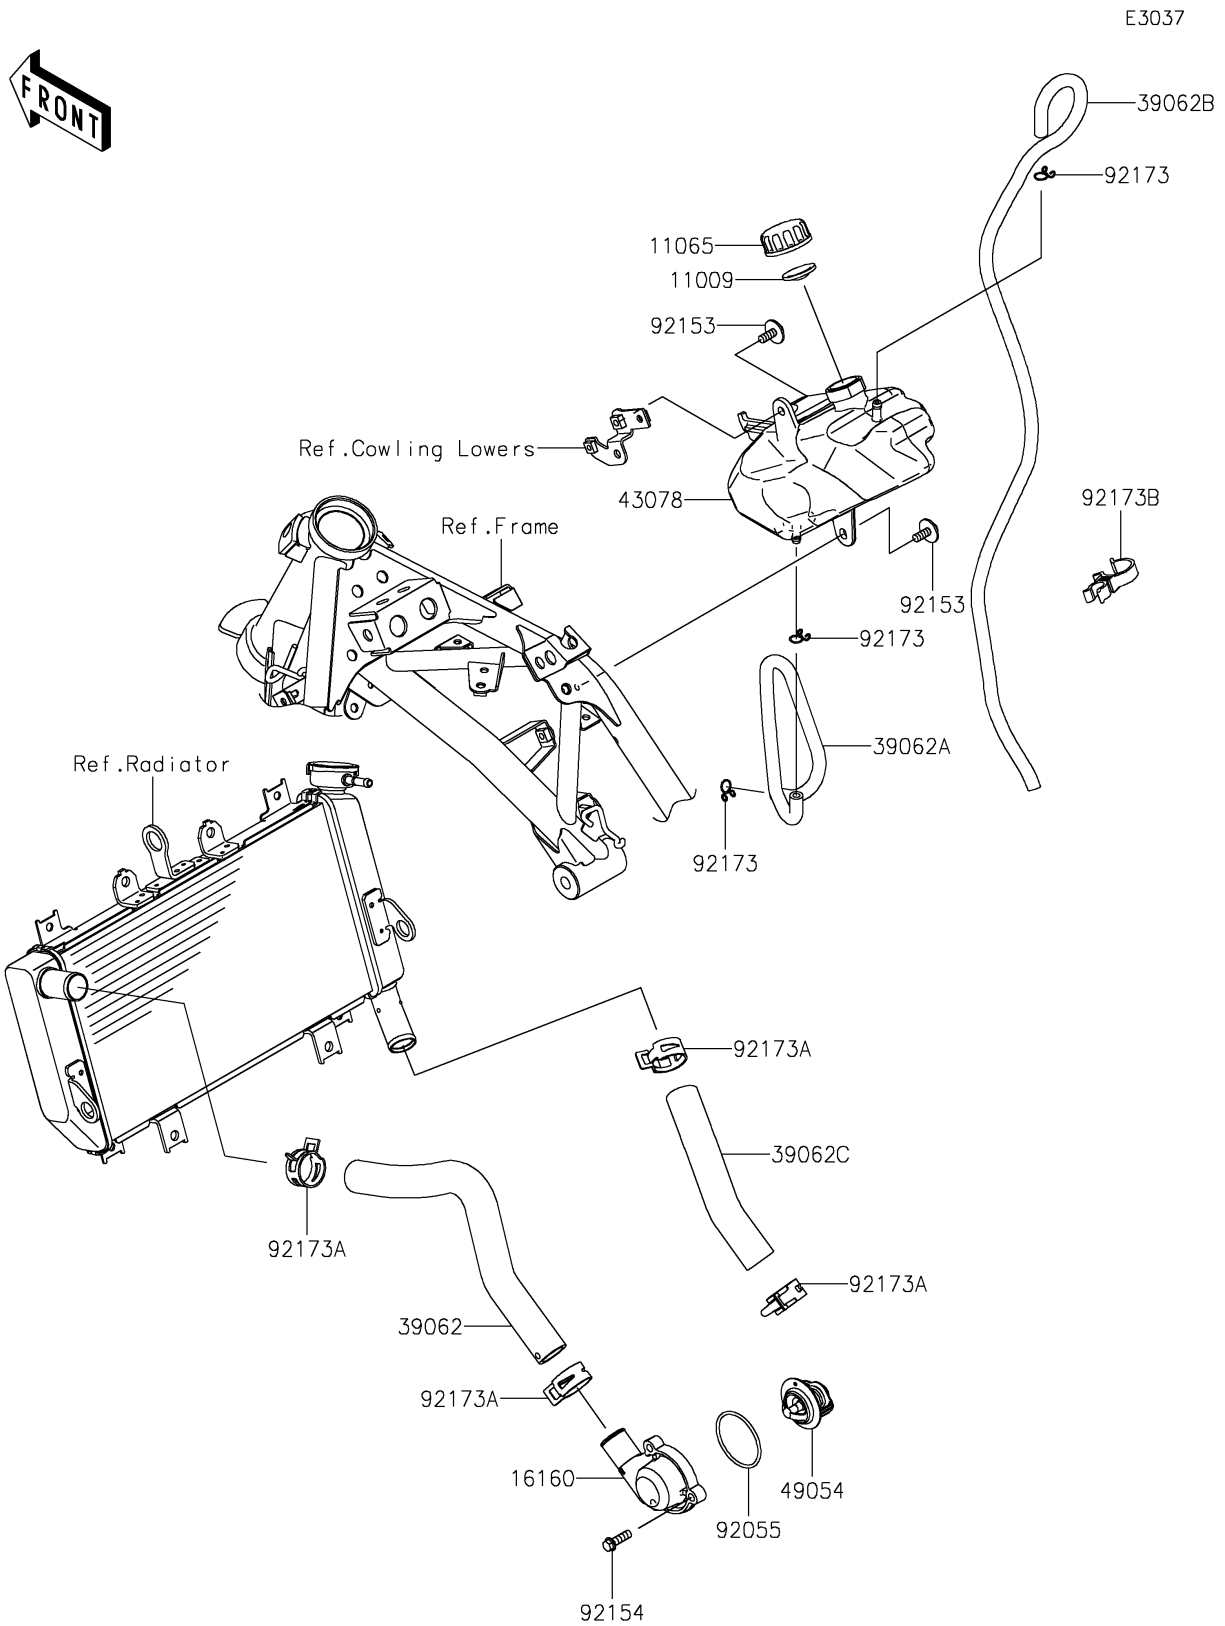

2024 Z500

PARTS DIAGRAM

Water Pipe

2024 Z500

PARTS LIST

Water Pipe

ITEM NAME	PART NUMBER	QUANTITY
GASKET,RESERVOIR TANK CAP (Ref # 11009)	11009-1145	1
CAP (Ref # 11065)	11065-0969	1
BODY,THERMOSTAT (Ref # 16160)	16160-0830	1
HOSE-COOLING,THERMO.-RADIATOR (Ref # 39062)	39062-0781	1
HOSE-COOLING,RAD-RESERVOIR (Ref # 39062A)	39062-0824	1
HOSE-COOLING,OVERFLOW (Ref # 39062B)	39062-0825	1
HOSE-COOLING,RADIATOR-W/PUMP (Ref # 39062C)	39062-0861	1
RESERVOIR (Ref # 43078)	43078-0605	1
THERMOSTAT (Ref # 49054)	49054-0001	1
RING-O,46.7X2.4 (Ref # 92055)	92055-1811	1
BOLT,FLANGED-SMALL,6X16 (Ref # 92153)	92153-1798	2
BOLT,FLANGED,6X20 (Ref # 92154)	92154-1778	3
CLAMP (Ref # 92173)	92173-0050	3
CLAMP (Ref # 92173A)	92173-1688	4
CLAMP (Ref # 92173B)	92173-1691	1