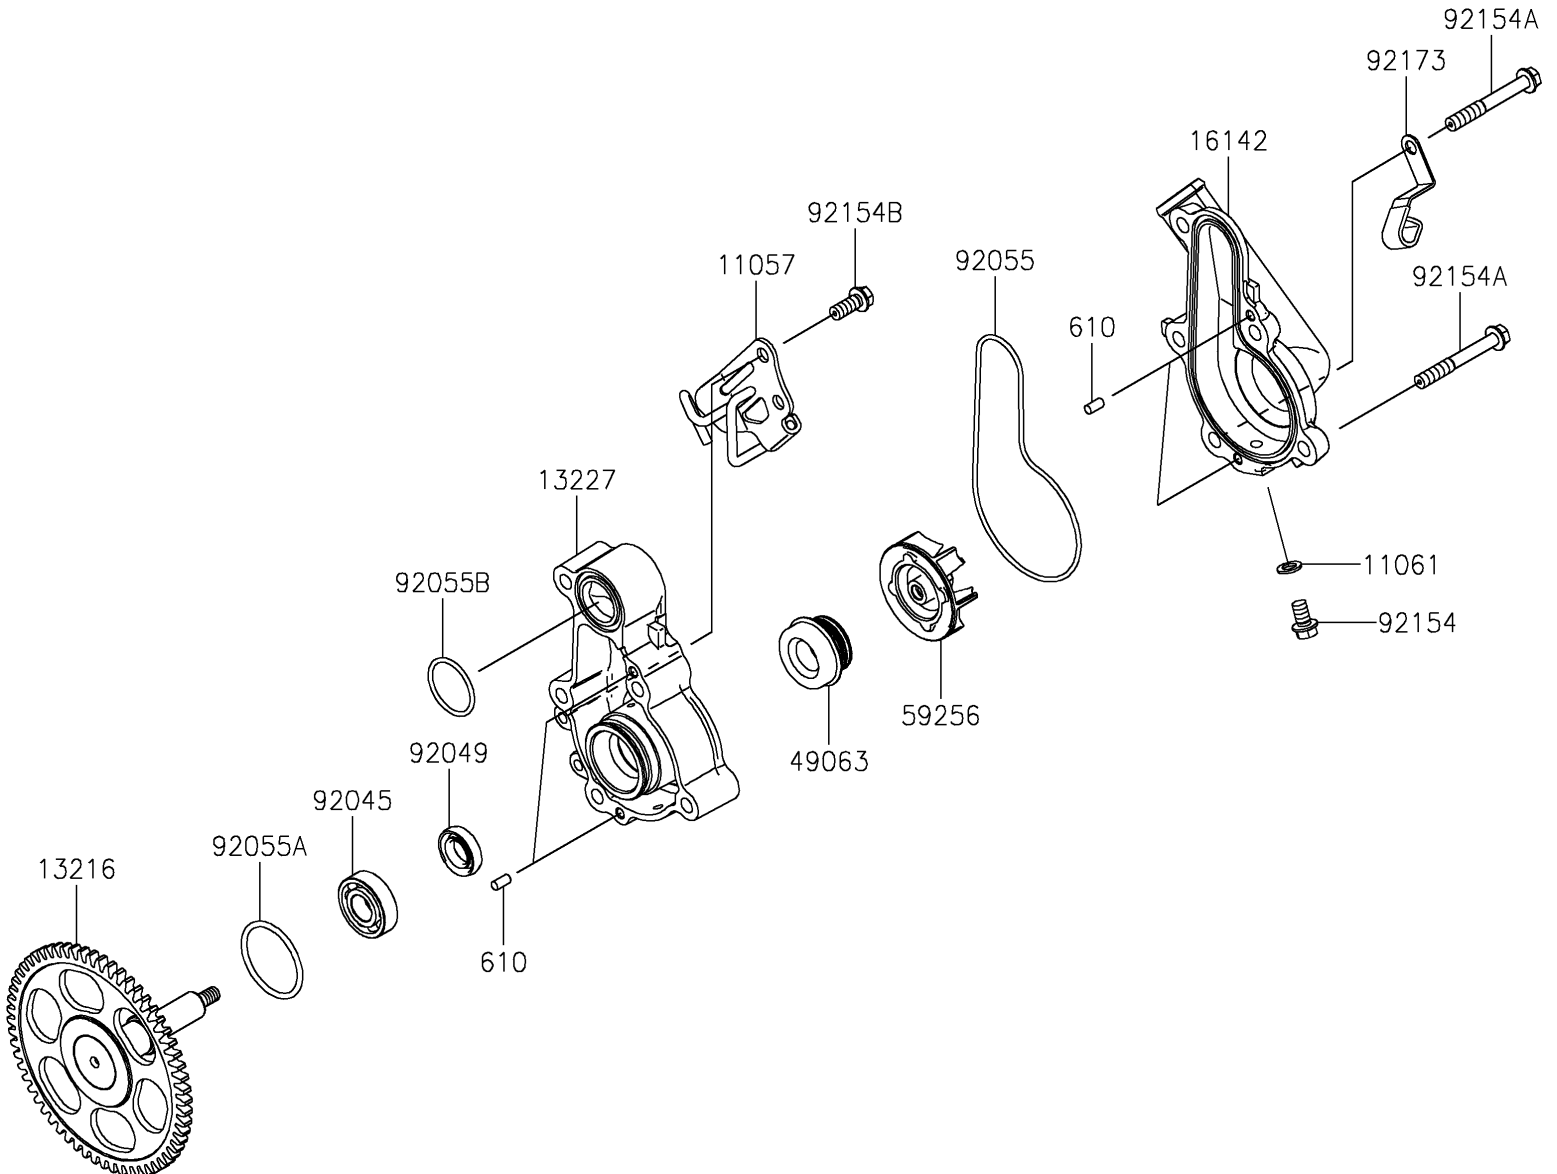

2026 Z500

PARTS DIAGRAM

Water Pump

E3031

2026 Z500

PARTS LIST

Water Pump

Kawasaki

Let the Good Times Roll®

ITEM NAME

PART NUMBER

QUANTITY
