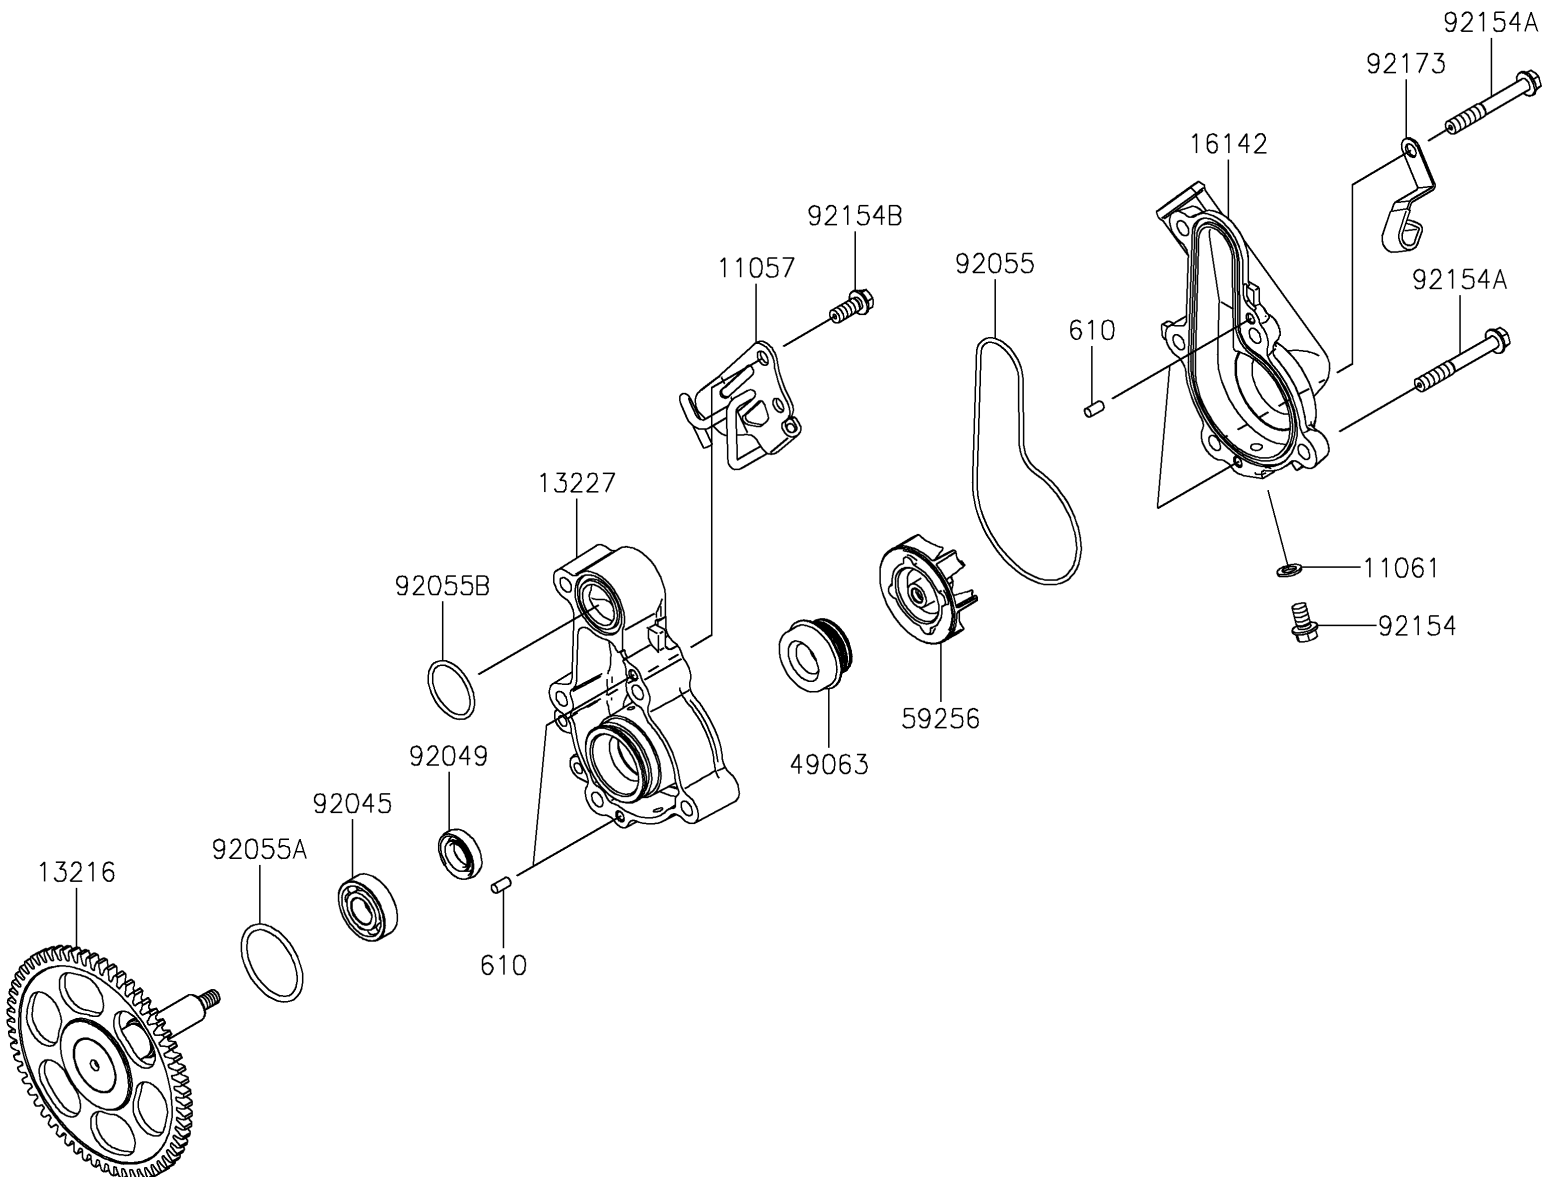

## PARTS DIAGRAM

### Water Pump

E3031

## PARTS LIST

### Water Pump

**Kawasaki**

Let the Good Times Roll®

**ITEM NAME**

**PART NUMBER**

**QUANTITY**

---