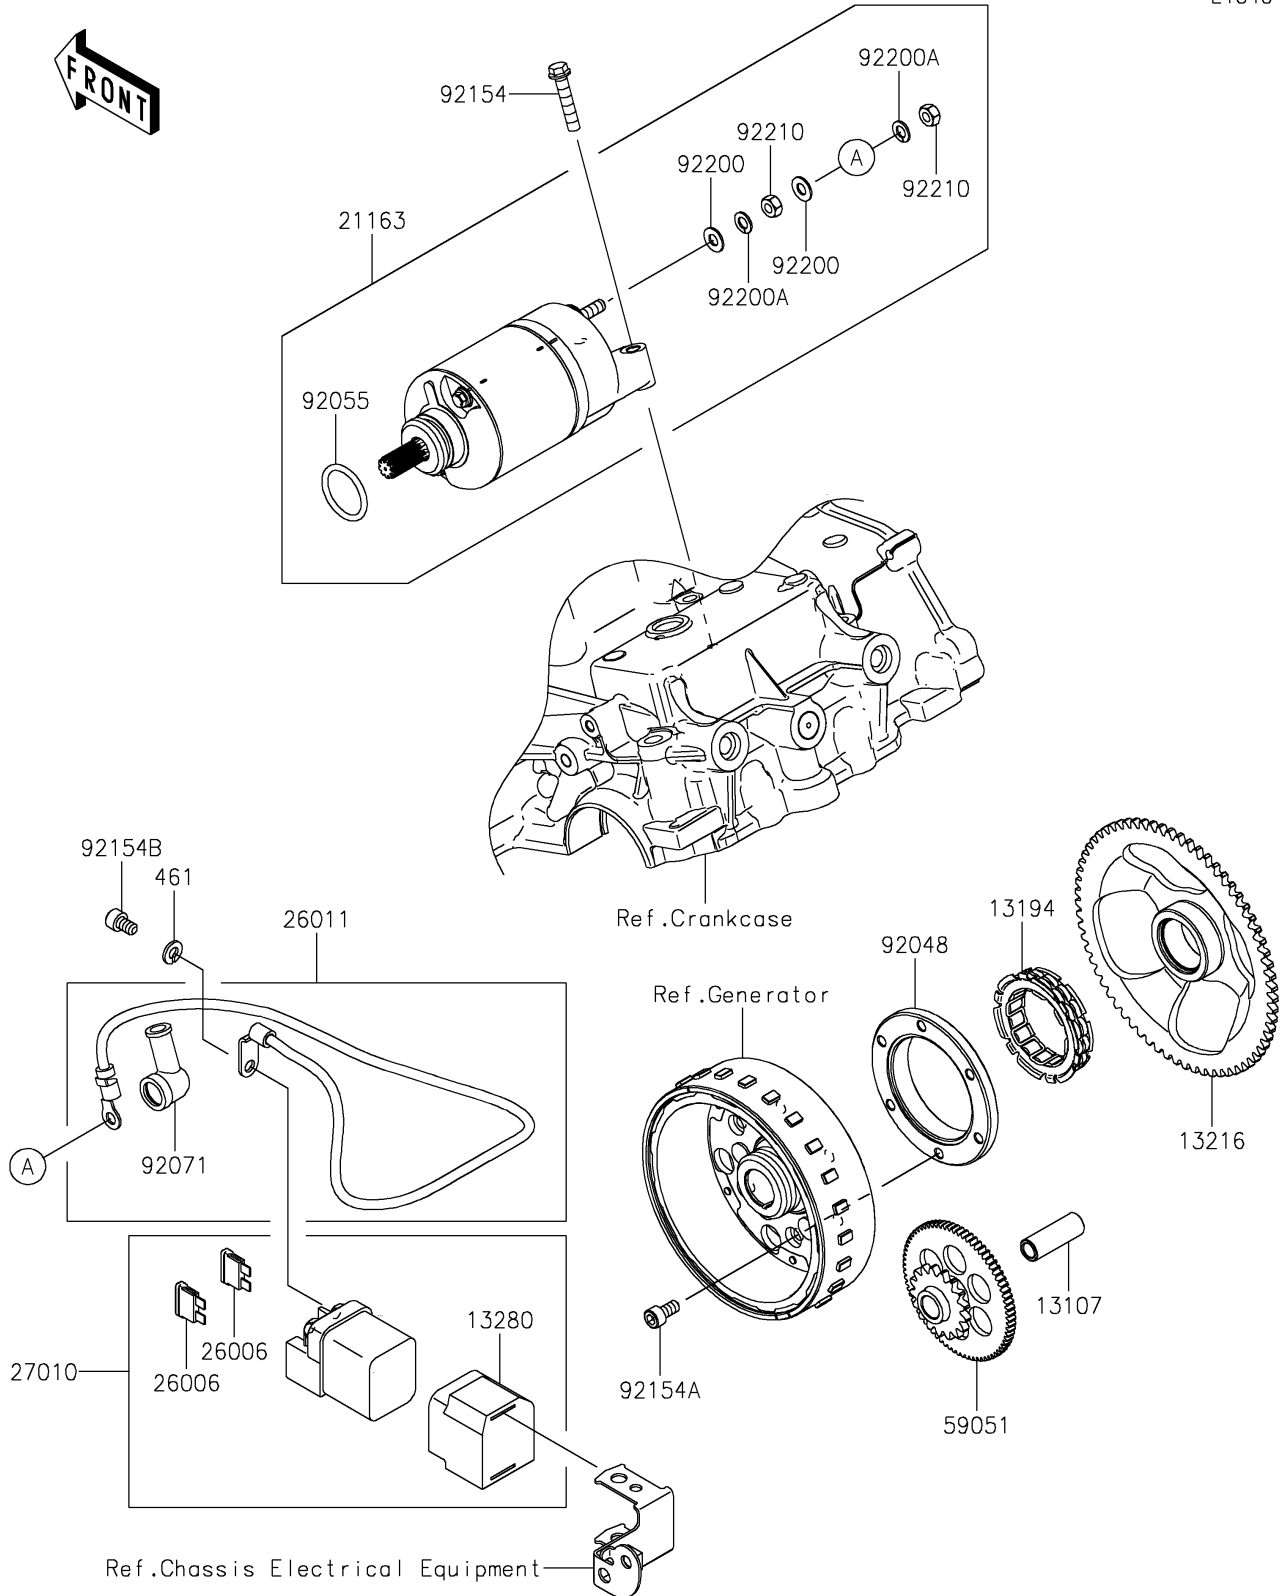

2026 Z500

PARTS DIAGRAM

Starter Motor

E1840

2026 Z500

PARTS LIST

Starter Motor

Kawasaki

Let the Good Times Roll®

ITEM NAME

PART NUMBER

QUANTITY
