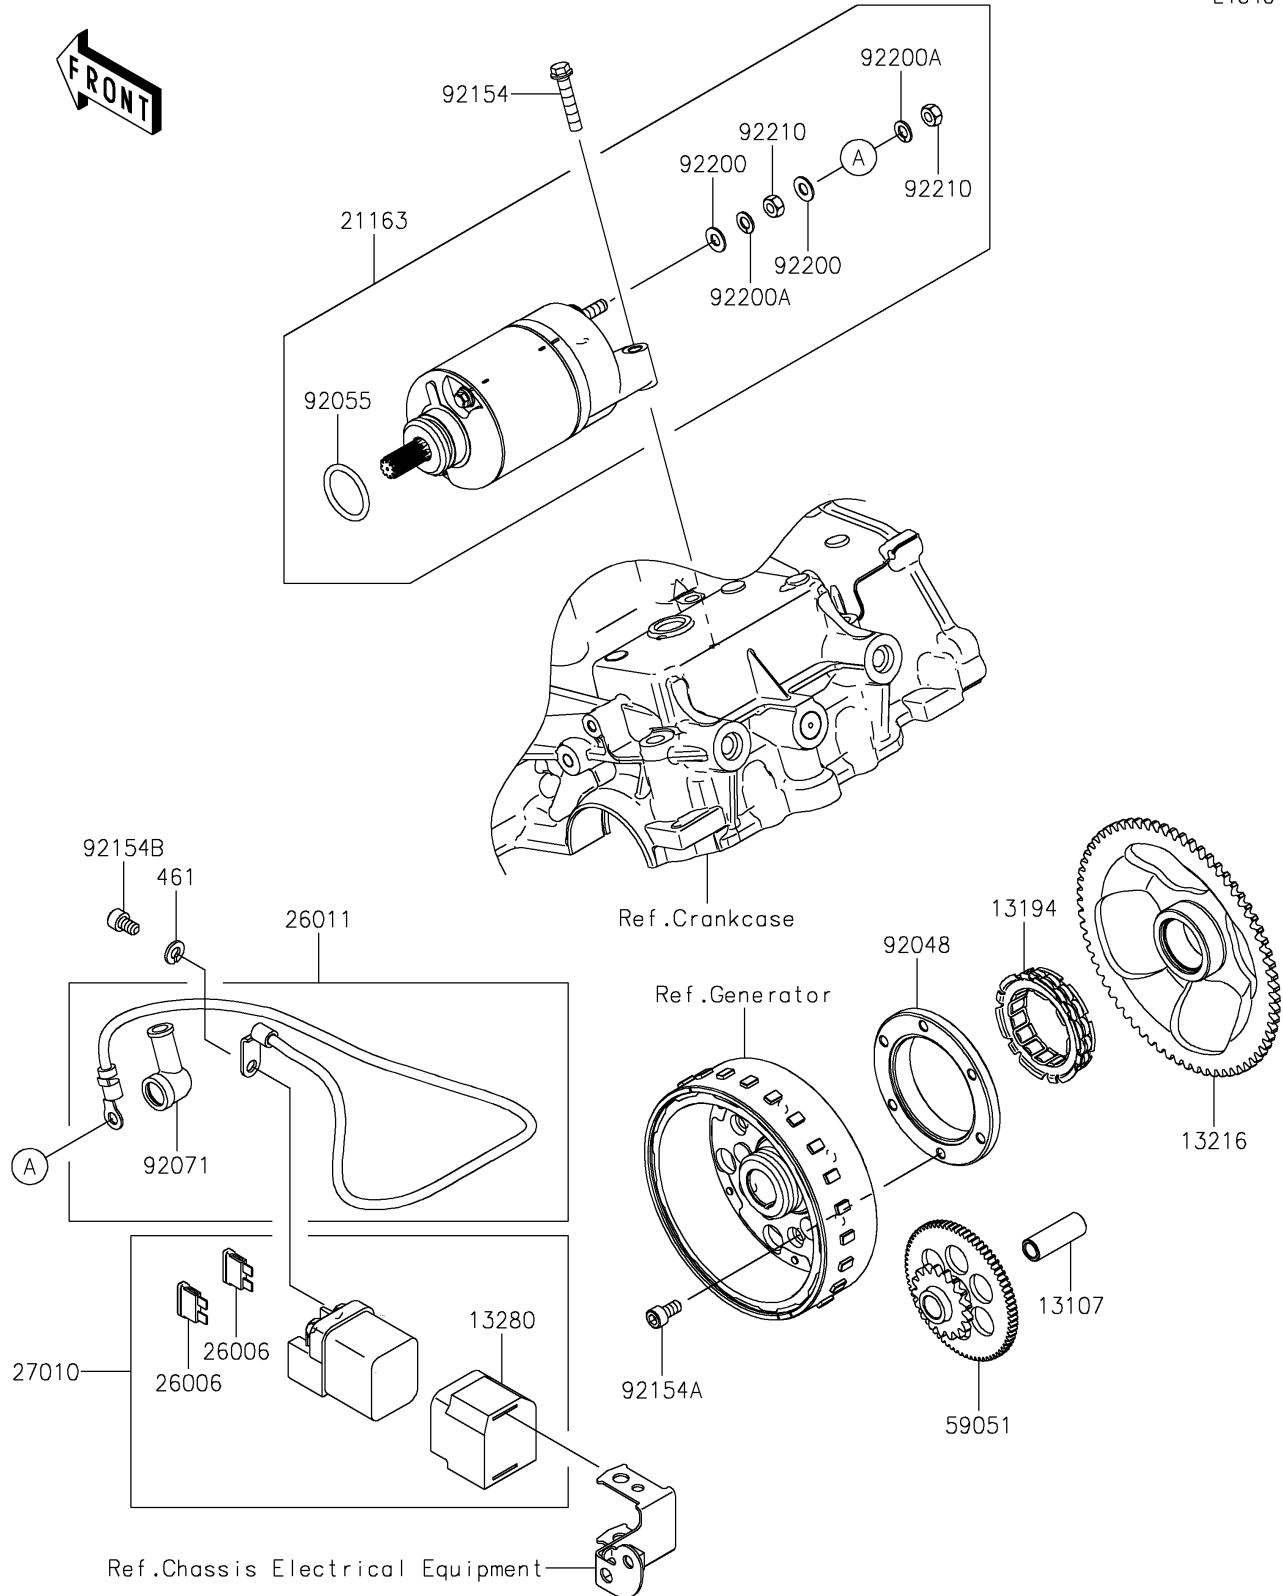

## PARTS DIAGRAM

### Starter Motor

E1840

## PARTS LIST

### Starter Motor

ITEM NAME	PART NUMBER	QUANTITY
SHAFT,IDLER (Ref # 13107)	13107-0861	1
CLUTCH-ONEWAY (Ref # 13194)	13194-1096	1
GEAR-COMP,ONEWAY CLUTCH,67T (Ref # 13216)	13216-0895	1
HOLDER (Ref # 13280)	13280-0301	1
STARTER-ELECTRIC (Ref # 21163)	21163-0794	1
FUSE,BLADE,30A,GREEN (Ref # 26006)	26006-1006	2
WIRE-LEAD,STARTER (Ref # 26011)	26011-1867	1
SWITCH,MAGNETIC (Ref # 27010)	27010-0099	1
GEAR-SPUR,IDLER (Ref # 59051)	59051-0799	1
RACE (Ref # 92048)	92048-0024	1
RING-O (Ref # 92055)	92055-0822	1
GROMMET (Ref # 92071)	92071-0787	1
BOLT,FLANGED,6X30 (Ref # 92154)	92154-1773	2
BOLT,SOCKET,6X12 (Ref # 92154A)	92154-1889	6
BOLT,SOCKET,6X10 (Ref # 92154B)	92154-4401	2
WASHER (Ref # 92200)	92200-1678	2
WASHER (Ref # 92200A)	92200-1679	2
NUT (Ref # 92210)	92210-1664	2
WASHER-SPRING,6MM (Ref # 461)	461DA0600	2