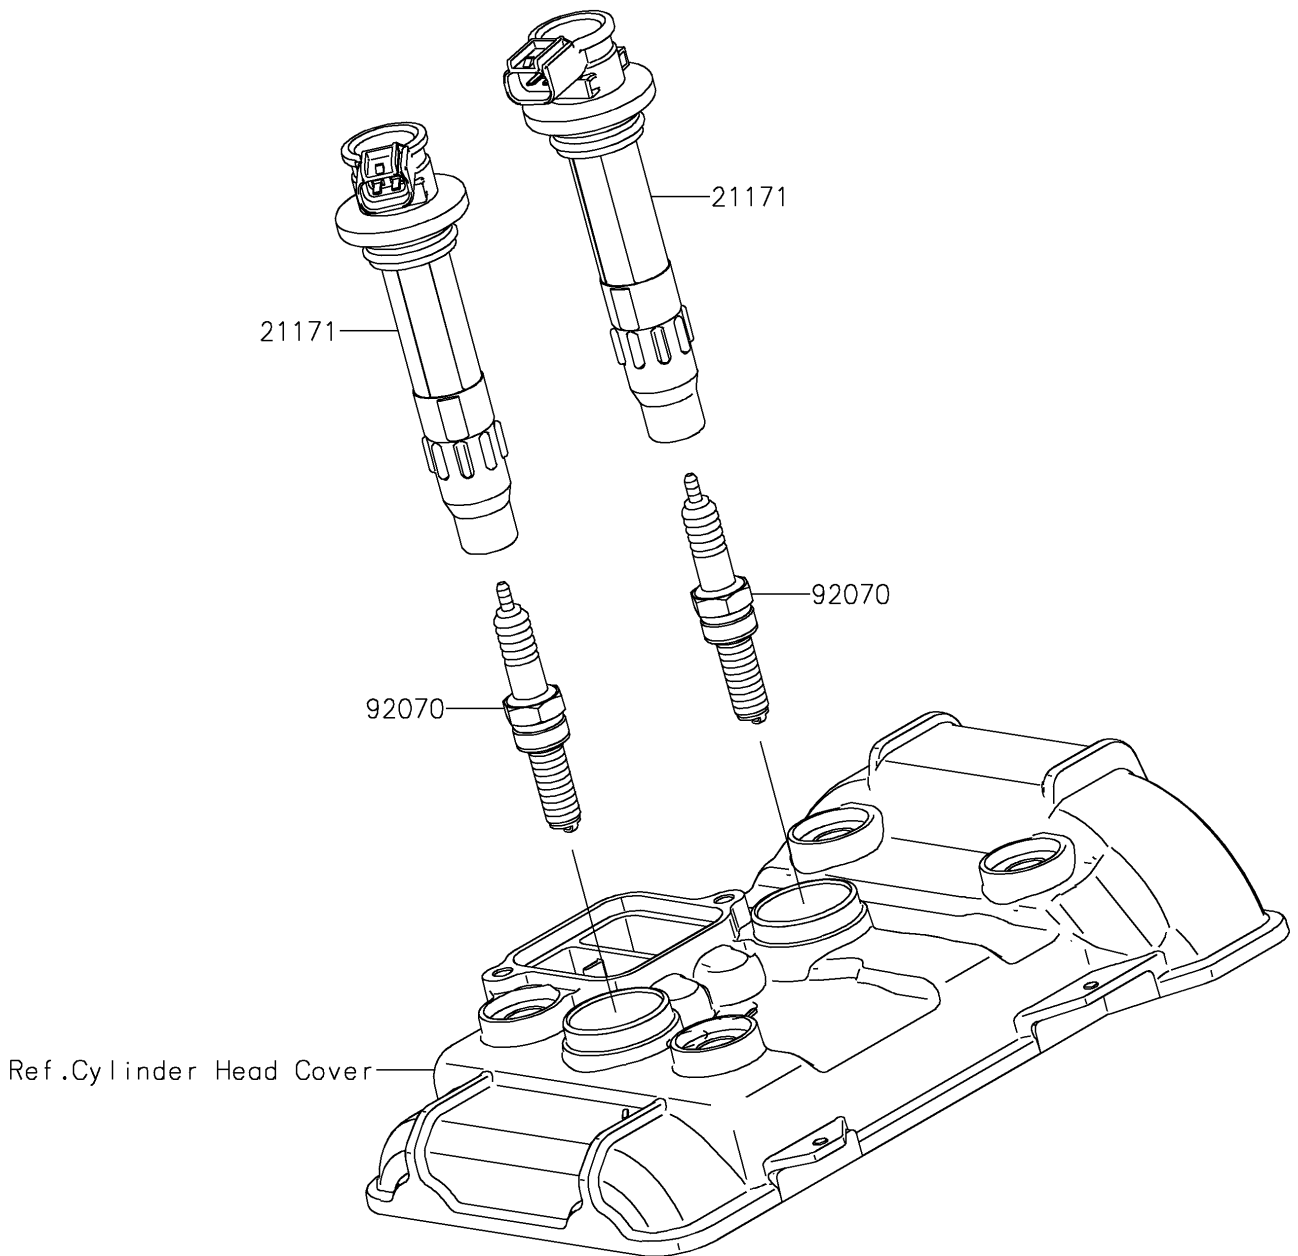

2026 Z500

PARTS DIAGRAM

Ignition System

E1830

2026 Z500

PARTS LIST

Ignition System

Kawasaki

Let the Good Times Roll®

ITEM NAME

PART NUMBER

QUANTITY
