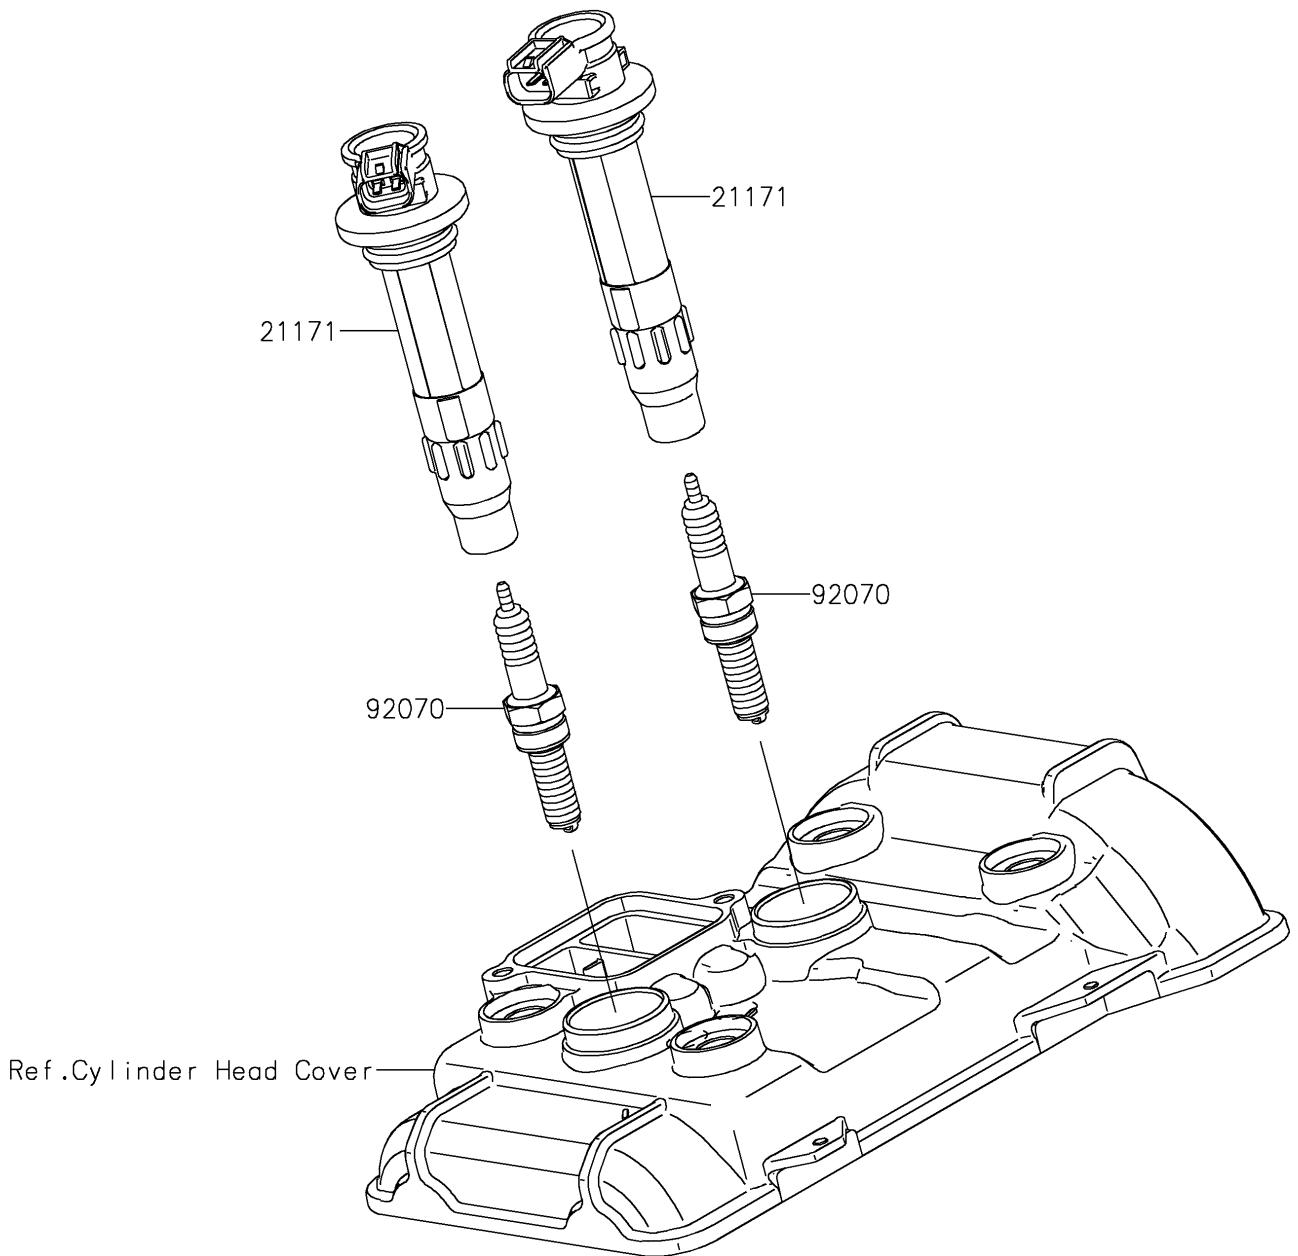

2024 Z500 ABS

PARTS DIAGRAM

Ignition System

E1830

2024 Z500 ABS

PARTS LIST

Ignition System

ITEM NAME	PART NUMBER	QUANTITY
-----------	-------------	----------
