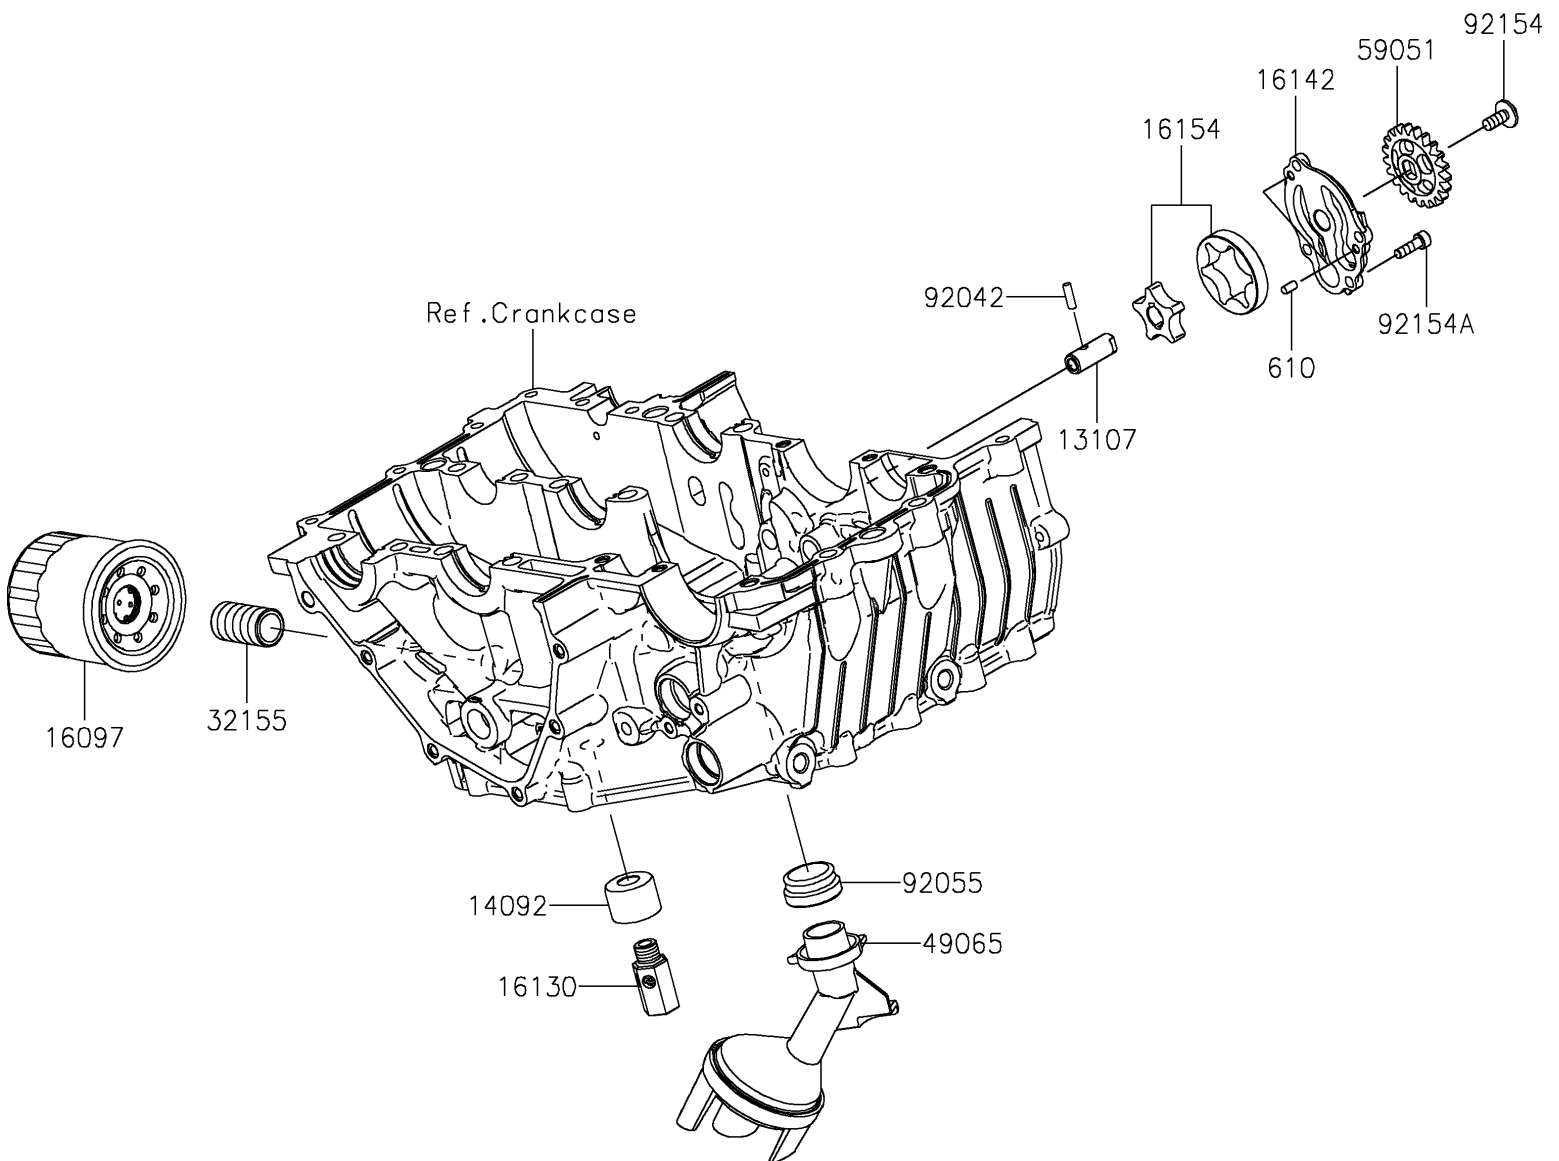

2024 Z500

PARTS DIAGRAM

Oil Pump/Oil Filter

E1710

2024 Z500

PARTS LIST

Oil Pump/Oil Filter

ITEM NAME	PART NUMBER	QUANTITY
SHAFT (Ref # 13107)	13107-0905	1
COVER,RELIEF VALVE (Ref # 14092)	14092-1002	1
FILTER-ASSY-OIL (Ref # 16097)	16097-0552	1
VALVE-ASSY-RELIEF (Ref # 16130)	16130-0006	1
COVER-PUMP (Ref # 16142)	16142-0748	1
ROTOR-PUMP (Ref # 16154)	16154-0738	1
PIPE,OIL FILTER (Ref # 32155)	32155-0029	1
FILTER-OIL (Ref # 49065)	49065-0048	1
GEAR-SPUR,OIL PUMP,21T (Ref # 59051)	59051-0797	1
PIN,DOWEL,4X13.8 (Ref # 92042)	92042-030	1
RING-O,OIL FILTER (Ref # 92055)	92055-1354	1
BOLT,SOCKET,6X14 (Ref # 92154)	92154-2731	1
BOLT,SOCKET,5X16 (Ref # 92154A)	92154-2792	4
ROLLER,4X8 (Ref # 610)	610A0408	2